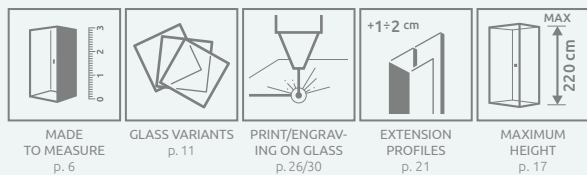

ADDITIONAL OPTIONS

Extension profiles*	Art. No.
U profile +1 cm	P01-132195001
U profile +2 cm	P01-133195001

* The extending profiles cannot be mounted on the side of the hinges

NAVIGATION

Dimensions are given in mm.