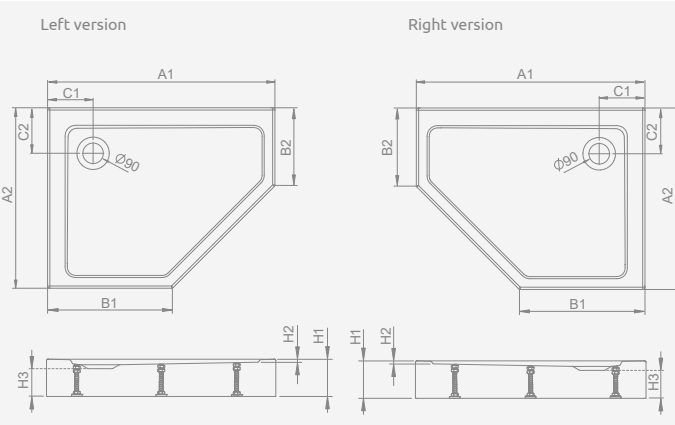

Left version

Right version

■ DOROS PT E Compact

Shower tray with an integrated panel, siphon outlet \varnothing 90 mm, installing legs included, recommended siphons TB90, TB21, TBXS, R500, R580, R510, R400 SLIM, R400W SLIM.

DOROS PT E Compact	A1	A2	B1	B2	C1	C2	D	H1	H2	H3
100x80	1000	800	550	350	200	200	635	115	12	75
100x90	1000	900	550	450	200	200	635	115	12	75

Model	Art. No.
DOROS PT E Compact 100x80 L	SDRPTP1080-05L
DOROS PT E Compact 100x80 R	SDRPTP1080-05R
DOROS PT E Compact 100x90 L	SDRPTP1090-05L
DOROS PT E Compact 100x90 R	SDRPTP1090-05R

SHOWER TRAYS MADE TO MEASURE
details on p. 548