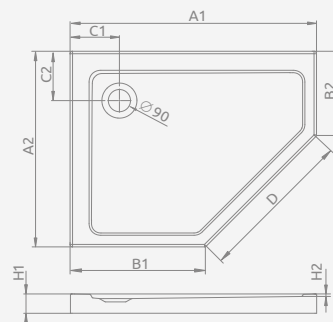

DOROS PT E	A1	A2	B1	B2	C1	C2	D	H1	H2
100x80	1000	800	550	350	200	200	635	50	12
100x90	1000	900	550	450	200	200	635	50	12

Left version

Right version

Model	Art. No.
DOROS PT E 100x80 L	SDRPT1080-01L
DOROS PT E 100x80 R	SDRPT1080-01R
DOROS PT E 100x90 L	SDRPT1090-01L
DOROS PT E 100x90 R	SDRPT1090-01R

Left version

Right version

■ DOROS PLUS PT E

To be installed on floor (without legs), siphon outlet $\varnothing 90$ mm, recommended siphons TB90, TB21, TBXS, R500, R580, R510, 690 P, R400 SLIM, R400W SLIM.

Left version

Right version

Model	Art. No.
DOROS PLUS PT E 100x80 L	SDRPTP1080-01L
DOROS PLUS PT E 100x80 R	SDRPTP1080-01R
DOROS PLUS PT E 100x90 L	SDRPTP1090-01L
DOROS PLUS PT E 100x90 R	SDRPTP1090-01R

DOROS PLUS PT E	A1	A2	B1	B2	C1	C2	D	H1	H2
100x80	1000	800	550	350	200	200	635	40	12
100x90	1000	900	550	450	200	200	635	40	12

Dimensions are given in mm.