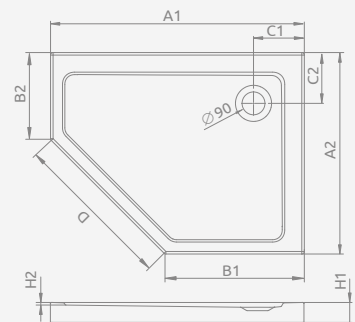

DOROS PT E	A1	A2	B1	B2	C1	C2	D	H1	H2
100x80	1000	800	550	350	200	200	635	50	12
100x90	1000	900	550	450	200	200	635	50	12

Left version

Right version

Model	Art. No.
DOROS PT E 100x80 L	SDRPT1080-01L
DOROS PT E 100x80 R	SDRPT1080-01R
DOROS PT E 100x90 L	SDRPT1090-01L
DOROS PT E 100x90 R	SDRPT1090-01R

Left version

Right version

■ DOROS PLUS PT E

To be installed on floor (without legs), siphon outlet $\varnothing 90$ mm, recommended siphons TB90, TB21, TBXS, R500, R580, R510, 690 P, R400 SLIM, R400W SLIM.

Left version

Right version

Model	Art. No.
DOROS PLUS PT E 100x80 L	SDRPTP1080-01L
DOROS PLUS PT E 100x80 R	SDRPTP1080-01R
DOROS PLUS PT E 100x90 L	SDRPTP1090-01L
DOROS PLUS PT E 100x90 R	SDRPTP1090-01R

DOROS PLUS PT E	A1	A2	B1	B2	C1	C2	D	H1	H2
100x80	1000	800	550	350	200	200	635	40	12
100x90	1000	900	550	450	200	200	635	40	12

Dimensions are given in mm.