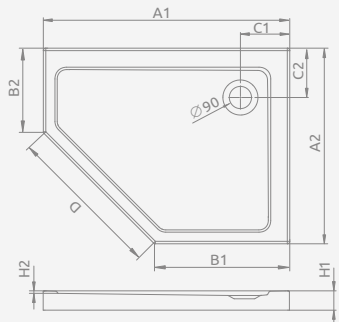

Left version

Right version

■ DOROS PT E

To be installed on floor (without legs), siphon outlet $\varnothing 90$ mm, recommended siphone TB90, TB21, TBXS, R500, R580, R510, 690 P, R400 SLIM, R400W SLIM.

The possibility of buying legs. Details on p. 578.

DOROS PT E	A1	A2	B1	B2	C1	C2	D	H1	H2
100x80	1000	800	550	350	200	200	635	50	12
100x90	1000	900	550	450	200	200	635	50	12

Left version

Right version

Model	Art. No.
DOROS PT E 100x80 L	SDRPT1080-01L
DOROS PT E 100x80 R	SDRPT1080-01R
DOROS PT E 100x90 L	SDRPT1090-01L
DOROS PT E 100x90 R	SDRPT1090-01R

Left version

Right version

Model	Art. No.
DOROS PLUS PT E 100x80 L	SDRPTP1080-01L
DOROS PLUS PT E 100x80 R	SDRPTP1080-01R
DOROS PLUS PT E 100x90 L	SDRPTP1090-01L
DOROS PLUS PT E 100x90 R	SDRPTP1090-01R

DOROS PLUS PT E	A1	A2	B1	B2	C1	C2	D	H1	H2
100x80	1000	800	550	350	200	200	635	40	12
100x90	1000	900	550	450	200	200	635	40	12

Dimensions are given in mm.