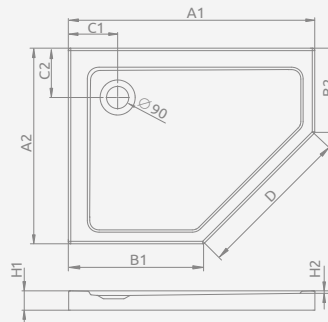

Left version

Right version

■ DOROS PT E

To be installed on floor (without legs), siphon outlet $\varnothing 90$ mm, recommended siphone TB90, TB21, TBXS, R500, R580, R510, 690 P, R400 SLIM, R400W SLIM.

The possibility of buying legs. Details on p. 578.

DOROS PT E	A1	A2	B1	B2	C1	C2	D	H1	H2
100x80	1000	800	550	350	200	200	635	50	12
100x90	1000	900	550	450	200	200	635	50	12

Left version

Right version

Model	Art. No.
DOROS PT E 100x80 L	SDRPT1080-01L
DOROS PT E 100x80 R	SDRPT1080-01R
DOROS PT E 100x90 L	SDRPT1090-01L
DOROS PT E 100x90 R	SDRPT1090-01R

Left version

Right version

Model	Art. No.
DOROS PLUS PT E 100x80 L	SDRPTP1080-01L
DOROS PLUS PT E 100x80 R	SDRPTP1080-01R
DOROS PLUS PT E 100x90 L	SDRPTP1090-01L
DOROS PLUS PT E 100x90 R	SDRPTP1090-01R

DOROS PLUS PT E	A1	A2	B1	B2	C1	C2	D	H1	H2
100x80	1000	800	550	350	200	200	635	40	12
100x90	1000	900	550	450	200	200	635	40	12

Dimensions are given in mm.