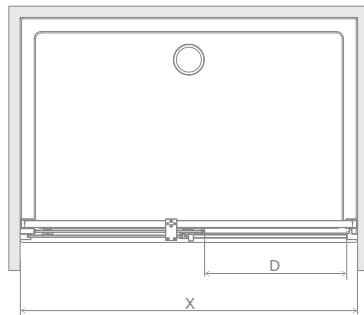

Espera DWJ Mirror

Espera DWJ Mirror + Argos D

Profile finish:

01 Chrome

Shower enclosure set consists of 2 parts: door and front wall. Please specify both article numbers when making an order.

Model	Width of niche (X)	Height (H)	Element	MIRROR / TRANSPARENT
				Art. No.
DWJ front 100 L	990-1010	2000	Doors 495 L	380495-01L
			DWJ front wall 450 L	380210-71L
DWJ front 100 R	990-1010	2000	Doors 495 R	380495-01R
			DWJ front wall 450 R	380210-71R
DWJ front 120 L	1190-1210	2000	Doors 595 L	380595-01L
			DWJ front wall 550 L	380212-71L
DWJ front 120 R	1190-1210	2000	Doors 595 R	380595-01R
			DWJ front wall 550 R	380212-71R
DWJ front 140 L	1390-1410	2000	Doors 695 L	380695-01L
			DWJ front wall 650 L	380214-71L
DWJ front 140 R	1390-1410	2000	Doors 695 R	380695-01R
			DWJ front wall 650 R	380214-71R

Only the fixed part of the sliding door is made of mirrored glass.

TECHNICAL DRAWINGS

Model	X	D	H
DWJ - Mirror 100	990-1010	406	2000
DWJ - Mirror 120	1190-1210	506	2000
DWJ - Mirror 140	1390-1410	606	2000