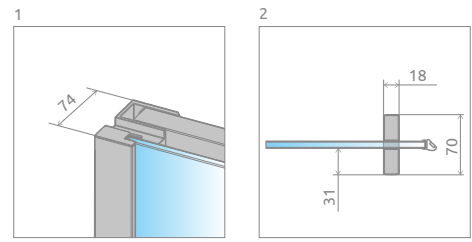

Espera DWJ Mirror

Espera DWJ Mirror + Argos D

Profile finish:

01 Chrome

Shower enclosure set consists of 2 parts: door and front wall. Please specify both article numbers when making an order.

Model	Width of niche (X)	Height (H)	Element	MIRROR / TRANSPARENT
				Art. No.
DWJ front 100 L	990-1010	2000	Doors 495 L	380495-01L
			DWJ front wall 450 L	380210-71L
DWJ front 100 R	990-1010	2000	Doors 495 R	380495-01R
			DWJ front wall 450 R	380210-71R
DWJ front 120 L	1190-1210	2000	Doors 595 L	380595-01L
			DWJ front wall 550 L	380212-71L
DWJ front 120 R	1190-1210	2000	Doors 595 R	380595-01R
			DWJ front wall 550 R	380212-71R
DWJ front 140 L	1390-1410	2000	Doors 695 L	380695-01L
			DWJ front wall 650 L	380214-71L
DWJ front 140 R	1390-1410	2000	Doors 695 R	380695-01R
			DWJ front wall 650 R	380214-71R

Only the fixed part of the sliding door is made of mirrored glass.

TECHNICAL DRAWINGS

Model	X	D	H
DWJ - Mirror 100	990-1010	406	2000
DWJ - Mirror 120	1190-1210	506	2000
DWJ - Mirror 140	1390-1410	606	2000