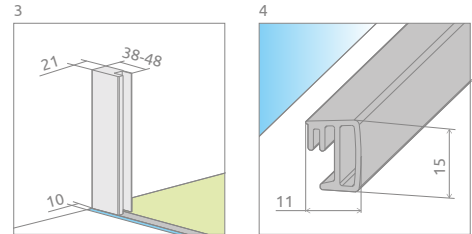

Espera DWJ Mirror

Espera DWJ Mirror + Argos D

Profile finish:

01 Chrome

Shower enclosure set consists of 2 parts: door and front wall. Please specify both article numbers when making an order.

Model	Width of niche (X)	Height (H)	Element	MIRROR / TRANSPARENT
				Art. No.
DWJ front 100 L	990-1010	2000	Doors 495 L	380495-01L
			DWJ front wall 450 L	380210-71L
DWJ front 100 R	990-1010	2000	Doors 495 R	380495-01R
			DWJ front wall 450 R	380210-71R
DWJ front 120 L	1190-1210	2000	Doors 595 L	380595-01L
			DWJ front wall 550 L	380212-71L
DWJ front 120 R	1190-1210	2000	Doors 595 R	380595-01R
			DWJ front wall 550 R	380212-71R
DWJ front 140 L	1390-1410	2000	Doors 695 L	380695-01L
			DWJ front wall 650 L	380214-71L
DWJ front 140 R	1390-1410	2000	Doors 695 R	380695-01R
			DWJ front wall 650 R	380214-71R

Only the fixed part of the sliding door is made of mirrored glass.

TECHNICAL DRAWINGS

Model	X	D	H
DWJ - Mirror 100	990-1010	406	2000
DWJ - Mirror 120	1190-1210	506	2000
DWJ - Mirror 140	1390-1410	606	2000