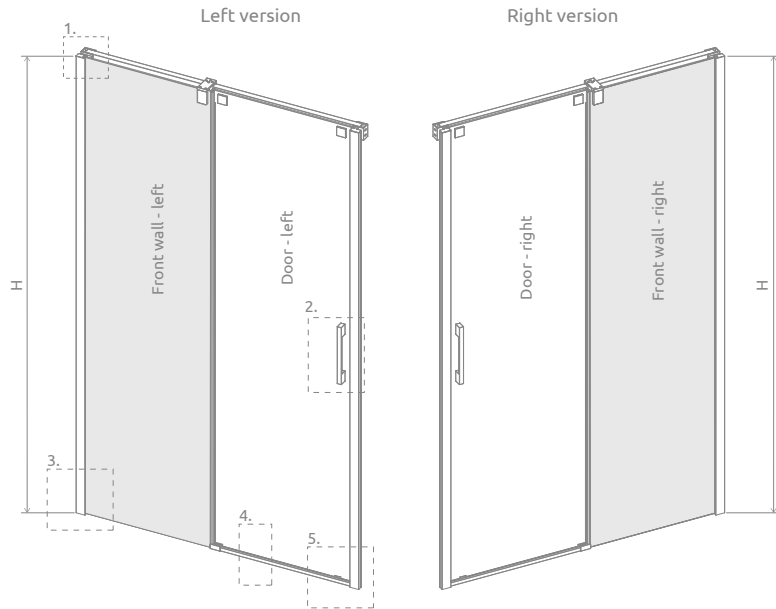

Espera DWJ Mirror

Espera DWJ Mirror + Argos D

Profile finish:

01 Chrome

Shower enclosure set consists of 2 parts: door and front wall. Please specify both article numbers when making an order.

Model	Width of niche (X)	Height (H)	Element	MIRROR / TRANSPARENT
				Art. No.
DWJ front 100 L	990-1010	2000	Doors 495 L	380495-01L
			DWJ front wall 450 L	380210-71L
DWJ front 100 R	990-1010	2000	Doors 495 R	380495-01R
			DWJ front wall 450 R	380210-71R
DWJ front 120 L	1190-1210	2000	Doors 595 L	380595-01L
			DWJ front wall 550 L	380212-71L
DWJ front 120 R	1190-1210	2000	Doors 595 R	380595-01R
			DWJ front wall 550 R	380212-71R
DWJ front 140 L	1390-1410	2000	Doors 695 L	380695-01L
			DWJ front wall 650 L	380214-71L
DWJ front 140 R	1390-1410	2000	Doors 695 R	380695-01R
			DWJ front wall 650 R	380214-71R

Only the fixed part of the sliding door is made of mirrored glass.

TECHNICAL DRAWINGS

Model	X	D	H
DWJ - Mirror 100	990-1010	406	2000
DWJ - Mirror 120	1190-1210	506	2000
DWJ - Mirror 140	1390-1410	606	2000