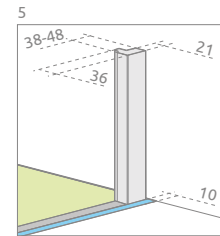

Espera DWJ Mirror

Espera DWJ Mirror + Argos D

Profile finish:

01 Chrome

Shower enclosure set consists of 2 parts: door and front wall. Please specify both article numbers when making an order.

Model	Width of niche (X)	Height (H)	Element	MIRROR / TRANSPARENT
				Art. No.
DWJ front 100 L	990-1010	2000	Doors 495 L	380495-01L
			DWJ front wall 450 L	380210-71L
DWJ front 100 R	990-1010	2000	Doors 495 R	380495-01R
			DWJ front wall 450 R	380210-71R
DWJ front 120 L	1190-1210	2000	Doors 595 L	380595-01L
			DWJ front wall 550 L	380212-71L
DWJ front 120 R	1190-1210	2000	Doors 595 R	380595-01R
			DWJ front wall 550 R	380212-71R
DWJ front 140 L	1390-1410	2000	Doors 695 L	380695-01L
			DWJ front wall 650 L	380214-71L
DWJ front 140 R	1390-1410	2000	Doors 695 R	380695-01R
			DWJ front wall 650 R	380214-71R

Only the fixed part of the sliding door is made of mirrored glass.

TECHNICAL DRAWINGS

Model	X	D	H
DWJ - Mirror 100	990-1010	406	2000
DWJ - Mirror 120	1190-1210	506	2000
DWJ - Mirror 140	1390-1410	606	2000