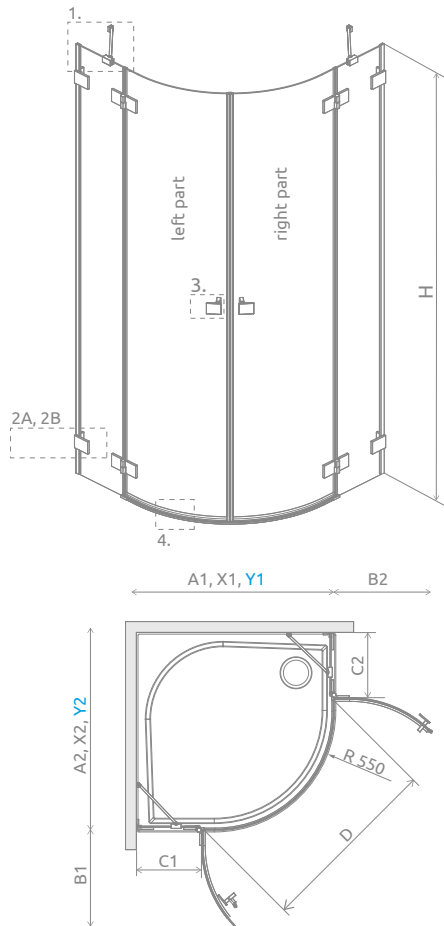

TECHNICAL DRAWINGS