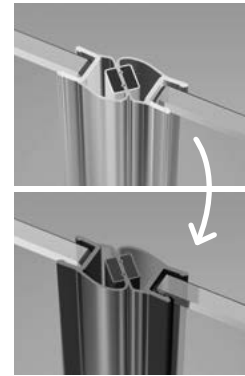

TECHNICAL DRAWINGS