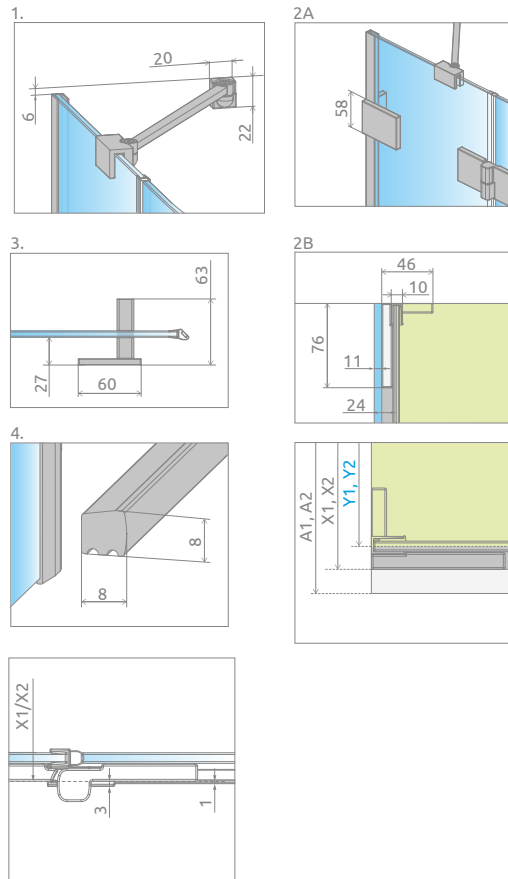

TECHNICAL DRAWINGS