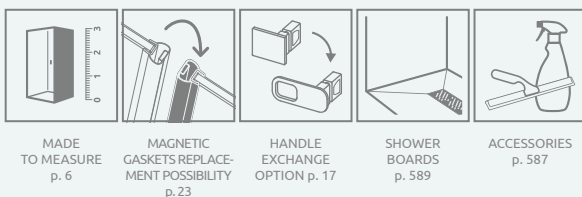

ADDITIONAL OPTIONS