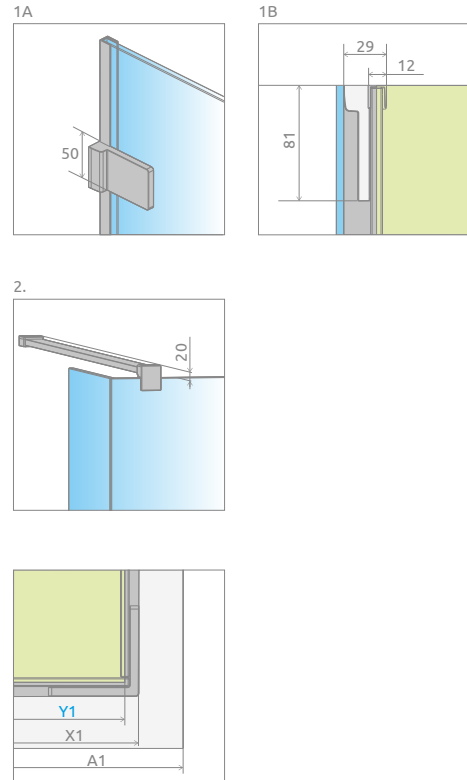

Euphoria Walk-in II

Euphoria Walk-in II + shower board

Profile finish:

01 Chrome

Shower enclosure set consists of 2 parts: Front wall W3 and sidewall SW. Please specify all the article numbers when making an order. A universal shower enclosure that can be assembled as a left-hand or right-hand version.

SIDEWALL SW

Model	Width (C)	Height (H)	TRANSPARENT GLASS
			Art. No.
SW	300	2000	383160-01-01

Walk-in I

Walk-in III

Catalogue sheets are available at www.radaway.eu

TECHNICAL DRAWINGS

Front wall W3	A1	A2	X1	Y1	H
W3 80	800	max 1200	786-796	773-783	2000
W3 90	900	max 1200	886-896	873-883	2000
W3 100	1000	max 1200	986-996	973-983	2000
W3 110	1100	max 1200	1086-1096	1073-1083	2000
W3 120	1200	max 1200	1186-1196	1173-1183	2000
W3 130	1300	max 1200	1286-1296	1273-1283	2000
W3 140	1400	max 1200	1386-1396	1373-1383	2000

Sidewall SW	C	D
SW	300	max 890

ADDITIONAL OPTIONS

			Chrome+ OPTION					
MADE TO MEASURE p. 6	GLASS VARIANTS p. 11	PRINT/ENGRAVING ON GLASS p. 26/30	PROFILE CHROME+ p. 12	INSIDE BRACKETS p. 17	TELESCOPIC SUPPORT BAR p. 70	ANGLE L-STABILIZER p. 13	TOWEL HANGER p. 14	MAXIMUM HEIGHT p. 17

Telescopic support bar	For glass	Height	Art. No.
	8 mm	max 3000 mm	WD-008-02

NAVIGATION

Dimensions are given in mm.