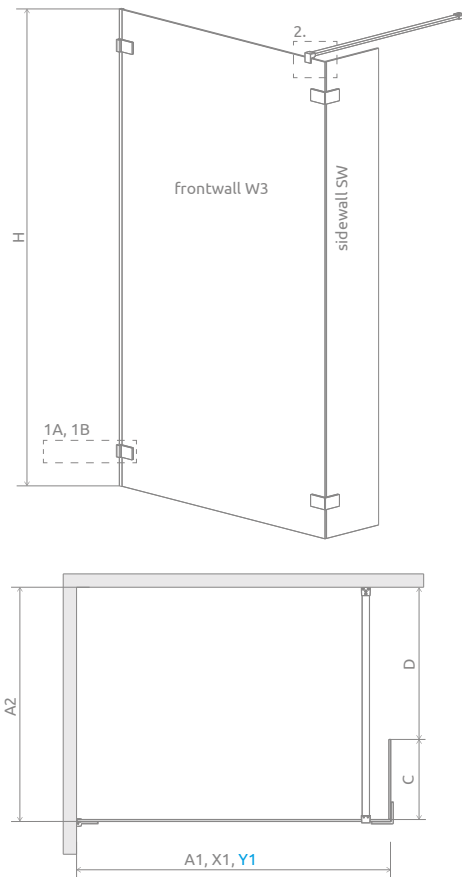

Euphoria Walk-in II

Euphoria Walk-in II + shower board

Profile finish:

01 Chrome

Shower enclosure set consists of 2 parts: Front wall W3 and sidewall SW. Please specify all the article numbers when making an order. A universal shower enclosure that can be assembled as a left-hand or right-hand version.

FRONT WALL W3

Model	Tray width (X1)	Dimension to the glass panel axis (Y1)	Height (H)	TRANSPARENT GLASS
				Art. No.
Walk-in W3 80	786-796	773-783	2000	383130-01-01
Walk-in W3 90	886-896	873-883	2000	383131-01-01
Walk-in W3 100	986-996	973-983	2000	383132-01-01
Walk-in W3 110	1086-1096	1073-1083	2000	383133-01-01
Walk-in W3 120	1186-1196	1173-1183	2000	383134-01-01
Walk-in W3 130	1286-1296	1273-1283	2000	383135-01-01
Walk-in W3 140	1386-1396	1373-1383	2000	383136-01-01

SIDEWALL SW

Model	Width (C)	Height (H)	TRANSPARENT GLASS
			Art. No.
SW	300	2000	383160-01-01

Walk-in I

Walk-in III

Catalogue sheets are available at www.radaway.eu

TECHNICAL DRAWINGS

Front wall W3	A1	A2	X1	Y1	H
W3 80	800	max 1200	786-796	773-783	2000
W3 90	900	max 1200	886-896	873-883	2000
W3 100	1000	max 1200	986-996	973-983	2000
W3 110	1100	max 1200	1086-1096	1073-1083	2000
W3 120	1200	max 1200	1186-1196	1173-1183	2000
W3 130	1300	max 1200	1286-1296	1273-1283	2000
W3 140	1400	max 1200	1386-1396	1373-1383	2000

Sidewall SW	C	D
SW	300	max 890

ADDITIONAL OPTIONS

			Chrome+ OPTION					
MADE TO MEASURE p. 6	GLASS VARIANTS p. 11	PRINT/ENGRAVING ON GLASS p. 26/30	PROFILE CHROME+ p. 12	INSIDE BRACKETS p. 17	TELESCOPIC SUPPORT BAR p. 70	ANGLE L-STABILIZER p. 13	TOWEL HANGER p. 14	MAXIMUM HEIGHT p. 17