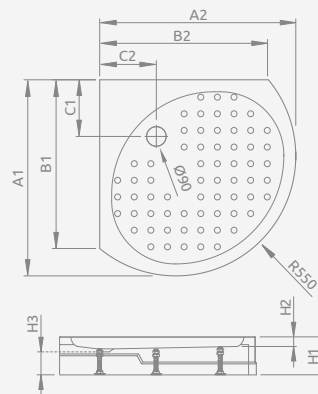

Shower trays type B

Model	Art. No.
RODOS B Compact 90x90	4D99155-03

RODOS B Compact

Shower tray with an integrated panel, siphon outlet $\varnothing 90$ mm, installing legs included, recommended siphons TB90, TB21, TBXS, 690 P.

*Dimensions of bottom base of shower tray

RODOS B Compact	A1	A2	B1	B2	C1	C2	H1	H2	H3
90x90	910*	910*	780	780	270	270	165	20	90

Asymmetric quadrant trays

Left version

Right version

Model	Art. No.
DELOS E 90x80 L	SDE9080-01L
DELOS E 90x80 R	SDE8090-01R
DELOS E 100x80 L	SDE1080-01L
DELOS E 100x80 R	SDE1080-01R
DELOS E 100x90 L	SDE1090-01L
DELOS E 100x90 R	SDE1090-01R

DELOS E

To be installed on floor (without legs), siphon outlet $\varnothing 90$ mm, recommended siphons TB90, TB21, TBXS, R500, R580, R510, R400 SLIM, R400W SLIM, 690 P. The possibility of buying legs. Details on p. 578.

Left version

Right version

DELOS E	A1	A2	B1	B2	C1	C2	H1	H2
90x80	800	900	250	350	190	190	45	9
100x80	800	1000	250	450	190	190	45	9
100x90	900	1000	350	450	190	190	45	9

Left version

Right version

Model	Art. No.
DELOS E Compact 90x80 L	SDE9080-05L
DELOS E Compact 90x80 R	SDE9080-05R
DELOS E Compact 100x80 L	SDE1080-05L
DELOS E Compact 100x80 R	SDE1080-05R
DELOS E Compact 100x90 L	SDE1090-05L
DELOS E Compact 100x90 R	SDE1090-05R