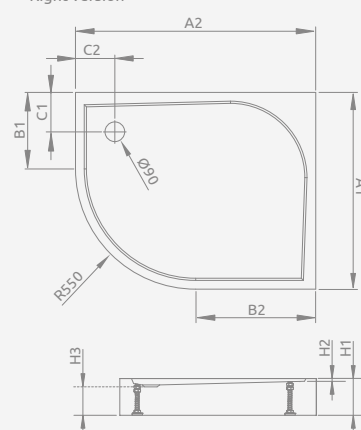

*Dimensions of bottom base of shower tray

RODOS B Compact	A1	A2	B1	B2	C1	C2	H1	H2	H3
90x90	910*	910*	780	780	270	270	165	20	90

Asymmetric quadrant trays

Left version

Right version

Model	Art. No.
DELOS E 90x80 L	SDE9080-01L
DELOS E 90x80 R	SDE8090-01R
DELOS E 100x80 L	SDE1080-01L
DELOS E 100x80 R	SDE1080-01R
DELOS E 100x90 L	SDE1090-01L
DELOS E 100x90 R	SDE1090-01R

Left version

Right version

DELOS E	A1	A2	B1	B2	C1	C2	H1	H2
90x80	800	900	250	350	190	190	45	9
100x80	800	1000	250	450	190	190	45	9
100x90	900	1000	350	450	190	190	45	9

Left version

Right version

Model	Art. No.
DELOS E Compact 90x80 L	SDE9080-05L
DELOS E Compact 90x80 R	SDE9080-05R
DELOS E Compact 100x80 L	SDE1080-05L
DELOS E Compact 100x80 R	SDE1080-05R
DELOS E Compact 100x90 L	SDE1090-05L
DELOS E Compact 100x90 R	SDE1090-05R

DELOS E Compact

Shower tray with an integrated panel, siphon outlet $\varnothing 90$ mm, installing legs included, recommended siphons TB90, TB21, TBXS, R500, R580, R510, R400 SLIM, R400W SLIM.

Left version

Right version

DELOS E Compact	A1	A2	B1	B2	C1	C2	H1	H2	H3
90x80	800	900	250	350	190	190	115	9	76
100x80	800	1000	250	450	190	190	115	9	76
100x90	900	1000	350	450	190	190	115	9	76