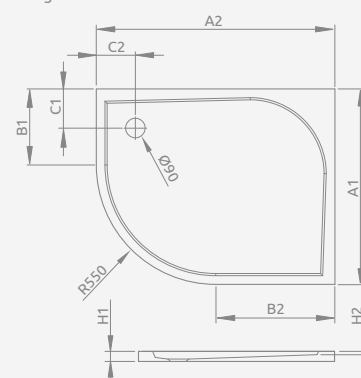

Shower trays type B

Model	Art. No.
RODOS B Compact 90x90	4D99155-03

RODOS B Compact

Shower tray with an integrated panel, siphon outlet $\varnothing 90$ mm, installing legs included, recommended siphons TB90, TB21, TBXS, 690 P.

*Dimensions of bottom base of shower tray

RODOS B Compact	A1	A2	B1	B2	C1	C2	H1	H2	H3
90x90	910*	910*	780	780	270	270	165	20	90

Asymmetric quadrant trays

Left version

Right version

Model	Art. No.
DELOS E 90x80 L	SDE9080-01L
DELOS E 90x80 R	SDE8090-01R
DELOS E 100x80 L	SDE1080-01L
DELOS E 100x80 R	SDE1080-01R
DELOS E 100x90 L	SDE1090-01L
DELOS E 100x90 R	SDE1090-01R

DELOS E

To be installed on floor (without legs), siphon outlet $\varnothing 90$ mm, recommended siphons TB90, TB21, TBXS, R500, R580, R510, R400 SLIM, R400W SLIM, 690 P. The possibility of buying legs. Details on p. 578.

Left version

Right version

DELOS E	A1	A2	B1	B2	C1	C2	H1	H2
90x80	800	900	250	350	190	190	45	9
100x80	800	1000	250	450	190	190	45	9
100x90	900	1000	350	450	190	190	45	9

Left version

Right version

Model	Art. No.
DELOS E Compact 90x80 L	SDE9080-05L
DELOS E Compact 90x80 R	SDE9080-05R
DELOS E Compact 100x80 L	SDE1080-05L
DELOS E Compact 100x80 R	SDE1080-05R
DELOS E Compact 100x90 L	SDE1090-05L
DELOS E Compact 100x90 R	SDE1090-05R