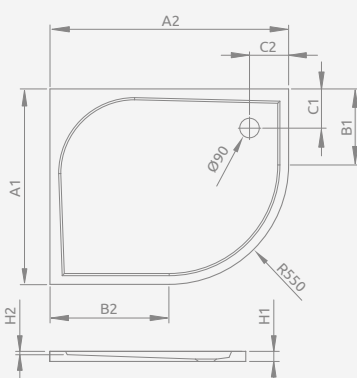

Shower trays type B

Model	Art. No.
RODOS B Compact 90x90	4D99155-03

RODOS B Compact

Shower tray with an integrated panel, siphon outlet $\varnothing 90$ mm, installing legs included, recommended siphons TB90, TB21, TBXS, 690 P.

*Dimensions of bottom base of shower tray

RODOS B Compact	A1	A2	B1	B2	C1	C2	H1	H2	H3
90x90	910*	910*	780	780	270	270	165	20	90

Asymmetric quadrant trays

Left version

Right version

Model	Art. No.
DELOS E 90x80 L	SDE9080-01L
DELOS E 90x80 R	SDE8090-01R
DELOS E 100x80 L	SDE1080-01L
DELOS E 100x80 R	SDE1080-01R
DELOS E 100x90 L	SDE1090-01L
DELOS E 100x90 R	SDE1090-01R

DELOS E

To be installed on floor (without legs), siphon outlet $\varnothing 90$ mm, recommended siphons TB90, TB21, TBXS, R500, R580, R510, R400 SLIM, R400W SLIM, 690 P. The possibility of buying legs. Details on p. 578.

Left version

Right version

DELOS E	A1	A2	B1	B2	C1	C2	H1	H2
90x80	800	900	250	350	190	190	45	9
100x80	800	1000	250	450	190	190	45	9
100x90	900	1000	350	450	190	190	45	9

Left version

Right version

Model	Art. No.
DELOS E Compact 90x80 L	SDE9080-05L
DELOS E Compact 90x80 R	SDE9080-05R
DELOS E Compact 100x80 L	SDE1080-05L
DELOS E Compact 100x80 R	SDE1080-05R
DELOS E Compact 100x90 L	SDE1090-05L
DELOS E Compact 100x90 R	SDE1090-05R