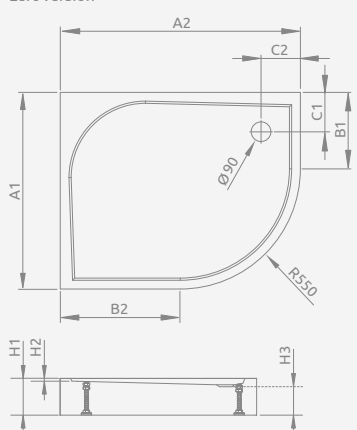

*Dimensions of bottom base of shower tray

RODOS B Compact	A1	A2	B1	B2	C1	C2	H1	H2	H3
90x90	910*	910*	780	780	270	270	165	20	90

Asymmetric quadrant trays

Left version

Right version

Model	Art. No.
DELOS E 90x80 L	SDE9080-01L
DELOS E 90x80 R	SDE8090-01R
DELOS E 100x80 L	SDE1080-01L
DELOS E 100x80 R	SDE1080-01R
DELOS E 100x90 L	SDE1090-01L
DELOS E 100x90 R	SDE1090-01R

Left version

Right version

DELOS E	A1	A2	B1	B2	C1	C2	H1	H2
90x80	800	900	250	350	190	190	45	9
100x80	800	1000	250	450	190	190	45	9
100x90	900	1000	350	450	190	190	45	9

Left version

Right version

Model	Art. No.
DELOS E Compact 90x80 L	SDE9080-05L
DELOS E Compact 90x80 R	SDE9080-05R
DELOS E Compact 100x80 L	SDE1080-05L
DELOS E Compact 100x80 R	SDE1080-05R
DELOS E Compact 100x90 L	SDE1090-05L
DELOS E Compact 100x90 R	SDE1090-05R

DELOS E Compact

Shower tray with an integrated panel, siphon outlet $\varnothing 90$ mm, installing legs included, recommended siphons TB90, TB21, TBXS, R500, R580, R510, R400 SLIM, R400W SLIM.

Left version

Right version

DELOS E Compact	A1	A2	B1	B2	C1	C2	H1	H2	H3
90x80	800	900	250	350	190	190	115	9	76
100x80	800	1000	250	450	190	190	115	9	76
100x90	900	1000	350	450	190	190	115	9	76