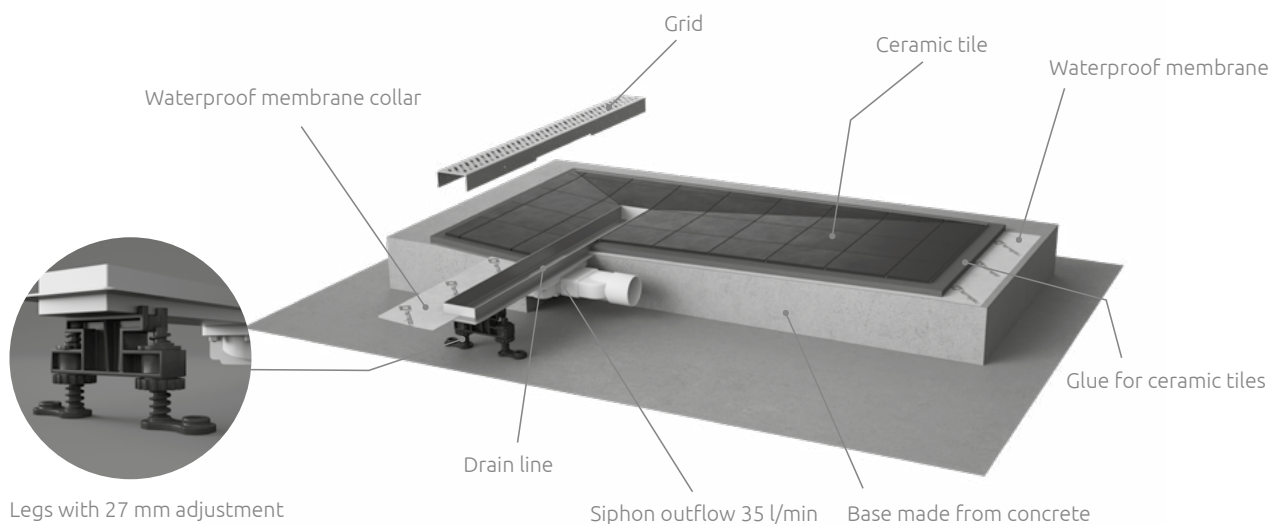

# SLIM drain lines

## GRID DESIGNS

B – Basic (for ceramic tiles)

R – Rain

S – Steel

GB – Glass Lacobel T Black

GW – Glass Lacobel T White

X – please change to appropriate design of grid: **B** – Basic (for ceramic tiles), **R** – Rain, **S** – Steel, **GB** – Glass Black, **GW** – Glass White.