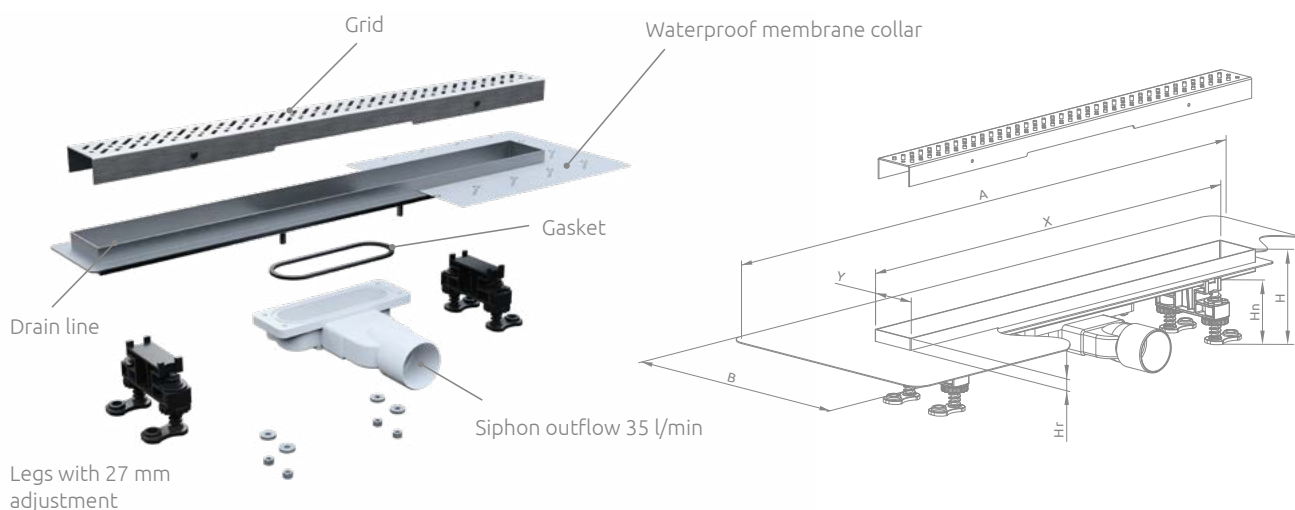

# SLIM drain lines

## GRID DESIGNS

B – Basic (for ceramic tiles)

R – Rain

S – Steel

GB – Glass Lacobel T Black

GW – Glass Lacobel T White

## Drain lines designed for ceramic tiles 8-12 mm thick

Please specify the article numbers of a grid and drain line when making an order.

Drain line Art. No.	Grid Art. No.	Length of the drain line
5L055S	5R055SX	550
5L065S	5R065SX	650
5L075S	5R075SX	750
5L085S	5R085SX	850
5L095S	5R095SX	950