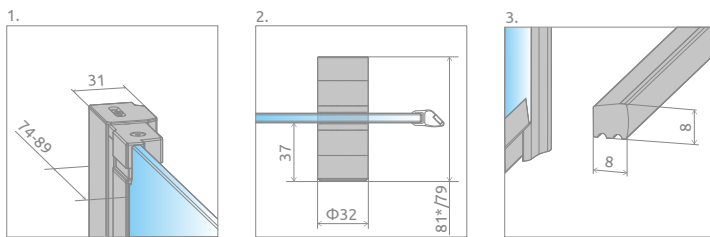

TECHNICAL DRAWINGS

*Nes 8