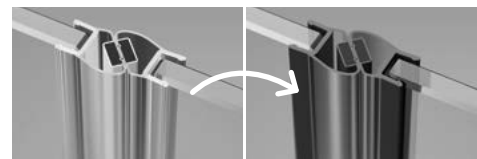

There is a possibility of a paid replacement of transparent gaskets for black gaskets:
– option no.1 – only magnetic gaskets,
– option no. 2 – all gaskets (magnetic, vertical and horizontal).
The selected option must be clearly stated in the order.

Model	A1	A2	X1	X2	Y1	Y2	B1	B2	H
KDD B 80L×80R	800	800	775-790	775-790	770-785	770-785	377	377	2000
KDD B 80L×90R	800	900	775-790	875-890	770-785	870-885	377	427	2000
KDD B 80L×100R	800	1000	775-790	975-990	770-785	970-985	377	477	2000
KDD B 90L×80R	900	800	875-890	775-790	870-885	770-785	427	377	2000
KDD B 90L×90R	900	900	875-890	875-890	870-885	870-885	427	427	2000
KDD B 90L×100R	900	1000	875-890	975-990	870-885	970-985	427	477	2000
KDD B 100L×80R	1000	800	975-990	775-790	970-985	770-785	477	377	2000
KDD B 100L×90R	1000	900	975-990	875-890	970-985	870-885	477	427	2000
KDD B 100L×100R	1000	1000	975-990	975-990	970-985	970-985	477	477	2000

ADDITIONAL OPTIONS

MADE TO MEASURE p. 6	GLASS VARIANTS p. 11	PRINT/ENGRAVING ON GLASS p. 26/30	EXTENSION PROFILES p. 21	ADDITIONAL HANDLE p. 15	MAXIMUM HEIGHT p. 17	REPLACEMENT OF MAGNETIC GASKETS p. 17

Extension profiles	profile finish: CHROME Art. No.	profile Finish: BLACK Art. No.
Profile + 2 cm*	P01-276200001	P01-276200054

* possibility of connecting extension profiles