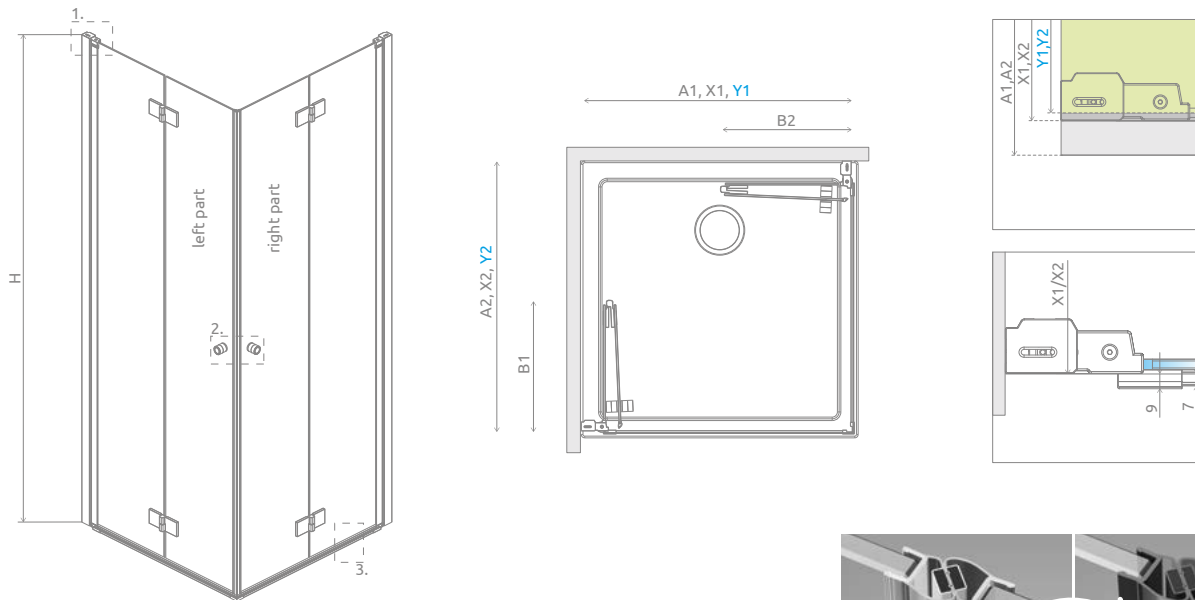

TECHNICAL DRAWINGS

*Nes 8