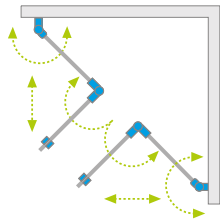

Nes 8 KDD B Nes KDD B

Nes 8

Nes

Profile finish:

01 Chrome 54 Black

The product in other colour variants can be found on p. 331