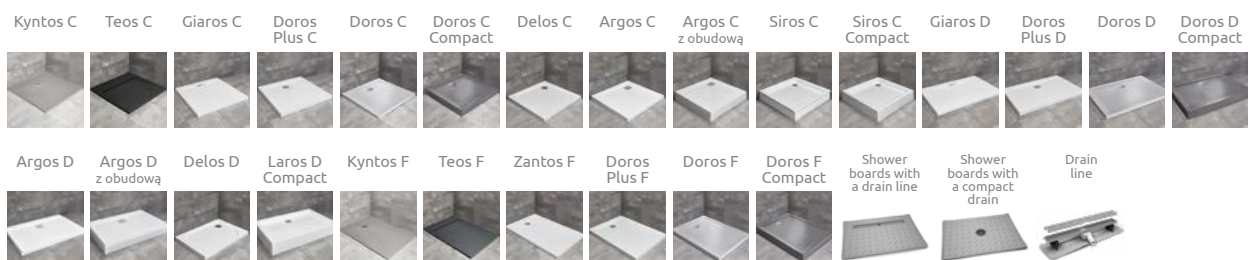

TECHNICAL DRAWINGS

Model	X	B	D	H1	H2
DWJ I 70	690-710	584	590	1970	1950
DWJ I 80	790-810	684	690	1970	1950
DWJ I 90	890-910	784	790	1970	1950
DWJ I 100	990-1010	884	890	1970	1950

ADDITIONAL OPTIONS

Extension profiles	Art. No.
 U profile + 2 cm – it can be mounted only on the side of a profile hinge	P01-137197001
U profile + 2 cm – it can be mounted only on the side of the magnet-catch profile	P01-137195001
U profile + 4 cm – it can be mounted only on the side of the magnet-catch profile	P01-138195001

RECOMMENDED SHOWER TRAYS

Dimensions are given in mm.