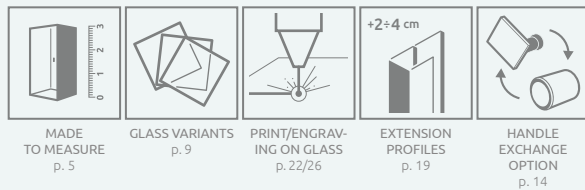

Eos DWJ I

Profile finish:

01 Chrome

Eos DWJ I + Kyntos C

Model	Width of niche (X)	Height (H)	TRANSPARENT GLASS
			Art. No.
DWJ I 70 L	690-710	1970	137983-01-01L
DWJ I 70 R	690-710	1970	137983-01-01R
DWJ I 80 L	790-810	1970	137913-01-01L
DWJ I 80 R	790-810	1970	137913-01-01R
DWJ I 90 L	890-910	1970	137903-01-01L
DWJ I 90 R	890-910	1970	137903-01-01R
DWJ I 100 L	990-1010	1970	137923-01-01L
DWJ I 100 R	990-1010	1970	137923-01-01R

TECHNICAL DRAWINGS

Model	X	B	D	H1	H2
DWJ I 70	690-710	584	590	1970	1950
DWJ I 80	790-810	684	690	1970	1950
DWJ I 90	890-910	784	790	1970	1950
DWJ I 100	990-1010	884	890	1970	1950

ADDITIONAL OPTIONS

Extension profiles	Art. No.
 U profile + 2 cm – it can be mounted only on the side of a profile hinge	P01-137197001
U profile + 2 cm – it can be mounted only on the side of the magnet-catch profile	P01-137195001
U profile + 4 cm – it can be mounted only on the side of the magnet-catch profile	P01-138195001

RECOMMENDED SHOWER TRAYS

Dimensions are given in mm.