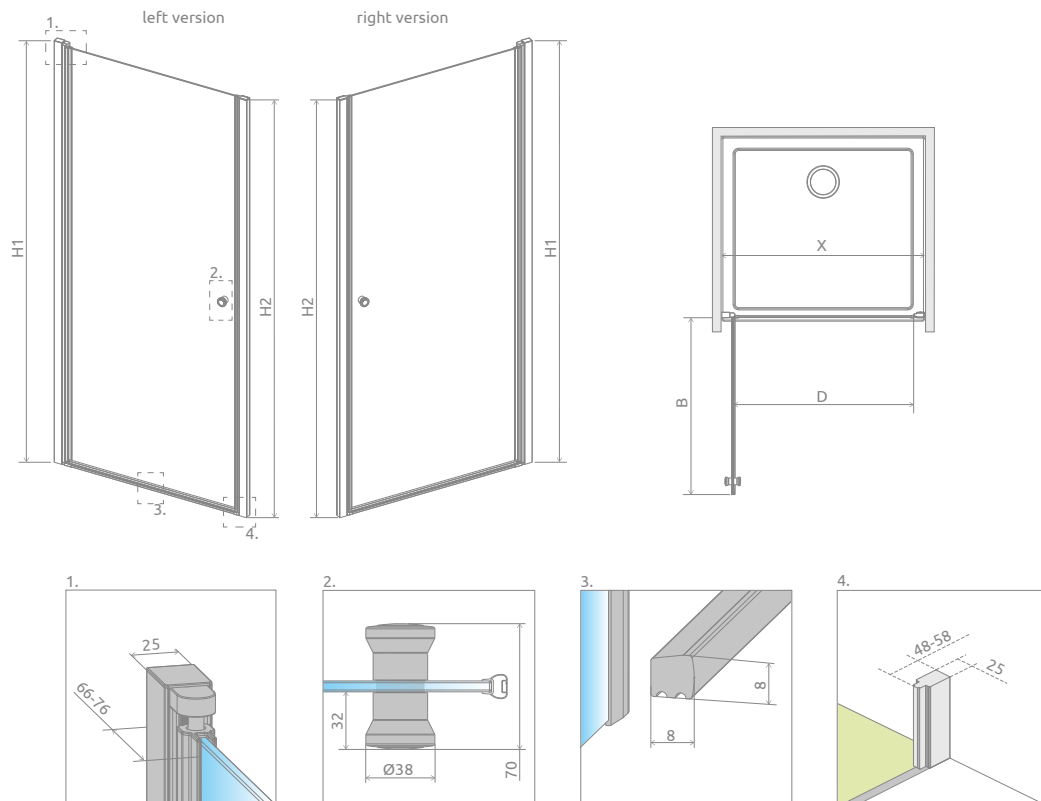

Eos DWJ I

Profile finish:

01 Chrome

Eos DWJ I + Kyntos C

Model	Width of niche (X)	Height (H)	TRANSPARENT GLASS
			Art. No.
DWJ I 70 L	690-710	1970	137983-01-01L
DWJ I 70 R	690-710	1970	137983-01-01R
DWJ I 80 L	790-810	1970	137913-01-01L
DWJ I 80 R	790-810	1970	137913-01-01R
DWJ I 90 L	890-910	1970	137903-01-01L
DWJ I 90 R	890-910	1970	137903-01-01R
DWJ I 100 L	990-1010	1970	137923-01-01L
DWJ I 100 R	990-1010	1970	137923-01-01R

TECHNICAL DRAWINGS

Model	X	B	D	H1	H2
DWJ I 70	690-710	584	590	1970	1950
DWJ I 80	790-810	684	690	1970	1950
DWJ I 90	890-910	784	790	1970	1950
DWJ I 100	990-1010	884	890	1970	1950

ADDITIONAL OPTIONS

Extension profiles	Art. No.
 U profile + 2 cm – it can be mounted only on the side of a profile hinge	P01-137197001
U profile + 2 cm – it can be mounted only on the side of the magnet-catch profile	P01-137195001
U profile + 4 cm – it can be mounted only on the side of the magnet-catch profile	P01-138195001

RECOMMENDED SHOWER TRAYS

Dimensions are given in mm.