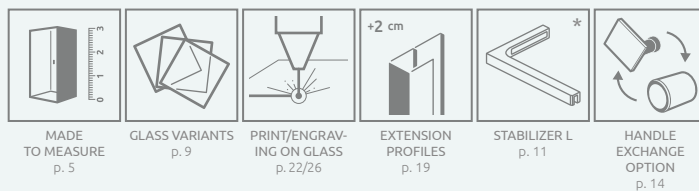

Eos DWJ II

Profile finish:

01 Chrome

Eos DWJ II + Giaros D

Model	Width of niche (X)	Height (H)	TRANSPARENT GLASS
			Art. No.
DWJ II 80 L	780-810	1950	13799440-01L
DWJ II 80 R	780-810	1950	13799440-01R
DWJ II 90 L	880-910	1950	13799441-01L
DWJ II 90 R	880-910	1950	13799441-01R
DWJ II 100 L	980-1010	1950	13799442-01L
DWJ II 100 R	980-1010	1950	13799442-01R
DWJ II 110 L	1080-1110	1950	13799443-01L
DWJ II 110 R	1080-1110	1950	13799443-01R
DWJ II 120 L	1180-1210	1950	13799444-01L
DWJ II 120 R	1180-1210	1950	13799444-01R

TECHNICAL DRAWINGS

Model	X	B	C	D	H
DWJ II 80	780-810	494	245-260	490	1950
DWJ II 90	880-910	594	245-260	590	1950
DWJ II 100	980-1010	694	245-260	690	1950
DWJ II 110*	1080-1110	694	345-360	690	1950
DWJ II 120*	1180-1210	794	345-360	790	1950

ADDITIONAL OPTIONS

Extension profiles		Art. No.
	U profile + 2 cm – it can be mounted as an extension of the front wall	P01-284195001
	U profile + 2 cm – it can be mounted only on the side of the magnet-catch profile	P01-277195001

RECOMMENDED SHOWER TRAYS

Dimensions are given in mm.