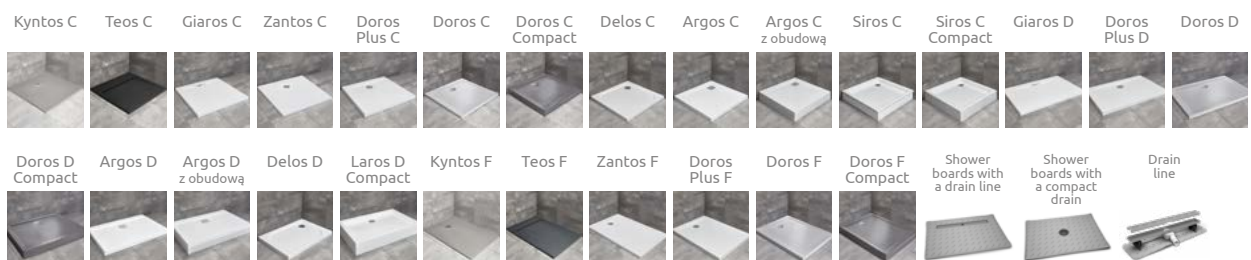

TECHNICAL DRAWINGS

Model	X	B	C	D	H
DWJ II 80	780-810	494	245-260	490	1950
DWJ II 90	880-910	594	245-260	590	1950
DWJ II 100	980-1010	694	245-260	690	1950
DWJ II 110*	1080-1110	694	345-360	690	1950
DWJ II 120*	1180-1210	794	345-360	790	1950

ADDITIONAL OPTIONS

Extension profiles		Art. No.
	U profile + 2 cm – it can be mounted as an extension of the front wall	P01-284195001
	U profile + 2 cm – it can be mounted only on the side of the magnet-catch profile	P01-277195001

RECOMMENDED SHOWER TRAYS

Dimensions are given in mm.