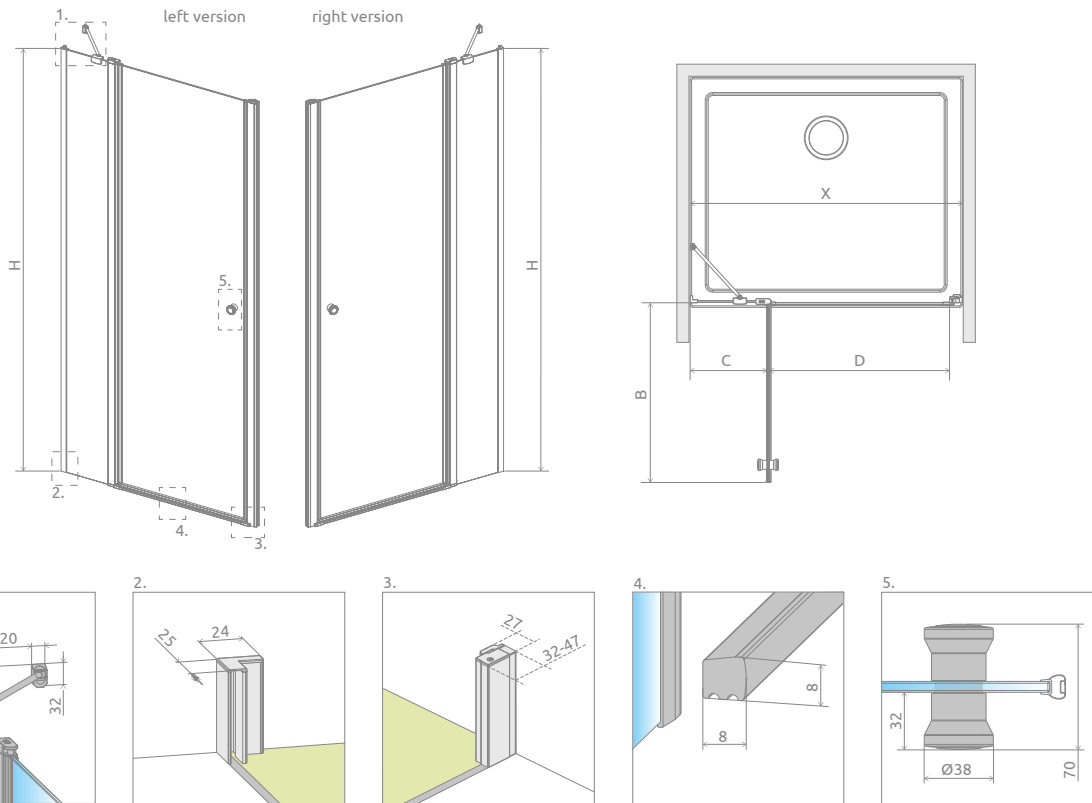

Eos DWJ II

Profile finish:

01 Chrome

Eos DWJ II + Giaros D

Model	Width of niche (X)	Height (H)	TRANSPARENT GLASS
			Art. No.
DWJ II 80 L	780-810	1950	13799440-01L
DWJ II 80 R	780-810	1950	13799440-01R
DWJ II 90 L	880-910	1950	13799441-01L
DWJ II 90 R	880-910	1950	13799441-01R
DWJ II 100 L	980-1010	1950	13799442-01L
DWJ II 100 R	980-1010	1950	13799442-01R
DWJ II 110 L	1080-1110	1950	13799443-01L
DWJ II 110 R	1080-1110	1950	13799443-01R
DWJ II 120 L	1180-1210	1950	13799444-01L
DWJ II 120 R	1180-1210	1950	13799444-01R

TECHNICAL DRAWINGS

Model	X	B	C	D	H
DWJ II 80	780-810	494	245-260	490	1950
DWJ II 90	880-910	594	245-260	590	1950
DWJ II 100	980-1010	694	245-260	690	1950
DWJ II 110*	1080-1110	694	345-360	690	1950
DWJ II 120*	1180-1210	794	345-360	790	1950

ADDITIONAL OPTIONS

Extension profiles		Art. No.
	U profile + 2 cm – it can be mounted as an extension of the front wall	P01-284195001
	U profile + 2 cm – it can be mounted only on the side of the magnet-catch profile	P01-277195001

RECOMMENDED SHOWER TRAYS

Dimensions are given in mm.