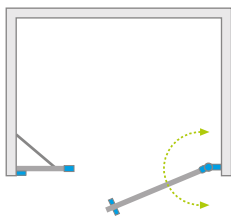

Eos DWS

Profile finish:

01 Chrome

Eos DWS + Kyntos C

Model	Width of niche (X)	Height (H1)	TRANSPARENT GLASS
			Art. No.
DWS 100 L	985-1010	1970	137990-01-01L
DWS 100 R	985-1010	1970	137990-01-01R
DWS 110 L	1085-1110	1970	137991-01-01L
DWS 110 R	1085-1110	1970	137991-01-01R
DWS 120 L	1185-1210	1970	137992-01-01L
DWS 120 R	1185-1210	1970	137992-01-01R
DWS 140 L	1385-1410	1970	137993-01-01L
DWS 140 R	1385-1410	1970	137993-01-01R

TECHNICAL DRAWINGS

Model	X	B	C	D	H1	H2
DWS 100*	985-1010	586	340-355	592	1970	1950
DWS 110*	1085-1110	686	340-355	692	1970	1950
DWS 120*	1185-1210	686	440-455	692	1970	1950
DWS 140	1385-1410	786	540-555	792	1970	1950

RECOMMENDED SHOWER TRAYS

Dimensions are given in mm.