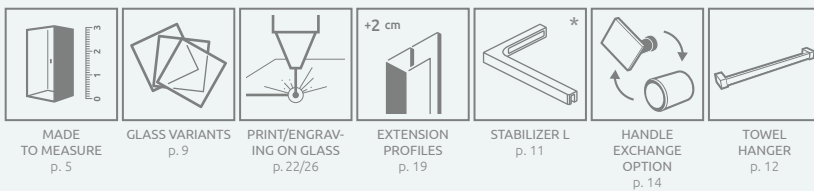

Eos DWS

Profile finish:

01 Chrome

Eos DWS + Kyntos C

Model	Width of niche (X)	Height (H1)	TRANSPARENT GLASS
			Art. No.
DWS 100 L	985-1010	1970	137990-01-01L
DWS 100 R	985-1010	1970	137990-01-01R
DWS 110 L	1085-1110	1970	137991-01-01L
DWS 110 R	1085-1110	1970	137991-01-01R
DWS 120 L	1185-1210	1970	137992-01-01L
DWS 120 R	1185-1210	1970	137992-01-01R
DWS 140 L	1385-1410	1970	137993-01-01L
DWS 140 R	1385-1410	1970	137993-01-01R

TECHNICAL DRAWINGS

Model	X	B	C	D	H1	H2
DWS 100*	985-1010	586	340-355	592	1970	1950
DWS 110*	1085-1110	686	340-355	692	1970	1950
DWS 120*	1185-1210	686	440-455	692	1970	1950
DWS 140	1385-1410	786	540-555	792	1970	1950

ADDITIONAL OPTIONS

Extension profiles		Art. No.
	U profile + 2 cm – it can be mounted only on the side of a profile hinge	P01-137197001
	U profile + 2 cm – it can be mounted only on the side of the front wall	P01-284195001

RECOMMENDED SHOWER TRAYS

Dimensions are given in mm.