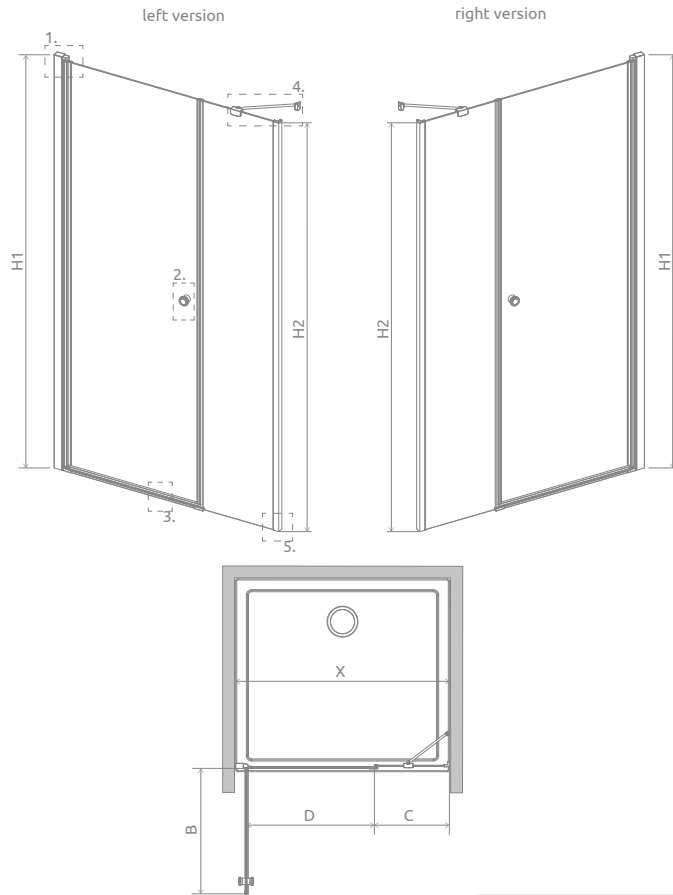

Eos DWS

Profile finish:

01 Chrome

Eos DWS + Kyntos C

Model	Width of niche (X)	Height (H1)	TRANSPARENT GLASS
			Art. No.
DWS 100 L	985-1010	1970	137990-01-01L
DWS 100 R	985-1010	1970	137990-01-01R
DWS 110 L	1085-1110	1970	137991-01-01L
DWS 110 R	1085-1110	1970	137991-01-01R
DWS 120 L	1185-1210	1970	137992-01-01L
DWS 120 R	1185-1210	1970	137992-01-01R
DWS 140 L	1385-1410	1970	137993-01-01L
DWS 140 R	1385-1410	1970	137993-01-01R

TECHNICAL DRAWINGS

Model	X	B	C	D	H1	H2
DWS 100*	985-1010	586	340-355	592	1970	1950
DWS 110*	1085-1110	686	340-355	692	1970	1950
DWS 120*	1185-1210	686	440-455	692	1970	1950
DWS 140	1385-1410	786	540-555	792	1970	1950

ADDITIONAL OPTIONS

Extension profiles		Art. No.
	U profile + 2 cm – it can be mounted only on the side of a profile hinge	P01-137197001
	U profile + 2 cm – it can be mounted only on the side of the front wall	P01-284195001

RECOMMENDED SHOWER TRAYS

Dimensions are given in mm.