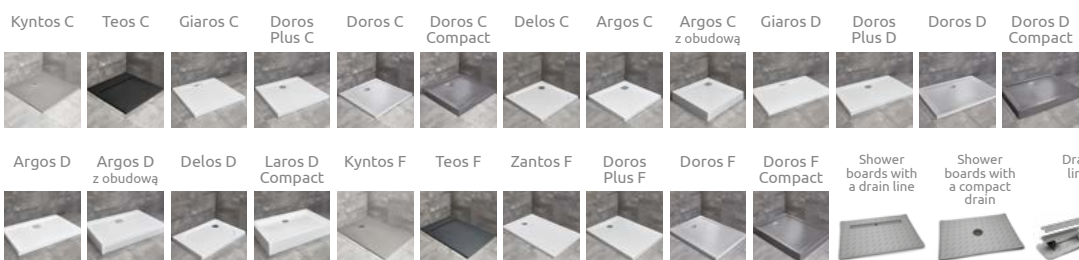

Eos DWS

Profile finish:

01 Chrome

Eos DWS + Kyntos C

Model	Width of niche (X)	Height (H1)	TRANSPARENT GLASS
			Art. No.
DWS 100 L	985-1010	1970	137990-01-01L
DWS 100 R	985-1010	1970	137990-01-01R
DWS 110 L	1085-1110	1970	137991-01-01L
DWS 110 R	1085-1110	1970	137991-01-01R
DWS 120 L	1185-1210	1970	137992-01-01L
DWS 120 R	1185-1210	1970	137992-01-01R
DWS 140 L	1385-1410	1970	137993-01-01L
DWS 140 R	1385-1410	1970	137993-01-01R

TECHNICAL DRAWINGS

Model	X	B	C	D	H1	H2
DWS 100*	985-1010	586	340-355	592	1970	1950
DWS 110*	1085-1110	686	340-355	692	1970	1950
DWS 120*	1185-1210	686	440-455	692	1970	1950
DWS 140	1385-1410	786	540-555	792	1970	1950

ADDITIONAL OPTIONS

Extension profiles		Art. No.
	U profile + 2 cm – it can be mounted only on the side of a profile hinge	P01-137197001
	U profile + 2 cm – it can be mounted only on the side of the front wall	P01-284195001

RECOMMENDED SHOWER TRAYS

Dimensions are given in mm.