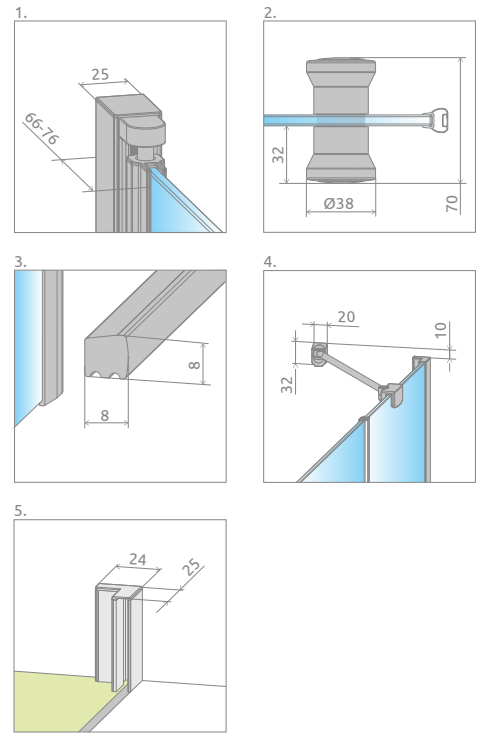

Eos DWS

Profile finish:

01 Chrome

Eos DWS + Kyntos C

Model	Width of niche (X)	Height (H1)	TRANSPARENT GLASS
			Art. No.
DWS 100 L	985-1010	1970	137990-01-01L
DWS 100 R	985-1010	1970	137990-01-01R
DWS 110 L	1085-1110	1970	137991-01-01L
DWS 110 R	1085-1110	1970	137991-01-01R
DWS 120 L	1185-1210	1970	137992-01-01L
DWS 120 R	1185-1210	1970	137992-01-01R
DWS 140 L	1385-1410	1970	137993-01-01L
DWS 140 R	1385-1410	1970	137993-01-01R

TECHNICAL DRAWINGS

Model	X	B	C	D	H1	H2
DWS 100*	985-1010	586	340-355	592	1970	1950
DWS 110*	1085-1110	686	340-355	692	1970	1950
DWS 120*	1185-1210	686	440-455	692	1970	1950
DWS 140	1385-1410	786	540-555	792	1970	1950

ADDITIONAL OPTIONS

Extension profiles		Art. No.
	U profile + 2 cm – it can be mounted only on the side of a profile hinge	P01-137197001
	U profile + 2 cm – it can be mounted only on the side of the front wall	P01-284195001

RECOMMENDED SHOWER TRAYS

Dimensions are given in mm.