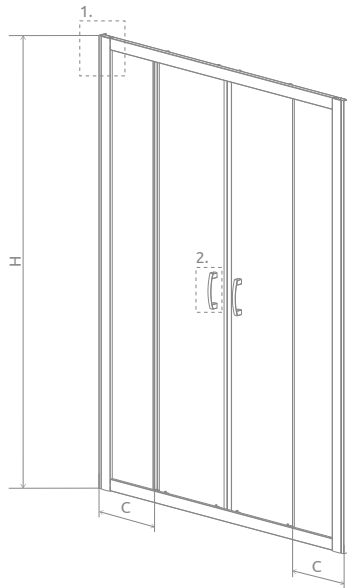

Premium Plus DWD

Profile finish:

01 Chrome

Premium Plus DWD + shower board

Model	Width of niche (X)	Height (H)	TRANSPARENT GLASS	GLASS FINISH	
			Art. No.	Fabric	Brown
				Art. No.	Art. No.
DWD 140	1375-1415	1900	33353-01-01N	–	33353-01-08N
DWD 150	1475-1515	1900	33393-01-01N	–	–
DWD 160	1575-1615	1900	33363-01-01N	33363-01-06N	33363-01-08N
DWD 180	1775-1815	1900	33373-01-01N	33373-01-06N	33373-01-08N

Model	X	C	D	H
DWD 140	1375-1415	292-312	515	1900
DWD 150	1475-1515	292-312	515	1900
DWD 160	1575-1615	342-362	615	1900
DWD 180	1775-1815	392-412	715	1900

ADDITIONAL OPTIONS

MADE TO MEASURE
p. 5

PRINT/ENGRAVING ON GLASS
p. 22/26

EXTENSION PROFILES
p. 19

Extension profiles	Art. No.
 U profile + 2 cm	P01-130190001
 U profile + 4 cm	P01-131190001

RECOMMENDED SHOWER TRAYS