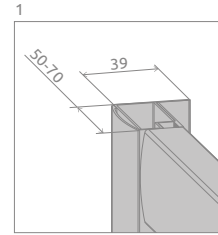

Premium Plus DWD

Profile finish:

01 Chrome

Premium Plus DWD + shower board

Model	Width of niche (X)	Height (H)	TRANSPARENT GLASS	GLASS FINISH	
			Art. No.	Fabric	Brown
				Art. No.	Art. No.
DWD 140	1375-1415	1900	33353-01-01N	–	33353-01-08N
DWD 150	1475-1515	1900	33393-01-01N	–	–
DWD 160	1575-1615	1900	33363-01-01N	33363-01-06N	33363-01-08N
DWD 180	1775-1815	1900	33373-01-01N	33373-01-06N	33373-01-08N

Model	X	C	D	H
DWD 140	1375-1415	292-312	515	1900
DWD 150	1475-1515	292-312	515	1900
DWD 160	1575-1615	342-362	615	1900
DWD 180	1775-1815	392-412	715	1900

ADDITIONAL OPTIONS

MADE TO MEASURE
p. 5

PRINT/ENGRAVING ON GLASS
p. 22/26

EXTENSION PROFILES
p. 19

Extension profiles	Art. No.
 U profile + 2 cm	P01-130190001
 U profile + 4 cm	P01-131190001

RECOMMENDED SHOWER TRAYS