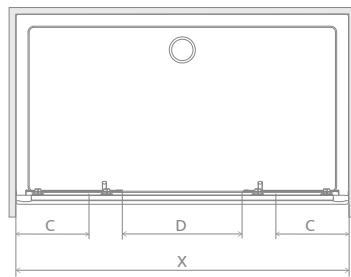

Premium Plus DWD

Profile finish:

01 Chrome

Premium Plus DWD + shower board

Model	Width of niche (X)	Height (H)	TRANSPARENT GLASS	GLASS FINISH	
			Art. No.	Fabric	Brown
				Art. No.	Art. No.
DWD 140	1375-1415	1900	33353-01-01N	–	33353-01-08N
DWD 150	1475-1515	1900	33393-01-01N	–	–
DWD 160	1575-1615	1900	33363-01-01N	33363-01-06N	33363-01-08N
DWD 180	1775-1815	1900	33373-01-01N	33373-01-06N	33373-01-08N

Model	X	C	D	H
DWD 140	1375-1415	292-312	515	1900
DWD 150	1475-1515	292-312	515	1900
DWD 160	1575-1615	342-362	615	1900
DWD 180	1775-1815	392-412	715	1900

ADDITIONAL OPTIONS

MADE TO MEASURE
p. 5

PRINT/ENGRAVING ON GLASS
p. 22/26

EXTENSION PROFILES
p. 19

Extension profiles	Art. No.
 U profile + 2 cm	P01-130190001
 U profile + 4 cm	P01-131190001

RECOMMENDED SHOWER TRAYS