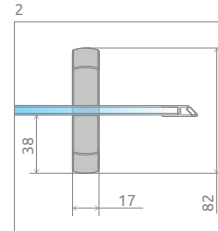

Premium Plus DWD

Profile finish:

01 Chrome

Premium Plus DWD + shower board

Model	Width of niche (X)	Height (H)	TRANSPARENT GLASS	GLASS FINISH	
			Art. No.	Fabric	Brown
				Art. No.	Art. No.
DWD 140	1375-1415	1900	33353-01-01N	–	33353-01-08N
DWD 150	1475-1515	1900	33393-01-01N	–	–
DWD 160	1575-1615	1900	33363-01-01N	33363-01-06N	33363-01-08N
DWD 180	1775-1815	1900	33373-01-01N	33373-01-06N	33373-01-08N

Model	X	C	D	H
DWD 140	1375-1415	292-312	515	1900
DWD 150	1475-1515	292-312	515	1900
DWD 160	1575-1615	342-362	615	1900
DWD 180	1775-1815	392-412	715	1900

ADDITIONAL OPTIONS

MADE TO MEASURE
p. 5

PRINT/ENGRAVING ON GLASS
p. 22/26

EXTENSION PROFILES
p. 19

Extension profiles	Art. No.
 U profile + 2 cm	P01-130190001
 U profile + 4 cm	P01-131190001

RECOMMENDED SHOWER TRAYS