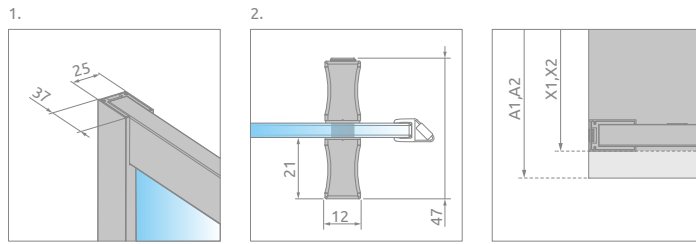

Alienta A/E

Alienta A + Argos A

Profile finish:

01 Chrome 54 Black

SYMMETRIC SHOWER ENCLOSURES

Model	Tray width (A)	Height (H)	TRANSPARENT GLASS	
			profile finish: CHROME Art. No.	profile finish: BLACK Art. No.
A 80×80	800×800	1900	10228080-01-01	10228080-54-01
A 90×90	900×900	1900	10229090-01-01	10229090-54-01

ASYMMETRIC SHOWER ENCLOSURES

This is an universal shower enclosure. It is possible to install it as a right or left version.

Model	Tray width (A)	Height (H)	TRANSPARENT GLASS	
			profile finish: CHROME Art. No.	profile finish: BLACK Art. No.
E 80×90	800×900	1900	10248090-01-01	10248090-54-01
E 80×100	800×1000	1900	10248010-01-01	10248010-54-01

TECHNICAL DRAWINGS

Model	A1	A2	X1	X2	C1	C2	D	H
A 80×80	800	800	785-800	785-800	265-280	265-280	475	1900
A 90×90	900	900	885-900	885-900	365-380	365-380	560	1900
E 80×90	800	900	785-800	885-900	265-280	365-380	515	1900
E 80×100	800	1000	785-800	985-1000	265-280	465-480	515	1900

RECOMMENDED SHOWER TRAYS

Dimensions are given in mm.