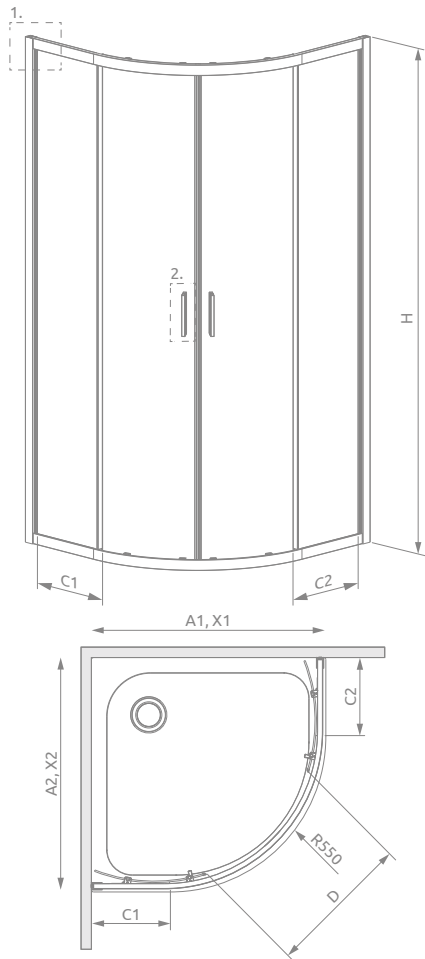

Alienta A/E

Alienta A + Argos A

Profile finish:

01 Chrome 54 Black

SYMMETRIC SHOWER ENCLOSURES

Model	Tray width (A)	Height (H)	TRANSPARENT GLASS	
			profile finish: CHROME Art. No.	profile finish: BLACK Art. No.
A 80×80	800×800	1900	10228080-01-01	10228080-54-01
A 90×90	900×900	1900	10229090-01-01	10229090-54-01

ASYMMETRIC SHOWER ENCLOSURES

This is an universal shower enclosure. It is possible to install it as a right or left version.

Model	Tray width (A)	Height (H)	TRANSPARENT GLASS	
			profile finish: CHROME Art. No.	profile finish: BLACK Art. No.
E 80×90	800×900	1900	10248090-01-01	10248090-54-01
E 80×100	800×1000	1900	10248010-01-01	10248010-54-01

TECHNICAL DRAWINGS

Model	A1	A2	X1	X2	C1	C2	D	H
A 80×80	800	800	785-800	785-800	265-280	265-280	475	1900
A 90×90	900	900	885-900	885-900	365-380	365-380	560	1900
E 80×90	800	900	785-800	885-900	265-280	365-380	515	1900
E 80×100	800	1000	785-800	985-1000	265-280	465-480	515	1900

RECOMMENDED SHOWER TRAYS

Dimensions are given in mm.