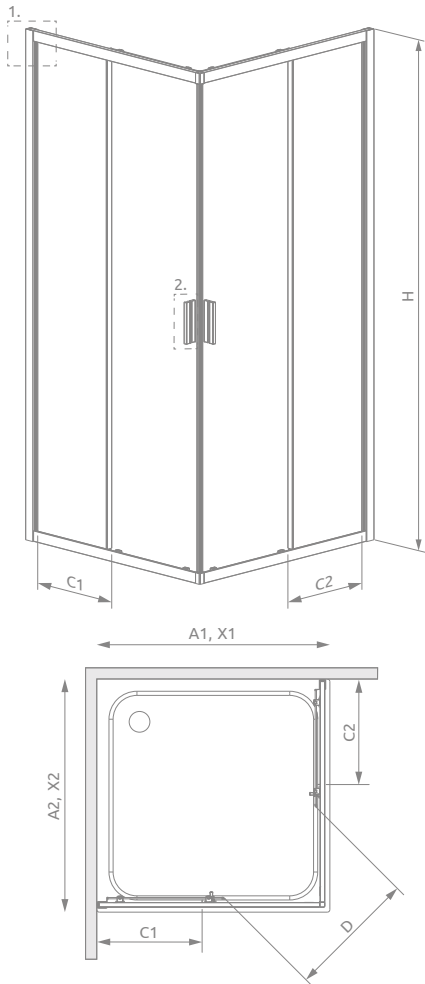

Alienta C/D

Alienta D + Doros F

Profile finish:

01 Chrome 54 Black

SYMMETRIC SHOWER ENCLOSURES

Model	Tray width (A)	Height (H)	TRANSPARENT GLASS	
			profile finish: CHROME Art. No.	profile finish: BLACK Art. No.
C 80×80	800×800	1900	10238080-01-01	10238080-54-01
C 90×90	900×900	1900	10239090-01-01	10239090-54-01

ASYMMETRIC SHOWER ENCLOSURES

This is an universal shower enclosure. It is possible to install it as a right or left version.

Model	Tray width (A)	Height (H)	TRANSPARENT GLASS	
			profile finish: CHROME Art. No.	profile finish: BLACK Art. No.
D 80×90	800×900	1900	10258090-01-01	10258090-54-01
D 80×100	800×1000	1900	10258010-01-01	10258010-54-01

TECHNICAL DRAWINGS

Model	A1	A2	X1	X2	C1	C2	D	H
C 80×80	800	800	785-800	785-800	357-372	357-372	430	1900
C 90×90	900	900	885-900	885-900	407-422	407-422	500	1900
D 80×90	800	900	785-800	885-900	357-372	407-422	465	1900
D 80×100	800	1000	785-800	985-1000	357-372	457-472	500	1900

RECOMMENDED SHOWER TRAYS

Dimensions are given in mm.