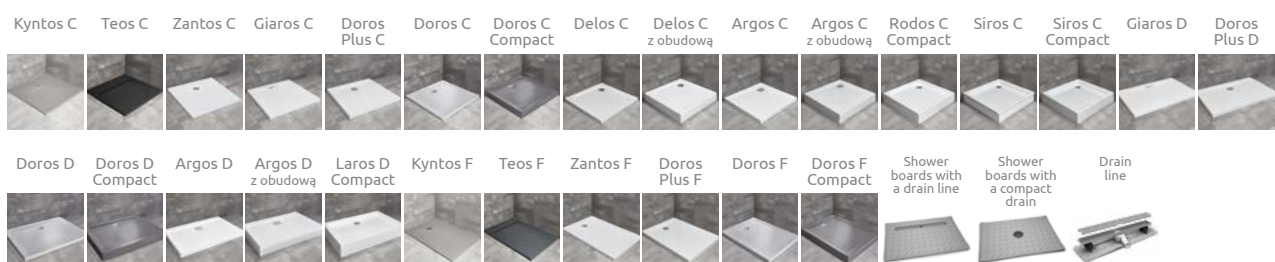

ASYMMETRIC SHOWER ENCLOSURES

This is an universal shower enclosure. It is possible to install it as a right or left version.

Model	Tray width (A)	Height (H)	TRANSPARENT GLASS	
			profile finish: CHROME Art. No.	profile finish: BLACK Art. No.
D 80×90	800×900	1900	10258090-01-01	10258090-54-01
D 80×100	800×1000	1900	10258010-01-01	10258010-54-01

ADDITIONAL OPTIONS

EXTENSION
PROFILES
p. 19

Extension profiles	profile finish: CHROME Art. No.	profile finish: BLACK Art. No.
 Profile + 2 cm*	P01-276190001	P01-276190054

* possibility of connecting extension profiles

RECOMMENDED SHOWER TRAYS

Dimensions are given in mm.