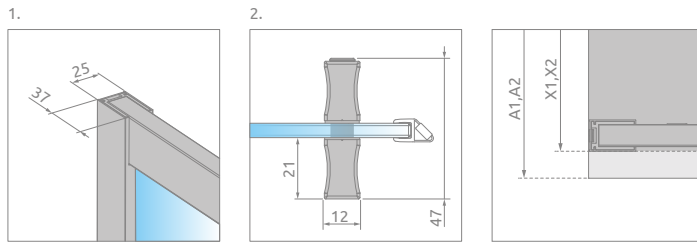

Alienta C/D

Alienta D + Doros F

Profile finish:

01 Chrome 54 Black

SYMMETRIC SHOWER ENCLOSURES

Model	Tray width (A)	Height (H)	TRANSPARENT GLASS	
			profile finish: CHROME Art. No.	profile finish: BLACK Art. No.
C 80×80	800×800	1900	10238080-01-01	10238080-54-01
C 90×90	900×900	1900	10239090-01-01	10239090-54-01

ASYMMETRIC SHOWER ENCLOSURES

This is an universal shower enclosure. It is possible to install it as a right or left version.

Model	Tray width (A)	Height (H)	TRANSPARENT GLASS	
			profile finish: CHROME Art. No.	profile finish: BLACK Art. No.
D 80×90	800×900	1900	10258090-01-01	10258090-54-01
D 80×100	800×1000	1900	10258010-01-01	10258010-54-01

TECHNICAL DRAWINGS

Model	A1	A2	X1	X2	C1	C2	D	H
C 80×80	800	800	785-800	785-800	357-372	357-372	430	1900
C 90×90	900	900	885-900	885-900	407-422	407-422	500	1900
D 80×90	800	900	785-800	885-900	357-372	407-422	465	1900
D 80×100	800	1000	785-800	985-1000	357-372	457-472	500	1900

RECOMMENDED SHOWER TRAYS

Dimensions are given in mm.