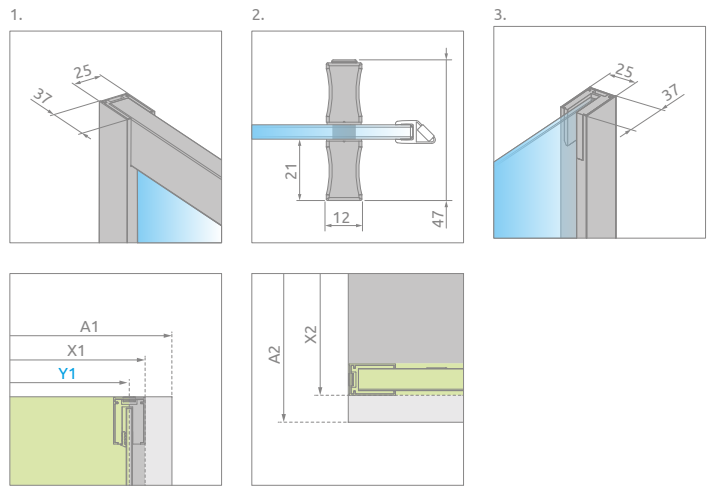

TECHNICAL DRAWINGS

Door	A1	X1	Y1	C	D	H
DWJ 100	1000	985-1005	972-992	465-485	400	1900
DWJ 110	1100	1085-1105	1072-1092	515-535	450	1900
DWJ 120	1200	1185-1205	1172-1192	565-585	500	1900
DWJ 130	1300	1285-1305	1272-1292	615-635	550	1900
DWJ 140	1400	1385-1405	1372-1392	665-685	600	1900

Sidewall	A2	X2
S 80	800	785-800
S 90	900	885-900

ADDITIONAL OPTIONS

It is possible to order a three-walled shower enclosure, please provide 3 article numbers: DWJ door and two S walls.