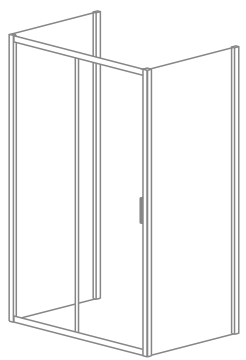

Extension profiles	profile finish: CHROME Art. No.	profile finish: BLACK Art. No.
Profile + 2 cm*	P01-276190001	P01-276190054

* possibility of connecting extension profiles