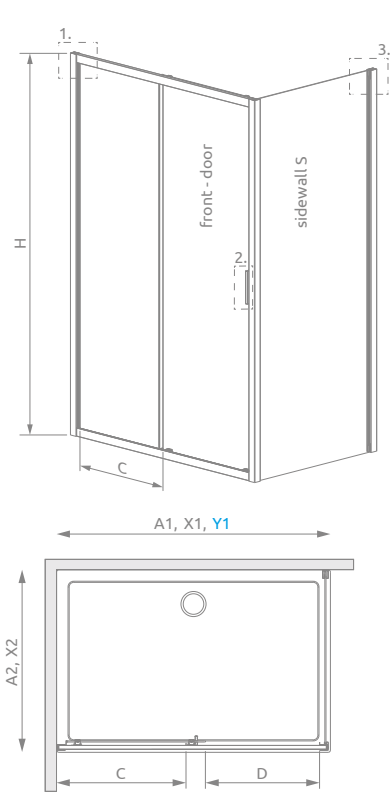

TECHNICAL DRAWINGS

Door	A1	X1	Y1	C	D	H
DWJ 100	1000	985-1005	972-992	465-485	400	1900
DWJ 110	1100	1085-1105	1072-1092	515-535	450	1900
DWJ 120	1200	1185-1205	1172-1192	565-585	500	1900
DWJ 130	1300	1285-1305	1272-1292	615-635	550	1900
DWJ 140	1400	1385-1405	1372-1392	665-685	600	1900

Sidewall	A2	X2
S 80	800	785-800
S 90	900	885-900

ADDITIONAL OPTIONS

It is possible to order a three-walled shower enclosure, please provide 3 article numbers: DWJ door and two S walls.