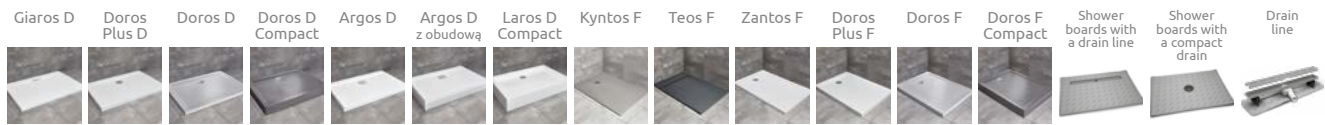

Alienta DWJ+S

Alienta DWJ+S + Argos D

Profile finish:

01 Chrome 54 Black

Shower enclosure set consists of 2 parts: sliding door DWJ and sidewall S. Please specify both article numbers when placing an order. This is an universal shower enclosure. It is possible to install it as a right or left version.

TECHNICAL DRAWINGS

Door	A1	X1	Y1	C	D	H
DWJ 100	1000	985-1005	972-992	465-485	400	1900
DWJ 110	1100	1085-1105	1072-1092	515-535	450	1900
DWJ 120	1200	1185-1205	1172-1192	565-585	500	1900
DWJ 130	1300	1285-1305	1272-1292	615-635	550	1900
DWJ 140	1400	1385-1405	1372-1392	665-685	600	1900

Sidewall	A2	X2
S 80	800	785-800
S 90	900	885-900

ADDITIONAL OPTIONS

It is possible to order a three-walled shower enclosure, please provide 3 article numbers: DWJ door and two S walls.

Extension profiles	profile finish: CHROME Art. No.	profile finish: BLACK Art. No.
Profile + 2 cm*	P01-276190001	P01-276190054

* possibility of connecting extension profiles

RECOMMENDED SHOWER TRAYS

Dimensions are given in mm.