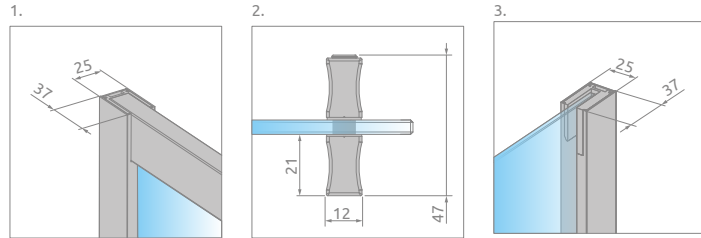

Alienta DWJ

Alienta DWJ + Kyntos F

Profile finish:

01 Chrome 54 Black

This is a universal door. It is possible to install it as a right or left version.

Model	Width of niche (X)	Height (H)	TRANSPARENT GLASS	
			profile finish: CHROME Art. No.	profile finish: BLACK Art. No.
DWJ 100	985-1015	1900	10260100-01-01	10260100-54-01
DWJ 110	1085-1115	1900	10260110-01-01	10260110-54-01
DWJ 120	1185-1215	1900	10260120-01-01	10260120-54-01
DWJ 130	1285-1315	1900	10260130-01-01	10260130-54-01
DWJ 140	1385-1415	1900	10260140-01-01	10260140-54-01

TECHNICAL DRAWINGS

Model	X	C	D	H
DWJ 100	985-1015	465-485	400	1900
DWJ 110	1085-1115	515-535	450	1900
DWJ 120	1185-1215	565-585	500	1900
DWJ 130	1285-1315	615-635	550	1900
DWJ 140	1385-1415	665-685	600	1900

ADDITIONAL OPTIONS

Extension profiles	profile finish: CHROME Art. No.	profile finish: BLACK Art. No.

* possibility of connecting extension profiles

RECOMMENDED SHOWER TRAYS

Dimensions are given in mm.