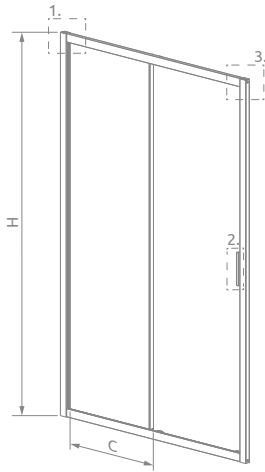

Alienta DWJ

Alienta DWJ + Kyntos F

Profile finish:

01 Chrome 54 Black

This is a universal door. It is possible to install it as a right or left version.

Model	Width of niche (X)	Height (H)	TRANSPARENT GLASS	
			profile finish: CHROME Art. No.	profile finish: BLACK Art. No.
DWJ 100	985-1015	1900	10260100-01-01	10260100-54-01
DWJ 110	1085-1115	1900	10260110-01-01	10260110-54-01
DWJ 120	1185-1215	1900	10260120-01-01	10260120-54-01
DWJ 130	1285-1315	1900	10260130-01-01	10260130-54-01
DWJ 140	1385-1415	1900	10260140-01-01	10260140-54-01

TECHNICAL DRAWINGS

Model	X	C	D	H
DWJ 100	985-1015	465-485	400	1900
DWJ 110	1085-1115	515-535	450	1900
DWJ 120	1185-1215	565-585	500	1900
DWJ 130	1285-1315	615-635	550	1900
DWJ 140	1385-1415	665-685	600	1900

ADDITIONAL OPTIONS

Extension profiles	profile finish: CHROME Art. No.	profile finish: BLACK Art. No.

* possibility of connecting extension profiles

RECOMMENDED SHOWER TRAYS

Dimensions are given in mm.