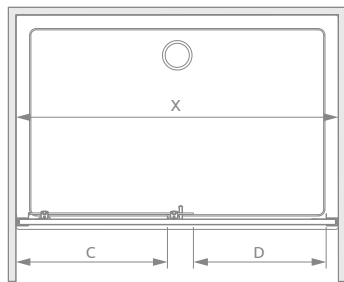

Alienta DWJ

Alienta DWJ + Kyntos F

Profile finish:

01 Chrome 54 Black

This is a universal door. It is possible to install it as a right or left version.

Model	Width of niche (X)	Height (H)	TRANSPARENT GLASS	
			profile finish: CHROME Art. No.	profile finish: BLACK Art. No.
DWJ 100	985-1015	1900	10260100-01-01	10260100-54-01
DWJ 110	1085-1115	1900	10260110-01-01	10260110-54-01
DWJ 120	1185-1215	1900	10260120-01-01	10260120-54-01
DWJ 130	1285-1315	1900	10260130-01-01	10260130-54-01
DWJ 140	1385-1415	1900	10260140-01-01	10260140-54-01

TECHNICAL DRAWINGS

Model	X	C	D	H
DWJ 100	985-1015	465-485	400	1900
DWJ 110	1085-1115	515-535	450	1900
DWJ 120	1185-1215	565-585	500	1900
DWJ 130	1285-1315	615-635	550	1900
DWJ 140	1385-1415	665-685	600	1900

ADDITIONAL OPTIONS

Extension profiles	profile finish: CHROME Art. No.	profile finish: BLACK Art. No.

* possibility of connecting extension profiles

RECOMMENDED SHOWER TRAYS

Dimensions are given in mm.