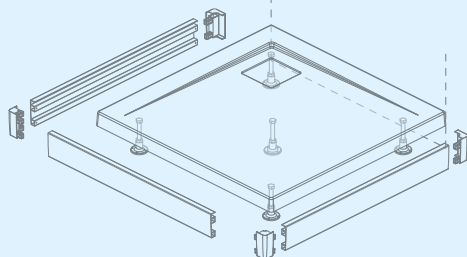

CORNER

Colour	Art. No.
Chrome	003-019000301
White	003-019000304

ARGOS – panel variants

When ordering a shower tray, please select a variant of panel and order the following, depending on the selection:

Front panel (for recess doors) – a shower tray with legs, 1 panel, 2 endings in appropriate finish colour

An L-shaped bilateral variant (for corner-mounted shower enclosures) – a shower tray with legs, 2 panels of the appropriate length and finish colour, 2 endings and 1 corner in the appropriate finish colour

A U-shaped variant (for wall-backed shower enclosures) – a shower tray with legs, 3 panels of the appropriate length and finish colour, 2 endings and 2 corners in the appropriate finish colour