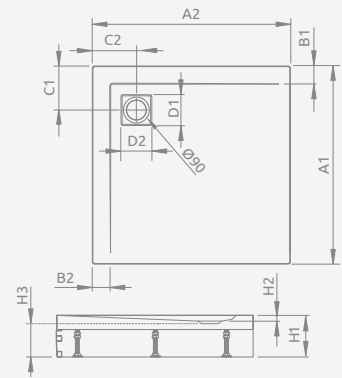

■ ARGOS C with front panel

Aluminium panel with chrome or white colour finish, Ø 90 mm hole for a siphon, recommended siphon: R399. When ordering a shower tray, please select the variant of a panel.

* panel variants: page 434

ARGOS C	A1	A2	B1	B2	C1	C2	D1	D2	H1	H2	H3
80×80	800	800	80	80	200	200	135	135	145	20	90
90×90	900	900	80	80	200	200	135	135	145	20	90
100×100	1000	1000	80	80	200	200	135	135	145	20	90

PANEL

Dimensions	Colour	Art. No.
800	Chrome	001-510074001
900		001-510084001
1000		001-510094001
800	White	001-510074004
900		001-510084004
1000		001-510094004

An L-shaped bilateral variant (for corner-mounted shower enclosures) – a shower tray with legs, 2 panels of the appropriate length and finish colour, 2 endings and 1 corner in the appropriate finish colour

A U-shaped variant (for wall-backed shower enclosures) – a shower tray with legs, 3 panels of the appropriate length and finish colour, 2 endings and 2 corners in the appropriate finish colour