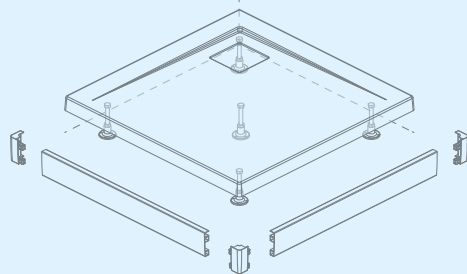

CORNER

Colour	Art. No.
Chrome	003-019000301
White	003-019000304

ARGOS – panel variants

When ordering a shower tray, please select a variant of panel and order the following, depending on the selection:

Front panel (for recess doors) – a shower tray with legs, 1 panel, 2 endings in appropriate finish colour

An L-shaped bilateral variant (for corner-mounted shower enclosures) – a shower tray with legs, 2 panels of the appropriate length and finish colour, 2 endings and 1 corner in the appropriate finish colour

A U-shaped variant (for wall-backed shower enclosures) – a shower tray with legs, 3 panels of the appropriate length and finish colour, 2 endings and 2 corners in the appropriate finish colour