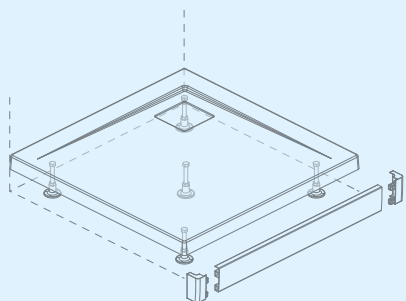

ENDING

Variant	Colour	Art. No.
left	Chrome	003-019000101
right		003-019000201
left	White	003-019000104
right		003-019000204

TRAY WITH LEGS

Model	Art. No.
ARGOS C with legs 80×80	4ACN88-02
ARGOS C with legs 90×90	4ACN99-02
ARGOS C with legs 100×100	4ACN1010-02

CORNER

Colour	Art. No.
Chrome	003-019000301
White	003-019000304

ARGOS – panel variants

When ordering a shower tray, please select a variant of panel and order the following, depending on the selection:

Front panel (for recess doors) – a shower tray with legs, 1 panel, 2 endings in appropriate finish colour

An L-shaped bilateral variant (for corner-mounted shower enclosures) – a shower tray with legs, 2 panels of the appropriate length and finish colour, 2 endings and 1 corner in the appropriate finish colour

A U-shaped variant (for wall-backed shower enclosures) – a shower tray with legs, 3 panels of the appropriate length and finish colour, 2 endings and 2 corners in the appropriate finish colour