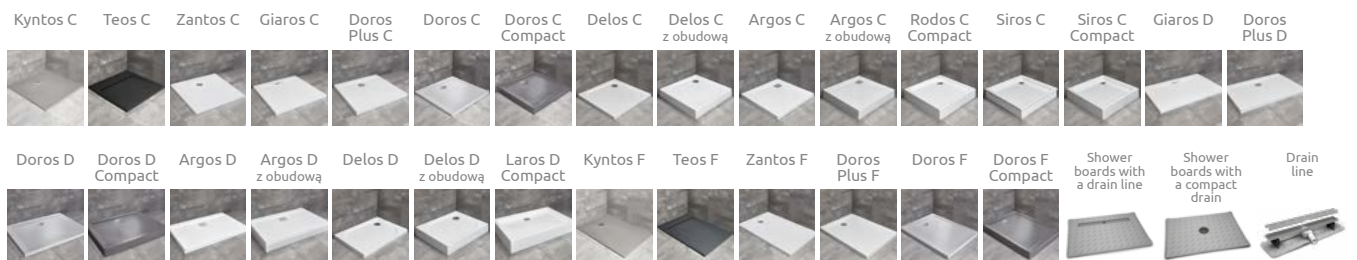

Arta KDJ I / QL KDJ I

Profile finish:

03 Chrome+

Arta KDJ I + Argos C

Shower enclosure set consists of 2 parts: door and sidewall S1. Please specify all the article numbers when making an order. For the QL KDJ I model, use the configurator (www.konfigurator.radaway.eu) or fill in the order form for a non-standard product.

– available only in the "Made to Measure" programme. Please specify the product dimension.

TECHNICAL DRAWINGS

Sidewall	A2	X2	Y2
S1 70	700	692-702	673-683
S1 75	750	742-752	723-733
S1 80	800	792-802	773-783
S1 90	900	892-902	873-883
S1 100	1000	992-1002	973-983
S1 110	1100	1092-1102	1073-1083
S1 120	1200	1192-1202	1173-1183

ADDITIONAL OPTIONS

Arta

- MADE TO MEASURE p. 5
- GLASS VARIANTS p. 9
- PRINT/ENGRAVING ON GLASS p. 22/26
- INSIDE BRACKETS p. 15
- TOWEL HANGER p. 12
- MAXIMUM HEIGHT 230 cm

RECOMMENDED SHOWER TRAYS

Dimensions are given in mm.