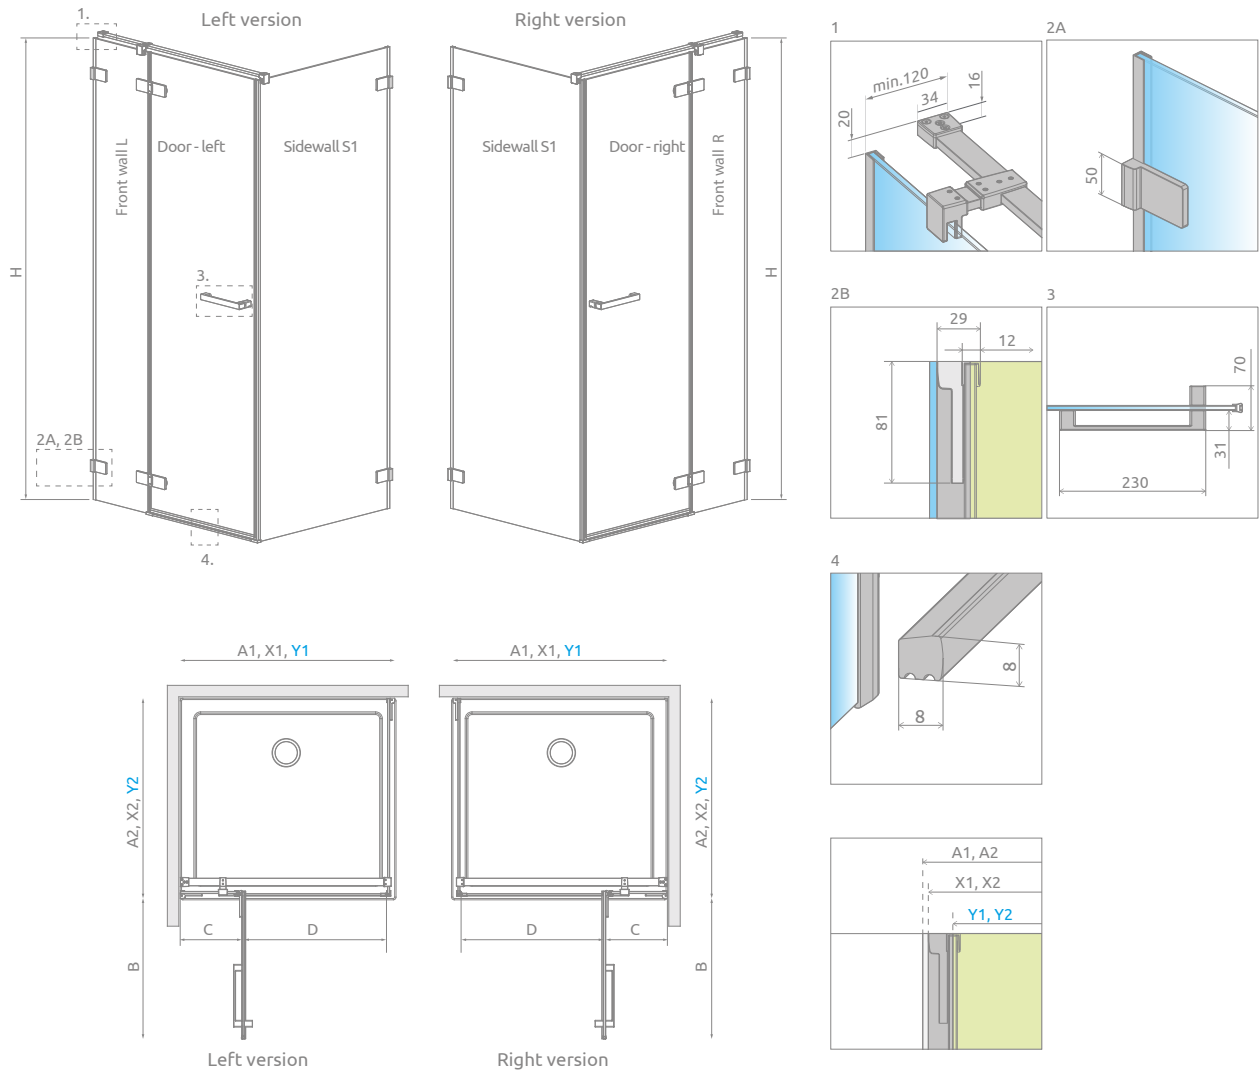

TECHNICAL DRAWINGS

Arta

Front	A1	X1	Y1	B	C	D	H
KDJ II Front 80	800	795-805	773-783	502	248-258	510	2000
KDJ II Front 90	900	895-905	873-883	602	248-258	610	2000
KDJ II Front 100	1000	995-1005	973-983	602	348-358	610	2000
KDJ II Front 110	1100	1095-1105	1073-1083	802	248-258	810	2000
KDJ II Front 120	1200	1195-1205	1173-1183	802	348-358	810	2000
KDJ II Front 130	1300	1295-1305	1273-1283	802	448-458	810	2000
KDJ II Front 140	1400	1395-1405	1373-1383	802	548-558	810	2000

Sidewall	A2	X2	Y2
S1 70	700	695-705	673-683
S1 75	750	745-755	723-733
S1 80	800	795-805	773-783
S1 90	900	895-905	873-883
S1 100	1000	995-1005	973-983
S1 110	1100	1095-1105	1073-1083
S1 120	1200	1195-1205	1173-1183