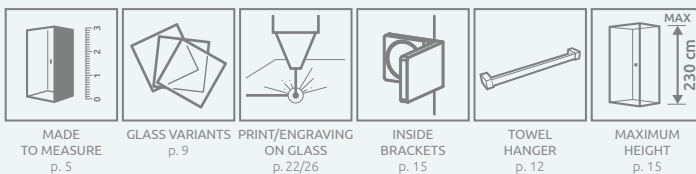

Arta KDJ II

Profile finish:

03 Chrome+

Arta KDJ II + Giaros D

Shower enclosure set consists of 3 parts: front (two elements) and sidewall S1. Please specify all the article numbers when making an order.

FRONT (consists of two elements, each with individual article number)

SIDEWALL S1

Model	Tray width (A2)	Dimension to the glass panel axis (Y2)	Height (H)	TRANSPARENT GLASS
				Art. No.
S1 70	700	673-683	2000	386019-03-01
S1 75	750	723-733	2000	386018-03-01
S1 80	800	773-783	2000	386020-03-01
S1 90	900	873-883	2000	386021-03-01
S1 100	1000	973-983	2000	386022-03-01
S1 110	1100	1073-1083	2000	386023-03-01
S1 120	1200	1173-1183	2000	386024-03-01

TECHNICAL DRAWINGS

Arta

Front	A1	X1	Y1	B	C	D	H
KDJ II Front 80	800	795-805	773-783	502	248-258	510	2000
KDJ II Front 90	900	895-905	873-883	602	248-258	610	2000
KDJ II Front 100	1000	995-1005	973-983	602	348-358	610	2000
KDJ II Front 110	1100	1095-1105	1073-1083	802	248-258	810	2000
KDJ II Front 120	1200	1195-1205	1173-1183	802	348-358	810	2000
KDJ II Front 130	1300	1295-1305	1273-1283	802	448-458	810	2000
KDJ II Front 140	1400	1395-1405	1373-1383	802	548-558	810	2000

ADDITIONAL OPTIONS

RECOMMENDED SHOWER TRAYS

Dimensions are given in mm.