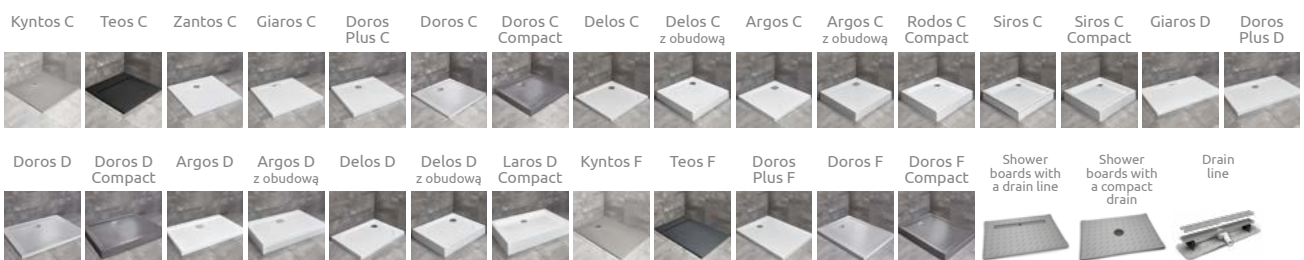

Arta KDJ II

Profile finish:

03 Chrome+

Arta KDJ II + Giaros D

Shower enclosure set consists of 3 parts: front (two elements) and sidewall S1. Please specify all the article numbers when making an order.

FRONT (consists of two elements, each with individual article number)

TECHNICAL DRAWINGS

Arta

Front	A1	X1	Y1	B	C	D	H
KDJ II Front 80	800	795-805	773-783	502	248-258	510	2000
KDJ II Front 90	900	895-905	873-883	602	248-258	610	2000
KDJ II Front 100	1000	995-1005	973-983	602	348-358	610	2000
KDJ II Front 110	1100	1095-1105	1073-1083	802	248-258	810	2000
KDJ II Front 120	1200	1195-1205	1173-1183	802	348-358	810	2000
KDJ II Front 130	1300	1295-1305	1273-1283	802	448-458	810	2000
KDJ II Front 140	1400	1395-1405	1373-1383	802	548-558	810	2000

Sidewall	A2	X2	Y2
S1 70	700	695-705	673-683
S1 75	750	745-755	723-733
S1 80	800	795-805	773-783
S1 90	900	895-905	873-883
S1 100	1000	995-1005	973-983
S1 110	1100	1095-1105	1073-1083
S1 120	1200	1195-1205	1173-1183

ADDITIONAL OPTIONS

RECOMMENDED SHOWER TRAYS

Dimensions are given in mm.