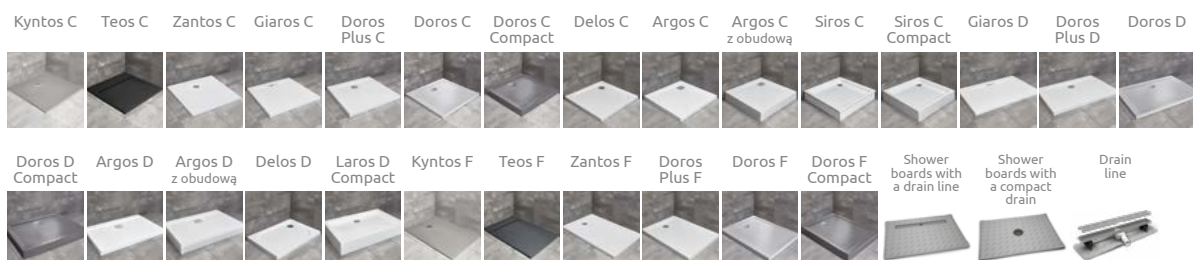

RECOMMENDED SHOWER TRAYS

Dimensions are given in mm.