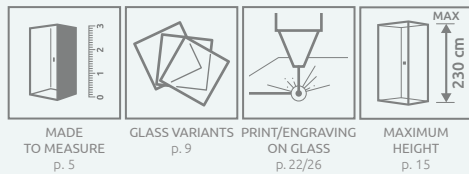

# TECHNICAL DRAWINGS

| Model     | X        | B   | D   | H    |
|-----------|----------|-----|-----|------|
| DWJ I 70  | 693-707  | 614 | 616 | 2000 |
| DWJ I 80  | 793-807  | 714 | 716 | 2000 |
| DWJ I 90  | 893-907  | 814 | 816 | 2000 |
| DWJ I 100 | 993-1007 | 914 | 916 | 2000 |

## RECOMMENDED SHOWER TRAYS

Dimensions are given in mm.