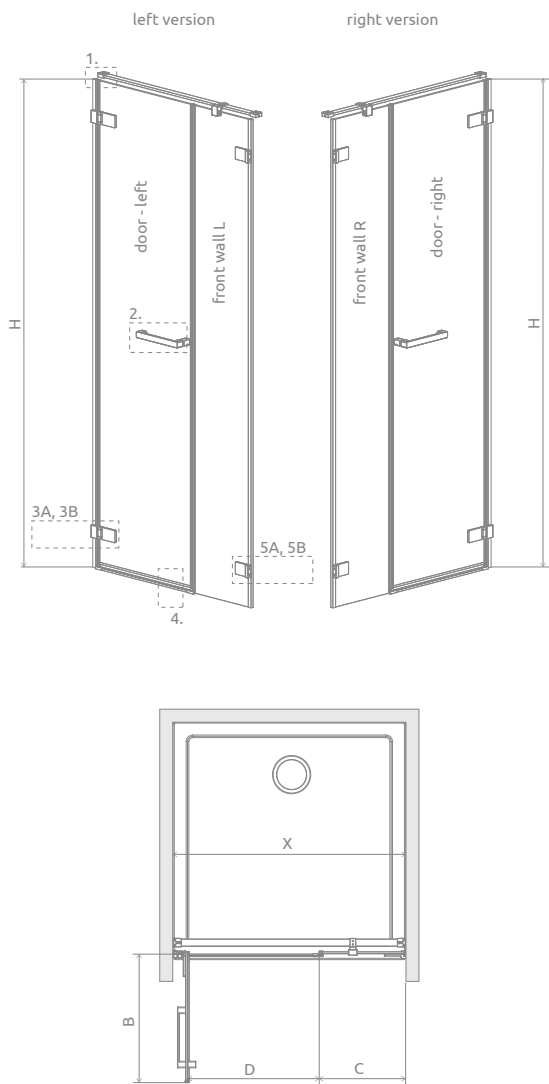

TECHNICAL DRAWINGS

If the width of the front of the cabin (X) is ≤ 1600, we can use two types of stabilization – perpendicular or parallel (delivered as standard). This option should be clearly marked in the order.

Model	X	B	C	D	H
DWS 100*	992-1008	614	325-335	617	2000
DWS 110*	1092-1108	614	425-435	617	2000
DWS 120*	1192-1208	814	325-335	817	2000
DWS 130	1292-1308	814	425-435	817	2000
DWS 140	1392-1408	814	525-535	817	2000

For the Arta QL shower enclosure, dimensions according to the configurator.

ADDITIONAL OPTIONS

Arta

MADE TO MEASURE
p. 5

GLASS VARIANTS
p. 9

PRINT/ENGRAVING ON GLASS
p. 22/26

INSIDE BRACKETS
p. 15

STABILIZER L
p. 11

MAXIMUM HEIGHT
p. 15