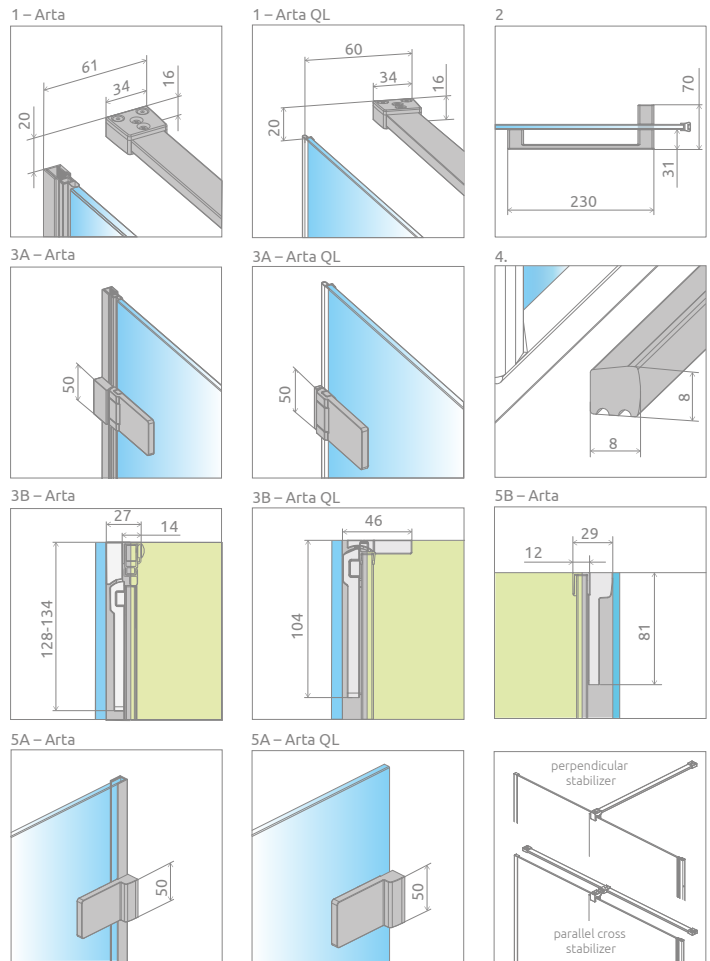

TECHNICAL DRAWINGS

If the width of the front of the cabin (X) is ≤ 1600, we can use two types of stabilization – perpendicular or parallel (delivered as standard). This option should be clearly marked in the order.

Model	X	B	C	D	H
DWS 100*	992-1008	614	325-335	617	2000
DWS 110*	1092-1108	614	425-435	617	2000
DWS 120*	1192-1208	814	325-335	817	2000
DWS 130	1292-1308	814	425-435	817	2000
DWS 140	1392-1408	814	525-535	817	2000

For the Arta QL shower enclosure, dimensions according to the configurator.

ADDITIONAL OPTIONS

Arta

MADE TO MEASURE
p. 5

GLASS VARIANTS
p. 9

PRINT/ENGRAVING ON GLASS
p. 22/26

INSIDE BRACKETS
p. 15

STABILIZER L
p. 11

MAXIMUM HEIGHT
p. 15