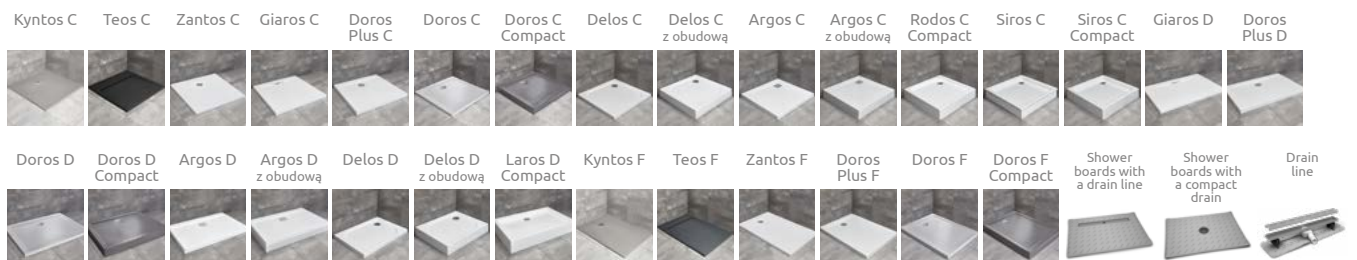

Arta KDJ I / QL KDJ I

Profile finish:

03 Chrome+

Arta KDJ I + Argos C

Shower enclosure set consists of 2 parts: door and sidewall S1. Please specify all the article numbers when making an order. For the QL KDJ I model, use the configurator (www.konfigurator.radaway.eu) or fill in the order form for a non-standard product.

– available only in the "Made to Measure" programme. Please specify the product dimension.

TECHNICAL DRAWINGS

Sidewall	A2	X2	Y2
S1 70	700	692-702	673-683
S1 75	750	742-752	723-733
S1 80	800	792-802	773-783
S1 90	900	892-902	873-883
S1 100	1000	992-1002	973-983
S1 110	1100	1092-1102	1073-1083
S1 120	1200	1192-1202	1173-1183

ADDITIONAL OPTIONS

Arta

- MADE TO MEASURE p. 5
- GLASS VARIANTS p. 9
- PRINT/ENGRAVING ON GLASS p. 22/26
- INSIDE BRACKETS p. 15
- TOWEL HANGER p. 12
- MAXIMUM HEIGHT 230 cm p. 15

RECOMMENDED SHOWER TRAYS