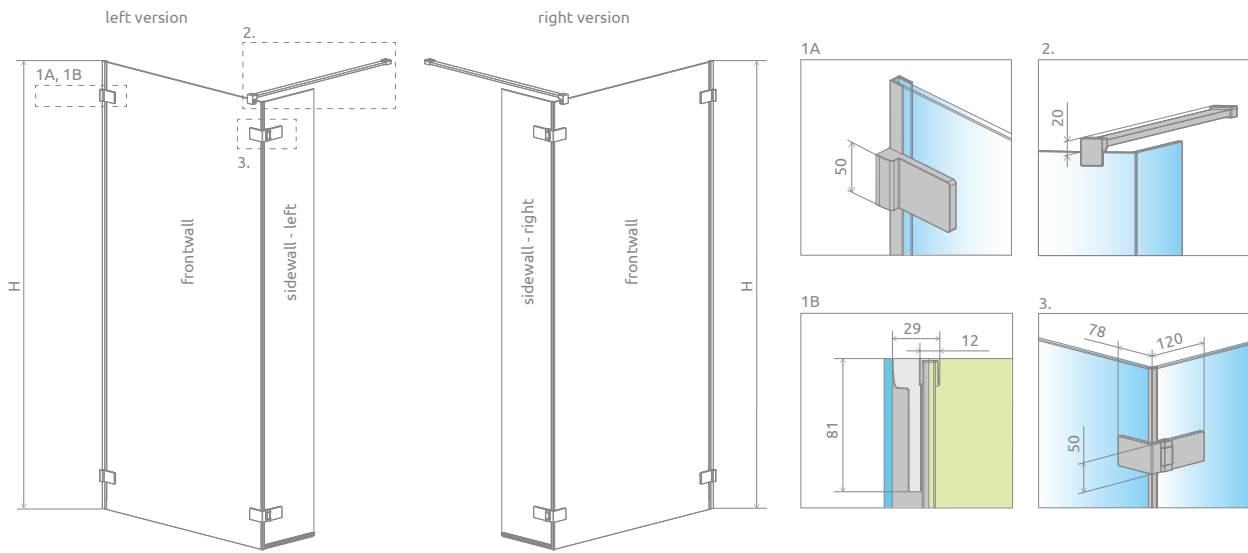

Arta Walk-in

Profile finish:

03 Chrome+

Arta Walk-in + Giaros D

Shower enclosure set consists of 2 parts: Front wall and sidewall. Please specify all the article numbers when placing an order.

FRONT

Model	Overall dimension (X1)	Dimension to the glass panel axis (Y1)	Height (H)	TRANSPARENT GLASS
				Art. No.
Walk-in front 80	786-796	773-783	2000	386280-03-01
Walk-in front 90	886-896	873-883	2000	386290-03-01
Walk-in front 100	986-996	973-983	2000	386210-03-01
Walk-in front 110	1086-1096	1073-1083	2000	386211-03-01
Walk-in front 120	1186-1196	1173-1183	2000	386212-03-01
Walk-in front 130	1286-1296	1273-1283	2000	386213-03-01
Walk-in front 140	1386-1396	1373-1383	2000	386214-03-01

SIDEWALL

Model	Width (C)	Height (H)	TRANSPARENT GLASS
			Art. No.
Sidewall 40 L	400	2000	386010-03-01L
Sidewall 40 R	400	2000	386010-03-01R

TECHNICAL DRAWINGS

Front	A1	A2	X1	Y1	H
Front 80	800	max 1200	786-796	773-783	2000
Front 90	900	max 1200	886-896	873-883	2000
Front 100	1000	max 1200	986-996	973-983	2000
Front 110	1100	max 1200	1086-1096	1073-1083	2000
Front 120	1200	max 1200	1186-1196	1173-1183	2000
Front 130	1300	max 1200	1286-1296	1273-1283	2000
Front 140	1400	max 1200	1386-1396	1373-1383	2000

Sidewall	B	C	D
Sidewall	358	400	max 810

ADDITIONAL OPTIONS

RECOMMENDED SHOWER TRAYS

Kyntos C Teos C Zantos C Giaros C Doros Plus C Doros C Doros C Compact Delos C Delos C z obudową Argos C Argos C z obudową Rodos C Compact Siros C Siros C Compact Giaros D Doros Plus D