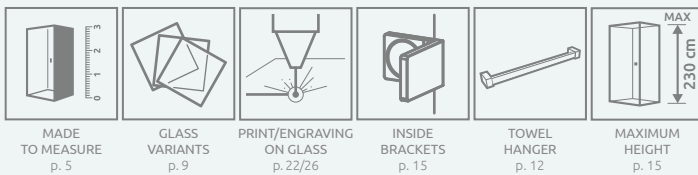

Arta Walk-in

Profile finish:

03 Chrome+

Arta Walk-in + Giaros D

Shower enclosure set consists of 2 parts: Front wall and sidewall. Please specify all the article numbers when placing an order.

FRONT

Model	Overall dimension (X1)	Dimension to the glass panel axis (Y1)	Height (H)	TRANSPARENT GLASS
				Art. No.
Walk-in front 80	786-796	773-783	2000	386280-03-01
Walk-in front 90	886-896	873-883	2000	386290-03-01
Walk-in front 100	986-996	973-983	2000	386210-03-01
Walk-in front 110	1086-1096	1073-1083	2000	386211-03-01
Walk-in front 120	1186-1196	1173-1183	2000	386212-03-01
Walk-in front 130	1286-1296	1273-1283	2000	386213-03-01
Walk-in front 140	1386-1396	1373-1383	2000	386214-03-01

SIDEWALL

Model	Width (C)	Height (H)	TRANSPARENT GLASS
			Art. No.
Sidewall 40 L	400	2000	386010-03-01L
Sidewall 40 R	400	2000	386010-03-01R

TECHNICAL DRAWINGS

Front	A1	A2	X1	Y1	H
Front 80	800	max 1200	786-796	773-783	2000
Front 90	900	max 1200	886-896	873-883	2000
Front 100	1000	max 1200	986-996	973-983	2000
Front 110	1100	max 1200	1086-1096	1073-1083	2000
Front 120	1200	max 1200	1186-1196	1173-1183	2000
Front 130	1300	max 1200	1286-1296	1273-1283	2000
Front 140	1400	max 1200	1386-1396	1373-1383	2000

Sidewall	B	C	D
Sidewall	358	400	max 810

ADDITIONAL OPTIONS

RECOMMENDED SHOWER TRAYS

Kyntos C Teos C Zantos C Giaros C Doros Plus C Doros C Doros C Compact Delos C Delos C z obudową Argos C Argos C z obudową Rodos C Compact Siros C Siros C Compact Giaros D Doros Plus D