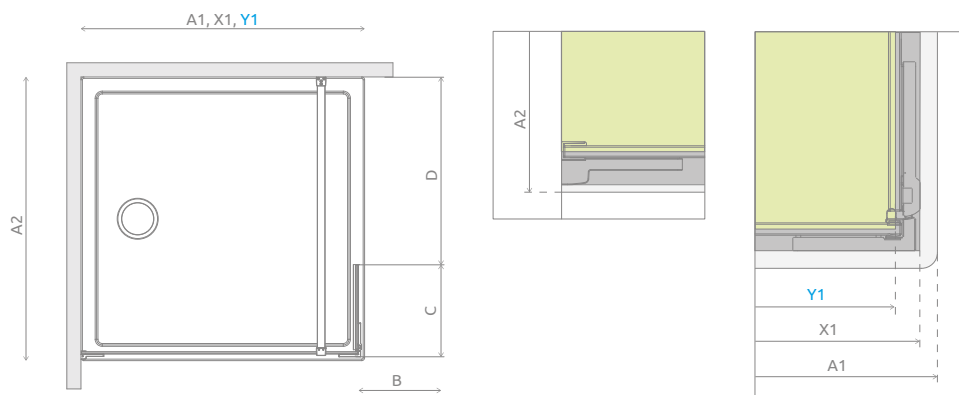

Arta Walk-in

Profile finish:

03 Chrome+

Arta Walk-in + Giaros D

Shower enclosure set consists of 2 parts: Front wall and sidewall. Please specify all the article numbers when placing an order.

FRONT

Model	Overall dimension (X1)	Dimension to the glass panel axis (Y1)	Height (H)	TRANSPARENT GLASS
				Art. No.
Walk-in front 80	786-796	773-783	2000	386280-03-01
Walk-in front 90	886-896	873-883	2000	386290-03-01
Walk-in front 100	986-996	973-983	2000	386210-03-01
Walk-in front 110	1086-1096	1073-1083	2000	386211-03-01
Walk-in front 120	1186-1196	1173-1183	2000	386212-03-01
Walk-in front 130	1286-1296	1273-1283	2000	386213-03-01
Walk-in front 140	1386-1396	1373-1383	2000	386214-03-01

SIDEWALL

Model	Width (C)	Height (H)	TRANSPARENT GLASS
			Art. No.
Sidewall 40 L	400	2000	386010-03-01L
Sidewall 40 R	400	2000	386010-03-01R

TECHNICAL DRAWINGS

Front	A1	A2	X1	Y1	H
Front 80	800	max 1200	786-796	773-783	2000
Front 90	900	max 1200	886-896	873-883	2000
Front 100	1000	max 1200	986-996	973-983	2000
Front 110	1100	max 1200	1086-1096	1073-1083	2000
Front 120	1200	max 1200	1186-1196	1173-1183	2000
Front 130	1300	max 1200	1286-1296	1273-1283	2000
Front 140	1400	max 1200	1386-1396	1373-1383	2000

Sidewall	B	C	D
Sidewall	358	400	max 810

ADDITIONAL OPTIONS

RECOMMENDED SHOWER TRAYS

Kyntos C Teos C Zantos C Giaros C Doros Plus C Doros C Doros C Compact Delos C Delos C z obudową Argos C Argos C z obudową Rodos C Compact Siros C Siros C Compact Giaros D Doros Plus D