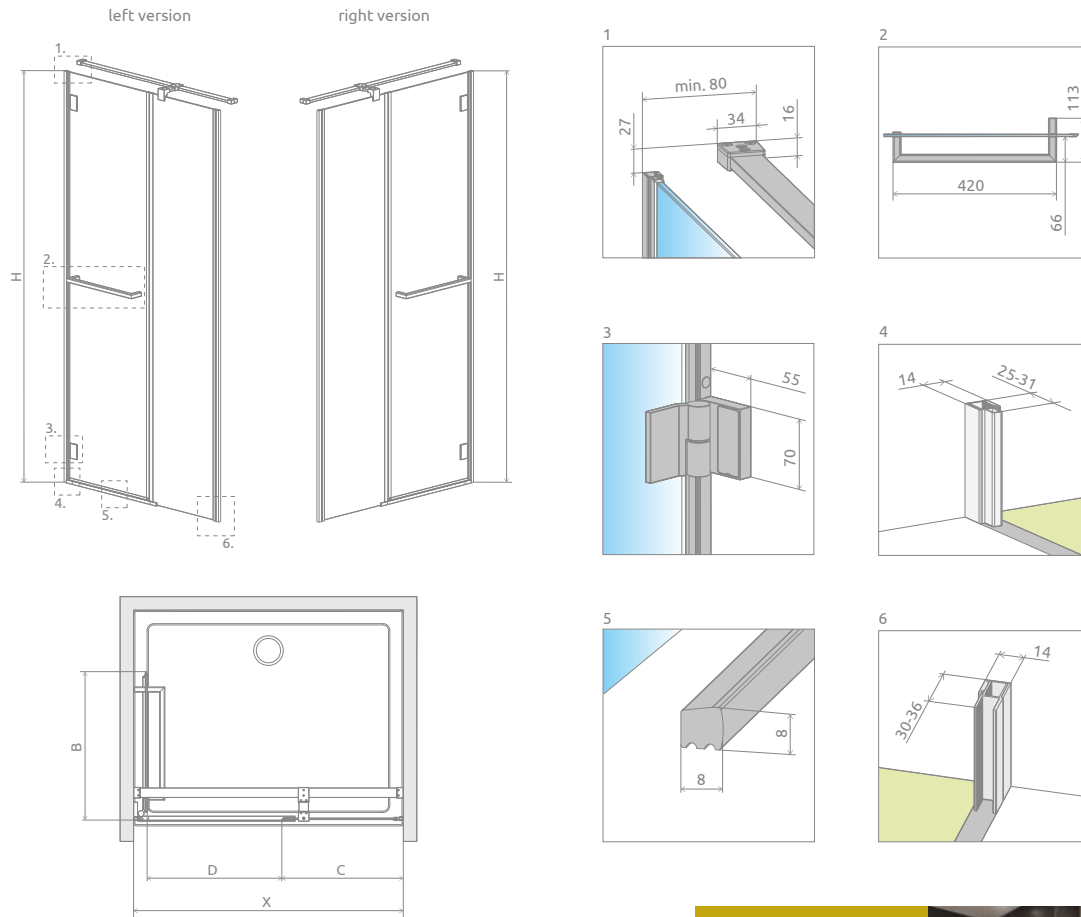

Carena DWJ

Profile finish:

01 Chrome

Carena DWJ + Argos D

| Model | Width of niche (X) | Height (H) | TRANSPARENT GLASS |
|-----------|-----------------------|---------------|-------------------|
| | | | Art. No. |
| DWJ 90 L | 893-905 | 1950 | 134302-01-01NL |
| DWJ 90 R | 893-905 | 1950 | 134302-01-01NR |
| DWJ 100 L | 993-1005 | 1950 | 134322-01-01NL |
| DWJ 100 R | 993-1005 | 1950 | 134322-01-01NR |
| DWJ 110 L | 1093-1105 | 1950 | 134333-01-01NL |
| DWJ 110 R | 1093-1105 | 1950 | 134333-01-01NR |
| DWJ 120 L | 1193-1205 | 1950 | 134332-01-01NL |
| DWJ 120 R | 1193-1205 | 1950 | 134332-01-01NR |

TECHNICAL DRAWINGS

| Model | X | B | C | D | H |
|----------|-----------|-----|---------|-----|------|
| DWJ 90* | 893-905 | 552 | 344-350 | 500 | 1950 |
| DWJ 100* | 993-1005 | 552 | 444-450 | 500 | 1950 |
| DWJ 110 | 1093-1105 | 552 | 544-550 | 500 | 1950 |
| DWJ 120 | 1193-1205 | 552 | 644-650 | 500 | 1950 |

ADDITIONAL OPTIONS

| Extension profiles | Art. No. |
|--------------------|---------------|
| U profile + 2 cm** | P01-133195001 |

** The extending profiles cannot be mounted on the side of the hinges

Catalogue cards of this models are available at www.radaway.eu

RECOMMENDED SHOWER TRAYS

Dimensions are given in mm.