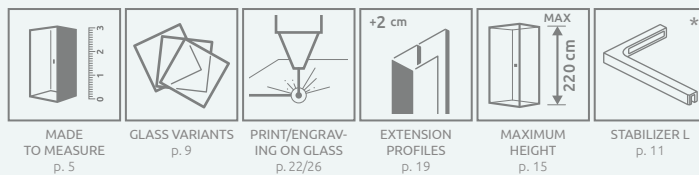

Carena DWJ

Profile finish:

01 Chrome

Carena DWJ + Argos D

| Model | Width of niche (X) | Height (H) | TRANSPARENT GLASS |
|-----------|-----------------------|---------------|-------------------|
| | | | Art. No. |
| DWJ 90 L | 893-905 | 1950 | 134302-01-01NL |
| DWJ 90 R | 893-905 | 1950 | 134302-01-01NR |
| DWJ 100 L | 993-1005 | 1950 | 134322-01-01NL |
| DWJ 100 R | 993-1005 | 1950 | 134322-01-01NR |
| DWJ 110 L | 1093-1105 | 1950 | 134333-01-01NL |
| DWJ 110 R | 1093-1105 | 1950 | 134333-01-01NR |
| DWJ 120 L | 1193-1205 | 1950 | 134332-01-01NL |
| DWJ 120 R | 1193-1205 | 1950 | 134332-01-01NR |

TECHNICAL DRAWINGS

| Model | X | B | C | D | H |
|----------|-----------|-----|---------|-----|------|
| DWJ 90* | 893-905 | 552 | 344-350 | 500 | 1950 |
| DWJ 100* | 993-1005 | 552 | 444-450 | 500 | 1950 |
| DWJ 110 | 1093-1105 | 552 | 544-550 | 500 | 1950 |
| DWJ 120 | 1193-1205 | 552 | 644-650 | 500 | 1950 |

ADDITIONAL OPTIONS

| Extension profiles | Art. No. |
|--------------------|---------------|
| U profile + 2 cm** | P01-133195001 |

** The extending profiles cannot be mounted on the side of the hinges

Catalogue cards of this models are available at www.radaway.eu

RECOMMENDED SHOWER TRAYS

Dimensions are given in mm.