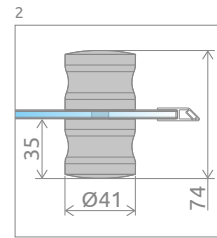

Classic A 1700*

Classic A 1700 + Korfu A

Profile finish:

01 Chrome 04 White

PROFILES IN CHROME FINISH

Model	Tray width (A)	Height (H)	TRANSPARENT GLASS	GLASS FINISH		
			Art. No.	Graphite Art. No.	Fabric Art. No.	Brown Art. No.
A 80×80×170	800×800	1700	30011-01-01	30011-01-05*	30011-01-06*	30011-01-08*
A 90×90×170	900×900	1700	30001-01-01	30001-01-05*	30001-01-06*	30001-01-08*

PROFILES IN WHITE FINISH

Model	Tray width (A)	Height (H)	TRANSPARENT GLASS	GLASS FINISH		
			Art. No.	Graphite Art. No.	Fabric Art. No.	Brown Art. No.
A 80×80×170	800×800	1700	30011-04-01	30011-04-05*	30011-04-06*	30011-04-08*
A 90×90×170	900×900	1700	30001-04-01	30001-04-05*	30001-04-06*	30001-04-08*

TECHNICAL DRAWINGS

Model	A	X	C	D	H
A 80×80×170	800	795-810	260-275	420	1700
A 90×90×170	900	895-910	360-375	520	1700

ADDITIONAL OPTIONS

EXTENSION
PROFILES
p. 19

Extension profiles	Art. No.
 U profile + 2 cm white	P01-112185004
 U profile + 4 cm white	P01-124185004
 U profile + 2 cm chrome	P01-112185001
 U profile + 4 cm chrome	P01-124185001

RECOMMENDED SHOWER TRAYS

Indos A Korfu A Naxos A

Dimensions are given in mm.