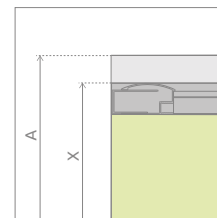

Classic A 1700*

Classic A 1700 + Korfu A

Profile finish:

01 Chrome 04 White

PROFILES IN CHROME FINISH

Model	Tray width (A)	Height (H)	TRANSPARENT GLASS	GLASS FINISH		
			Art. No.	Graphite Art. No.	Fabric Art. No.	Brown Art. No.
A 80×80×170	800×800	1700	30011-01-01	30011-01-05*	30011-01-06*	30011-01-08*
A 90×90×170	900×900	1700	30001-01-01	30001-01-05*	30001-01-06*	30001-01-08*

PROFILES IN WHITE FINISH

Model	Tray width (A)	Height (H)	TRANSPARENT GLASS	GLASS FINISH		
			Art. No.	Graphite Art. No.	Fabric Art. No.	Brown Art. No.
A 80×80×170	800×800	1700	30011-04-01	30011-04-05*	30011-04-06*	30011-04-08*
A 90×90×170	900×900	1700	30001-04-01	30001-04-05*	30001-04-06*	30001-04-08*

TECHNICAL DRAWINGS

Model	A	X	C	D	H
A 80×80×170	800	795-810	260-275	420	1700
A 90×90×170	900	895-910	360-375	520	1700

ADDITIONAL OPTIONS

EXTENSION
PROFILES
p. 19

Extension profiles	Art. No.
 U profile + 2 cm white	P01-112185004
 U profile + 4 cm white	P01-124185004
 U profile + 2 cm chrome	P01-112185001
 U profile + 4 cm chrome	P01-124185001

RECOMMENDED SHOWER TRAYS

Indos A Korfu A Naxos A

Dimensions are given in mm.