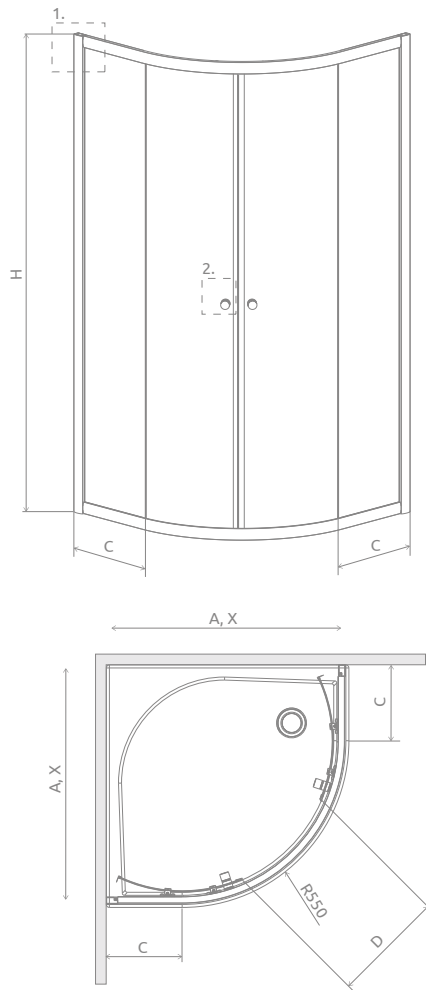

Classic A 1700*

Classic A 1700 + Korfu A

Profile finish:

01 Chrome 04 White

PROFILES IN CHROME FINISH

Model	Tray width (A)	Height (H)	TRANSPARENT GLASS	GLASS FINISH		
			Art. No.	Graphite Art. No.	Fabric Art. No.	Brown Art. No.
A 80×80×170	800×800	1700	30011-01-01	30011-01-05*	30011-01-06*	30011-01-08*
A 90×90×170	900×900	1700	30001-01-01	30001-01-05*	30001-01-06*	30001-01-08*

PROFILES IN WHITE FINISH

Model	Tray width (A)	Height (H)	TRANSPARENT GLASS	GLASS FINISH		
			Art. No.	Graphite Art. No.	Fabric Art. No.	Brown Art. No.
A 80×80×170	800×800	1700	30011-04-01	30011-04-05*	30011-04-06*	30011-04-08*
A 90×90×170	900×900	1700	30001-04-01	30001-04-05*	30001-04-06*	30001-04-08*

TECHNICAL DRAWINGS

Model	A	X	C	D	H
A 80×80×170	800	795-810	260-275	420	1700
A 90×90×170	900	895-910	360-375	520	1700

ADDITIONAL OPTIONS

EXTENSION
PROFILES
p. 19

Extension profiles	Art. No.
 U profile + 2 cm white	P01-112185004
 U profile + 4 cm white	P01-124185004
 U profile + 2 cm chrome	P01-112185001
 U profile + 4 cm chrome	P01-124185001

RECOMMENDED SHOWER TRAYS

Indos A Korfu A Naxos A

Dimensions are given in mm.