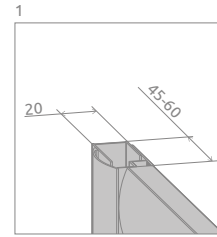

Classic A 1700*

Classic A 1700 + Korfu A

Profile finish:

01 Chrome 04 White

PROFILES IN CHROME FINISH

Model	Tray width (A)	Height (H)	TRANSPARENT GLASS	GLASS FINISH		
			Art. No.	Graphite Art. No.	Fabric Art. No.	Brown Art. No.
A 80×80×170	800×800	1700	30011-01-01	30011-01-05*	30011-01-06*	30011-01-08*
A 90×90×170	900×900	1700	30001-01-01	30001-01-05*	30001-01-06*	30001-01-08*

PROFILES IN WHITE FINISH

Model	Tray width (A)	Height (H)	TRANSPARENT GLASS	GLASS FINISH		
			Art. No.	Graphite Art. No.	Fabric Art. No.	Brown Art. No.
A 80×80×170	800×800	1700	30011-04-01	30011-04-05*	30011-04-06*	30011-04-08*
A 90×90×170	900×900	1700	30001-04-01	30001-04-05*	30001-04-06*	30001-04-08*

TECHNICAL DRAWINGS

Model	A	X	C	D	H
A 80×80×170	800	795-810	260-275	420	1700
A 90×90×170	900	895-910	360-375	520	1700

ADDITIONAL OPTIONS

EXTENSION
PROFILES
p. 19

Extension profiles	Art. No.
 U profile + 2 cm white	P01-112185004
 U profile + 4 cm white	P01-124185004
 U profile + 2 cm chrome	P01-112185001
 U profile + 4 cm chrome	P01-124185001

RECOMMENDED SHOWER TRAYS

Indos A Korfu A Naxos A

Dimensions are given in mm.