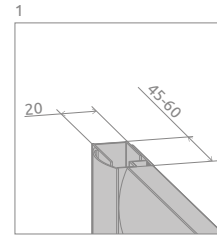

## PROFILES IN CHROME FINISH

Model	Tray width (A)	Height (H)	TRANSPARENT GLASS	GLASS FINISH			
			Art. No.	Sateen	Graphite	Fabric	Brown
				Art. No.	Art. No.	Art. No.	Art. No.
A 80×80	800×800	1850	30010-01-01	30010-01-02*	30010-01-05*	30010-01-06*	30010-01-08*
A 90×90	900×900	1850	30000-01-01	30000-01-02*	30000-01-05*	30000-01-06*	30000-01-08*

## PROFILES IN WHITE FINISH

Model	Tray width (A)	Height (H)	TRANSPARENT GLASS	GLASS FINISH			
			Art. No.	Sateen	Graphite	Fabric	Brown
				Art. No.	Art. No.	Art. No.	Art. No.
A 80×80	800×800	1850	30010-04-01	30010-04-02*	30010-04-05*	30010-04-06*	30010-04-08*
A 90×90	900×900	1850	30000-04-01	30000-04-02*	30000-04-05*	30000-04-06*	30000-04-08*

# TECHNICAL DRAWINGS

Model	A	X	C	D	H
A 80×80	800	795-810	260-275	420	1850
A 90×90	900	895-910	360-375	520	1850

## RECOMMENDED SHOWER TRAYS

Shower boards with a compact drain

Drain line

Dimensions are given in mm.