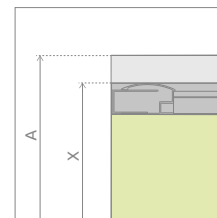

## PROFILES IN CHROME FINISH

Model	Tray width (A)	Height (H)	TRANSPARENT GLASS	GLASS FINISH			
			Art. No.	Sateen	Graphite	Fabric	Brown
				Art. No.	Art. No.	Art. No.	Art. No.
A 80×80	800×800	1850	30010-01-01	30010-01-02*	30010-01-05*	30010-01-06*	30010-01-08*
A 90×90	900×900	1850	30000-01-01	30000-01-02*	30000-01-05*	30000-01-06*	30000-01-08*

## PROFILES IN WHITE FINISH

Model	Tray width (A)	Height (H)	TRANSPARENT GLASS	GLASS FINISH			
			Art. No.	Sateen	Graphite	Fabric	Brown
				Art. No.	Art. No.	Art. No.	Art. No.
A 80×80	800×800	1850	30010-04-01	30010-04-02*	30010-04-05*	30010-04-06*	30010-04-08*
A 90×90	900×900	1850	30000-04-01	30000-04-02*	30000-04-05*	30000-04-06*	30000-04-08*

# TECHNICAL DRAWINGS

Model	A	X	C	D	H
A 80×80	800	795-810	260-275	420	1850
A 90×90	900	895-910	360-375	520	1850

## RECOMMENDED SHOWER TRAYS

Shower boards with a compact drain

Drain line

Dimensions are given in mm.