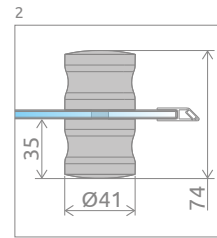

## PROFILES IN CHROME FINISH

Model	Tray width (A)	Height (H)	TRANSPARENT GLASS	GLASS FINISH			
			Art. No.	Sateen	Graphite	Fabric	Brown
				Art. No.	Art. No.	Art. No.	Art. No.
A 80×80	800×800	1850	30010-01-01	30010-01-02*	30010-01-05*	30010-01-06*	30010-01-08*
A 90×90	900×900	1850	30000-01-01	30000-01-02*	30000-01-05*	30000-01-06*	30000-01-08*

## PROFILES IN WHITE FINISH

Model	Tray width (A)	Height (H)	TRANSPARENT GLASS	GLASS FINISH			
			Art. No.	Sateen	Graphite	Fabric	Brown
				Art. No.	Art. No.	Art. No.	Art. No.
A 80×80	800×800	1850	30010-04-01	30010-04-02*	30010-04-05*	30010-04-06*	30010-04-08*
A 90×90	900×900	1850	30000-04-01	30000-04-02*	30000-04-05*	30000-04-06*	30000-04-08*

# TECHNICAL DRAWINGS

Model	A	X	C	D	H
A 80×80	800	795-810	260-275	420	1850
A 90×90	900	895-910	360-375	520	1850

## RECOMMENDED SHOWER TRAYS

Shower boards with a compact drain

Drain line

Dimensions are given in mm.