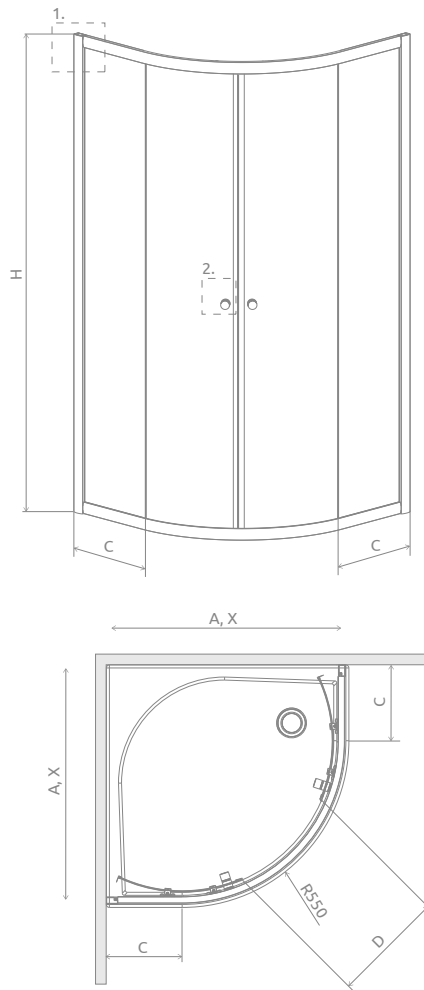

## PROFILES IN CHROME FINISH

Model	Tray width (A)	Height (H)	TRANSPARENT GLASS	GLASS FINISH			
			Art. No.	Sateen	Graphite	Fabric	Brown
				Art. No.	Art. No.	Art. No.	Art. No.
A 80×80	800×800	1850	30010-01-01	30010-01-02*	30010-01-05*	30010-01-06*	30010-01-08*
A 90×90	900×900	1850	30000-01-01	30000-01-02*	30000-01-05*	30000-01-06*	30000-01-08*

## PROFILES IN WHITE FINISH

Model	Tray width (A)	Height (H)	TRANSPARENT GLASS	GLASS FINISH			
			Art. No.	Sateen	Graphite	Fabric	Brown
				Art. No.	Art. No.	Art. No.	Art. No.
A 80×80	800×800	1850	30010-04-01	30010-04-02*	30010-04-05*	30010-04-06*	30010-04-08*
A 90×90	900×900	1850	30000-04-01	30000-04-02*	30000-04-05*	30000-04-06*	30000-04-08*

# TECHNICAL DRAWINGS

Model	A	X	C	D	H
A 80×80	800	795-810	260-275	420	1850
A 90×90	900	895-910	360-375	520	1850

## RECOMMENDED SHOWER TRAYS

Shower boards with a compact drain

Drain line

Dimensions are given in mm.