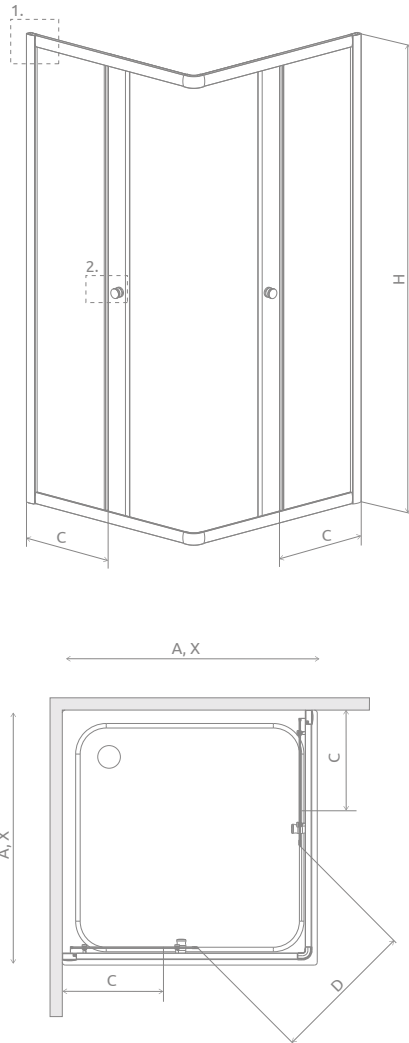

Classic C*

Profile finish:

01 Chrome 04 White

Classic C + Delos C Compact

PROFILES IN CHROME FINISH

Model	Tray width (A)	Height (H)	TRANSPARENT GLASS	GLASS FINISH		
			Art. No.	Graphite Art. No.	Fabric Art. No.	Brown Art. No.
C 80	800×800	1850	30060-01-01	30060-01-05*	30060-01-06*	30060-01-08*
C 90	900×900	1850	30050-01-01	30050-01-05*	30050-01-06*	30050-01-08*

PROFILES IN WHITE FINISH

Model	Tray width (A)	Height (H)	TRANSPARENT GLASS	GLASS FINISH		
			Art. No.	Graphite Art. No.	Fabric Art. No.	Brown Art. No.
C 80	800×800	1850	30060-04-01	30060-04-05*	30060-04-06*	30060-04-08*
C 90	900×900	1850	30050-04-01	30050-04-05*	30050-04-06*	30050-04-08*

TECHNICAL DRAWINGS

Model	A	X	C	D	H
C 80×80	800	790-805	360-375	420	1850
C 90×90	900	890-905	415-430	490	1850

ADDITIONAL OPTIONS

PRINT/ENGRAVING ON GLASS
p. 22/26

EXTENSION PROFILES
p. 19

Extension profiles	Art. No.
 U profile + 2 cm white	P01-112185004
 U profile + 4 cm white	P01-124185004
 U profile + 2 cm chrome	P01-112185001
 U profile + 4 cm chrome	P01-124185001

RECOMMENDED SHOWER TRAYS

Dimensions are given in mm.