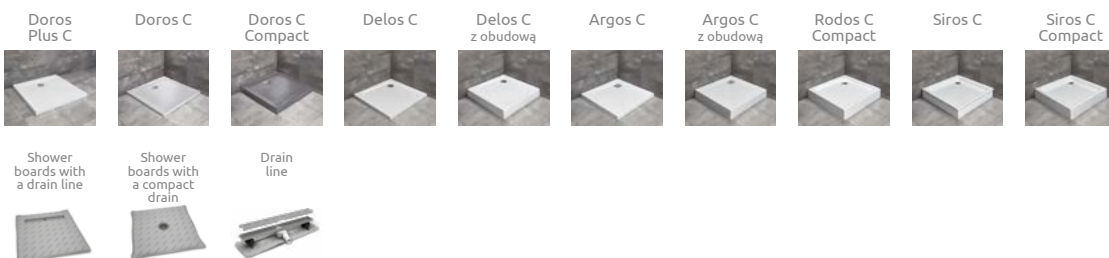

TECHNICAL DRAWINGS

Model	A	X	C	D	H
C 80×80	800	790-805	360-375	420	1850
C 90×90	900	890-905	415-430	490	1850

ADDITIONAL OPTIONS

PRINT/ENGRAVING ON GLASS
p. 22/26

EXTENSION PROFILES
p. 19

Extension profiles	Art. No.
 U profile + 2 cm white	P01-112185004
 U profile + 4 cm white	P01-124185004
 U profile + 2 cm chrome	P01-112185001
 U profile + 4 cm chrome	P01-124185001

RECOMMENDED SHOWER TRAYS

Dimensions are given in mm.