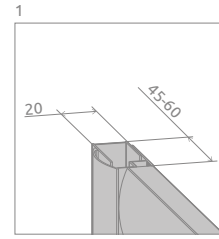

Classic C*

Profile finish:

01 Chrome 04 White

Classic C + Delos C Compact

PROFILES IN CHROME FINISH

Model	Tray width (A)	Height (H)	TRANSPARENT GLASS	GLASS FINISH		
			Art. No.	Graphite Art. No.	Fabric Art. No.	Brown Art. No.
C 80	800×800	1850	30060-01-01	30060-01-05*	30060-01-06*	30060-01-08*
C 90	900×900	1850	30050-01-01	30050-01-05*	30050-01-06*	30050-01-08*

PROFILES IN WHITE FINISH

Model	Tray width (A)	Height (H)	TRANSPARENT GLASS	GLASS FINISH		
			Art. No.	Graphite Art. No.	Fabric Art. No.	Brown Art. No.
C 80	800×800	1850	30060-04-01	30060-04-05*	30060-04-06*	30060-04-08*
C 90	900×900	1850	30050-04-01	30050-04-05*	30050-04-06*	30050-04-08*

TECHNICAL DRAWINGS

Model	A	X	C	D	H
C 80×80	800	790-805	360-375	420	1850
C 90×90	900	890-905	415-430	490	1850

ADDITIONAL OPTIONS

PRINT/ENGRAVING ON GLASS
p. 22/26

EXTENSION PROFILES
p. 19

Extension profiles	Art. No.
 U profile + 2 cm white	P01-112185004
 U profile + 4 cm white	P01-124185004
 U profile + 2 cm chrome	P01-112185001
 U profile + 4 cm chrome	P01-124185001

RECOMMENDED SHOWER TRAYS

Dimensions are given in mm.