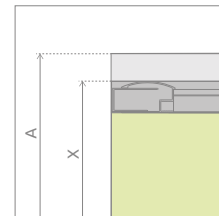

Classic C*

Profile finish:

01 Chrome 04 White

Classic C + Delos C Compact

PROFILES IN CHROME FINISH

Model	Tray width (A)	Height (H)	TRANSPARENT GLASS	GLASS FINISH		
			Art. No.	Graphite Art. No.	Fabric Art. No.	Brown Art. No.
C 80	800×800	1850	30060-01-01	30060-01-05*	30060-01-06*	30060-01-08*
C 90	900×900	1850	30050-01-01	30050-01-05*	30050-01-06*	30050-01-08*

PROFILES IN WHITE FINISH

Model	Tray width (A)	Height (H)	TRANSPARENT GLASS	GLASS FINISH		
			Art. No.	Graphite Art. No.	Fabric Art. No.	Brown Art. No.
C 80	800×800	1850	30060-04-01	30060-04-05*	30060-04-06*	30060-04-08*
C 90	900×900	1850	30050-04-01	30050-04-05*	30050-04-06*	30050-04-08*

TECHNICAL DRAWINGS

Model	A	X	C	D	H
C 80×80	800	790-805	360-375	420	1850
C 90×90	900	890-905	415-430	490	1850

ADDITIONAL OPTIONS

PRINT/ENGRAVING ON GLASS
p. 22/26

EXTENSION PROFILES
p. 19

Extension profiles	Art. No.
 U profile + 2 cm white	P01-112185004
 U profile + 4 cm white	P01-124185004
 U profile + 2 cm chrome	P01-112185001
 U profile + 4 cm chrome	P01-124185001

RECOMMENDED SHOWER TRAYS

Dimensions are given in mm.