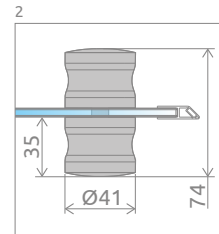

Classic C*

Profile finish:

01 Chrome 04 White

Classic C + Delos C Compact

PROFILES IN CHROME FINISH

Model	Tray width (A)	Height (H)	TRANSPARENT GLASS	GLASS FINISH		
			Art. No.	Graphite Art. No.	Fabric Art. No.	Brown Art. No.
C 80	800×800	1850	30060-01-01	30060-01-05*	30060-01-06*	30060-01-08*
C 90	900×900	1850	30050-01-01	30050-01-05*	30050-01-06*	30050-01-08*

PROFILES IN WHITE FINISH

Model	Tray width (A)	Height (H)	TRANSPARENT GLASS	GLASS FINISH		
			Art. No.	Graphite Art. No.	Fabric Art. No.	Brown Art. No.
C 80	800×800	1850	30060-04-01	30060-04-05*	30060-04-06*	30060-04-08*
C 90	900×900	1850	30050-04-01	30050-04-05*	30050-04-06*	30050-04-08*

TECHNICAL DRAWINGS

Model	A	X	C	D	H
C 80×80	800	790-805	360-375	420	1850
C 90×90	900	890-905	415-430	490	1850

ADDITIONAL OPTIONS

PRINT/ENGRAVING ON GLASS
p. 22/26

EXTENSION PROFILES
p. 19

Extension profiles	Art. No.
 U profile + 2 cm white	P01-112185004
 U profile + 4 cm white	P01-124185004
 U profile + 2 cm chrome	P01-112185001
 U profile + 4 cm chrome	P01-124185001

RECOMMENDED SHOWER TRAYS

Dimensions are given in mm.