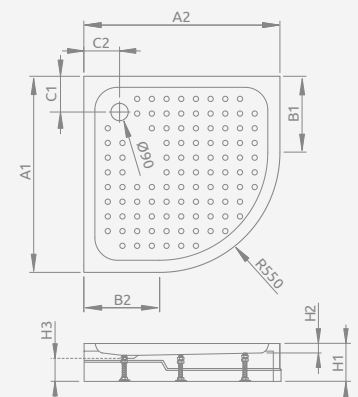

PATMOS A Compact

Shower tray with an integrated panel, siphon outlet \varnothing 90 mm, installing frame included, recommended siphons TB21, TBXS, 690 P, TB90, R500, R510, R580, R583, R400 SLIM PLUS, R400W SLIM.

PATMOS A Compact	A1	A2	B1	B2	C1	C2	H1	H2	H3
80x80	800	800	250	250	220	220	160	45	95
90x90	900	900	350	350	260	260	160	45	95

Model	Art. No.
RODOS A Compact 80x80	4P88155-03
RODOS A Compact 90x90	4P99155-03

RODOS A Compact

Shower tray with an integrated panel, siphon outlet \varnothing 90 mm, installing legs included, recommended siphons TB90, TB21, TBXS, 690 P, R500, R510, R580, R583, R400 SLIM PLUS, R400W SLIM.

* Dimensions of bottom base of shower tray

RODOS A	A1	A2	B1	B2	C1	C2	H1	H2	H3
80x80	810*	810*	250	250	165	165	165	20	80
90x90	910*	910*	350	350	210	210	165	20	80