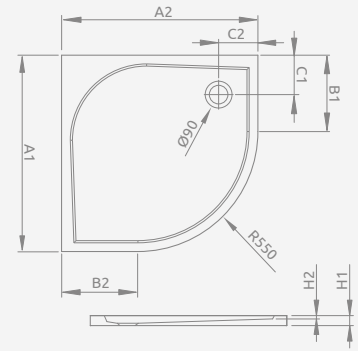

Model	Art. No.
DELOS A 80x80	SDA0808-01
DELOS A 85x85	SDA8585-01
DELOS A 90x90	SDA0909-01
DELOS A 100x100	SDA1010-01

DELOS A

To be installed on floor (without legs), siphon outlet \varnothing 90 mm, recommended siphons TB90, TB21, TBXS, R500, R580, R583, R510, R400 SLIM PLUS, R400W SLIM, 690 P.

The possibility of buying legs. Details on p. 448.

DELOS A	A1	A2	B1	B2	C1	C2	H1	H2
80x80	800	800	250	250	180	180	45	12
85x85	850	850	300	300	180	180	45	12
90x90	900	900	350	350	180	180	45	12
100x100	1000	1000	450	450	180	180	50	12

Model	Art. No.
PATMOS A 80x80	4S88155-03
PATMOS A 90x90	4S99155-03
PATMOS A 100x100	4S11155-03

PATMOS A

Shower tray with a removable panel, siphon outlet \varnothing 90 mm, installing frame included, recommended siphons TB21, TBXS, 690 P, TB90, R500, R510, R580, R583, R400 SLIM PLUS, R400W SLIM.

* Dimensions of bottom base of shower tray

RODOS A	A1	A2	B1	B2	C1	C2	H1	H2	H3
80x80	810*	810*	250	250	165	165	165	20	80
90x90	910*	910*	350	350	210	210	165	20	80