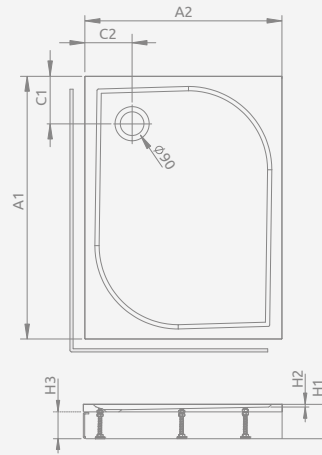

DELOS D with front panel

Shower tray with a removable panel, siphon outlet \varnothing 90 mm, installing legs included, recommended siphons TB90, TB21, TBXS, R500, R580, R583, R510, 690 P, R400 SLIM PLUS, R400W SLIM. Picture shows right version of the panel. Shower tray is always the same.

Model	Art. No.
DELOS D + panel 80x75	4D87514-03L
DELOS D + panel 80x75	4D87514-03R
DELOS D + panel 90x75	4D97514-03L
DELOS D + panel 90x75	4D97514-03R
DELOS D + panel 100x75	4D17515-03L
DELOS D + panel 100x75	4D17515-03R

Left version

Right version

DELOS D + panel	A1	A2	C1	C2	H1	H2	H3
80x75	800	750	180	180	145	12	94
90x75	900	750	180	180	145	12	94
100x75	1000	750	180	180	150	12	94

LAROS D Compact

Shower tray with an integrated panel, siphon outlet \varnothing 90 mm, installing legs included, recommended siphons TB90, TB21, TBXS, R500, R580, R583, R510, 690 P, R400 SLIM PLUS, R400W SLIM.

Model	Art. No.
LAROS D Compact 90x80	SLD8917-01
LAROS D Compact 100x80	SLD81017-01
LAROS D Compact 120x80	SLD81217-01
LAROS D Compact 100x90	SLD91017-01
LAROS D Compact 120x90	SLD91217-01

LAROS D	A1	A2	C1	C2	H1	H2	H3
90x80	800	900	190	450	170	55	90
100x80	800	1000	190	500	170	55	90
120x80	800	1200	190	500	170	55	90
100x90	900	1000	190	600	170	55	90
120x90	900	1200	190	600	170	55	90