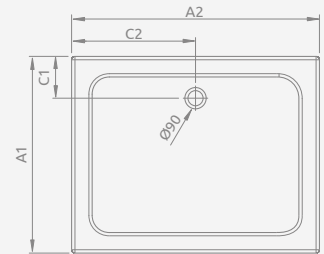

DELOS D with front panel

Shower tray with a removable panel, siphon outlet \varnothing 90 mm, installing legs included, recommended siphons TB90, TB21, TBXS, R500, R580, R583, R510, 690 P, R400 SLIM PLUS, R400W SLIM. Picture shows right version of the panel. Shower tray is always the same.

Left version

Right version

DELOS D + panel	A1	A2	C1	C2	H1	H2	H3
80x75	800	750	180	180	145	12	94
90x75	900	750	180	180	145	12	94
100x75	1000	750	180	180	150	12	94

LAROS D Compact

Shower tray with an integrated panel, siphon outlet \varnothing 90 mm, installing legs included, recommended siphons TB90, TB21, TBXS, R500, R580, R583, R510, 690 P, R400 SLIM PLUS, R400W SLIM.

Model	Art. No.
LAROS D Compact 90x80	SLD8917-01
LAROS D Compact 100x80	SLD81017-01
LAROS D Compact 120x80	SLD81217-01
LAROS D Compact 100x90	SLD91017-01
LAROS D Compact 120x90	SLD91217-01

LAROS D	A1	A2	C1	C2	H1	H2	H3
90x80	800	900	190	450	170	55	90
100x80	800	1000	190	500	170	55	90
120x80	800	1200	190	500	170	55	90
100x90	900	1000	190	600	170	55	90
120x90	900	1200	190	600	170	55	90