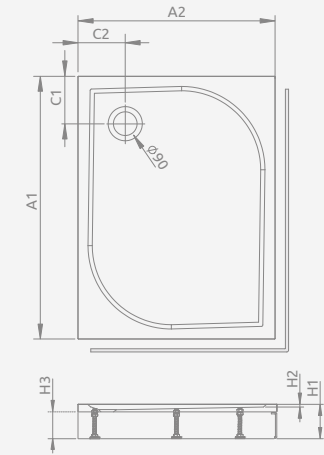

DELOS D with front panel

Shower tray with a removable panel, siphon outlet \varnothing 90 mm, installing legs included, recommended siphons TB90, TB21, TBXS, R500, R580, R583, R510, 690 P, R400 SLIM PLUS, R400W SLIM. Picture shows right version of the panel. Shower tray is always the same.

Model	Art. No.
DELOS D + panel 80x75	4D87514-03L
DELOS D + panel 80x75	4D87514-03R
DELOS D + panel 90x75	4D97514-03L
DELOS D + panel 90x75	4D97514-03R
DELOS D + panel 100x75	4D17515-03L
DELOS D + panel 100x75	4D17515-03R

Left version

Right version

DELOS D + panel	A1	A2	C1	C2	H1	H2	H3
80x75	800	750	180	180	145	12	94
90x75	900	750	180	180	145	12	94
100x75	1000	750	180	180	150	12	94

LAROS D Compact

Shower tray with an integrated panel, siphon outlet \varnothing 90 mm, installing legs included, recommended siphons TB90, TB21, TBXS, R500, R580, R583, R510, 690 P, R400 SLIM PLUS, R400W SLIM.

Model	Art. No.
LAROS D Compact 90x80	SLD8917-01
LAROS D Compact 100x80	SLD81017-01
LAROS D Compact 120x80	SLD81217-01
LAROS D Compact 100x90	SLD91017-01
LAROS D Compact 120x90	SLD91217-01

LAROS D	A1	A2	C1	C2	H1	H2	H3
90x80	800	900	190	450	170	55	90
100x80	800	1000	190	500	170	55	90
120x80	800	1200	190	500	170	55	90
100x90	900	1000	190	600	170	55	90
120x90	900	1200	190	600	170	55	90