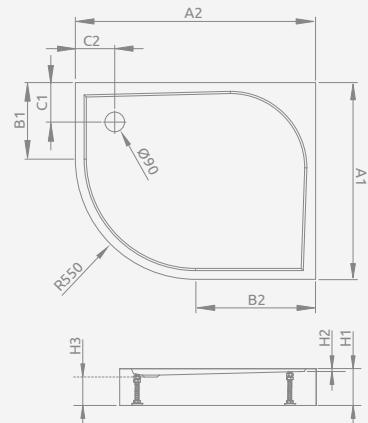

Left version

Right version

DELOS E Compact

Shower tray with an integrated panel, siphon outlet \varnothing 90 mm, installing legs included, recommended siphons TBXS, R500, R580, R583, R510, R400 SLIM PLUS, R400W SLIM.

Left version

Right version

Model	Art. No.
DELOS E Compact 90x80 L	SDE9080-05L
DELOS E Compact 90x80 R	SDE9080-05R
DELOS E Compact 100x80 L	SDE1080-05L
DELOS E Compact 100x80 R	SDE1080-05R
DELOS E Compact 100x90 L	SDE1090-05L
DELOS E Compact 100x90 R	SDE1090-05R

DELOS E Compact	A1	A2	B1	B2	C1	C2	H1	H2	H3
90x80	800	900	250	350	190	190	115	9	76
100x80	800	1000	250	450	190	190	115	9	76
100x90	900	1000	350	450	190	190	115	9	76