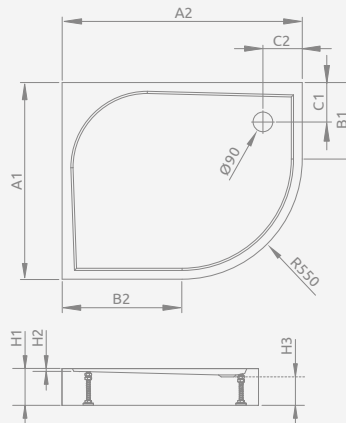

Left version

Right version

DELOS E Compact

Shower tray with an integrated panel, siphon outlet \varnothing 90 mm, installing legs included, recommended siphons TBXS, R500, R580, R583, R510, R400 SLIM PLUS, R400W SLIM.

Left version

Right version

Model	Art. No.
DELOS E Compact 90x80 L	SDE9080-05L
DELOS E Compact 90x80 R	SDE9080-05R
DELOS E Compact 100x80 L	SDE1080-05L
DELOS E Compact 100x80 R	SDE1080-05R
DELOS E Compact 100x90 L	SDE1090-05L
DELOS E Compact 100x90 R	SDE1090-05R

DELOS E Compact	A1	A2	B1	B2	C1	C2	H1	H2	H3
90x80	800	900	250	350	190	190	115	9	76
100x80	800	1000	250	450	190	190	115	9	76
100x90	900	1000	350	450	190	190	115	9	76