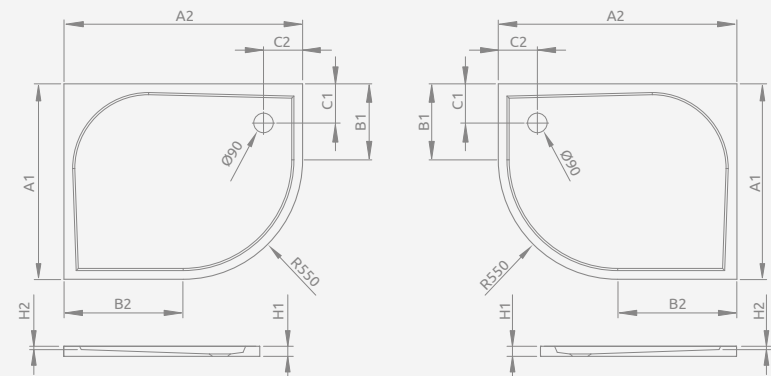

## ■ SIROS E Compact

Integrated panel, expanded polystyrene base, siphon outlet  $\varnothing$  90 mm, recommended siphons TB21, R500, R580, R583, R510, TBXS, R400 SLIM, R400W SLIM, 690 P.

Left version

Right version

SIROS E Compact	A1	A2	B1	B2	C1	C2	H1	H2	H3
80×90	800	900	250	350	190	190	170	70	90

Left version

Right version

Model	Art. No.
DELOS E 90×80 L	SDE9080-01L
DELOS E 90×80 R	SDE8090-01R
DELOS E 100×80 L	SDE1080-01L
DELOS E 100×80 R	SDE1080-01R
DELOS E 100×90 L	SDE1090-01L
DELOS E 100×90 R	SDE1090-01R

## ■ DELOS E

To be installed on floor (without legs), siphon outlet  $\varnothing$  90 mm, recommended siphons TB90, TB21, TBXS, R500, R580, R583, R510, R400 SLIM PLUS, R400W SLIM, 690 P. The possibility of buying legs. Details on p. 448.

Left version

Right version

DELOS E	A1	A2	B1	B2	C1	C2	H1	H2
90×80	800	900	250	350	190	190	45	9
100×80	800	1000	250	450	190	190	45	9
100×90	900	1000	350	450	190	190	45	9