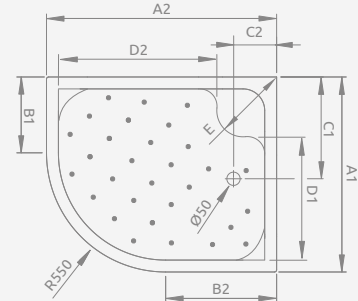

Left version

Right version

Model	Art. No.
KORFU E 100x80 L	4E81400-03L
KORFU E 100x80 R	4E81400-03R
KORFU E 120x90 L	4E91240-03L
KORFU E 120x90 R	4E91240-03R

KORFU E

Shower tray with a removable panel, siphon outlet \varnothing 50 mm, installing frame included, recommended siphon B602R, R135L.

Left version

Right version

KORFU E	A1	A2	B1	B2	C1	C2	D1	D2	E	H1	H2	H3	H4
100x80	800	1000	250	450	460	180	410	615	410	485	395	130	240
120x90	900	1200	350	650	480	200	510	815	430	485	395	130	240

Model	Art. No.
DELOS P 100x90	4Z19035-03N

DELOS P	A1	A2	B2	C1	C2	H1	H2
100x90	1000	900	400	500	155	50	12

Model	Art. No.
DELOS P + panel 100x90	4Z19150-03N

DELOS P with front panel

Shower tray with a removable panel, siphon outlet \varnothing 90 mm, installing frame included, recommended siphons TB90, TB21, TBXS, R500, R580, R583, R510, 690 P, R400 SLIM PLUS, R400W SLIM.

DELOS P + panel	A1	A2	B2	C1	C2	H1	H2	H3
100x90	1000	900	400	500	155	150	12	90