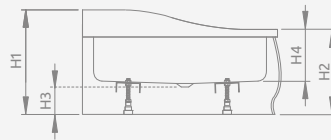

Left version

Right version

Model	Art. No.
KORFU E 100x80 L	4E81400-03L
KORFU E 100x80 R	4E81400-03R
KORFU E 120x90 L	4E91240-03L
KORFU E 120x90 R	4E91240-03R

KORFU E

Shower tray with a removable panel, siphon outlet \varnothing 50 mm, installing frame included, recommended siphon B602R, R135L.

Left version

Right version

KORFU E	A1	A2	B1	B2	C1	C2	D1	D2	E	H1	H2	H3	H4
100x80	800	1000	250	450	460	180	410	615	410	485	395	130	240
120x90	900	1200	350	650	480	200	510	815	430	485	395	130	240

Model	Art. No.
DELOS P 100x90	4Z19035-03N

DELOS P	A1	A2	B2	C1	C2	H1	H2
100x90	1000	900	400	500	155	50	12

Model	Art. No.
DELOS P + panel 100x90	4Z19150-03N

DELOS P with front panel

Shower tray with a removable panel, siphon outlet \varnothing 90 mm, installing frame included, recommended siphons TB90, TB21, TBXS, R500, R580, R583, R510, 690 P, R400 SLIM PLUS, R400W SLIM.