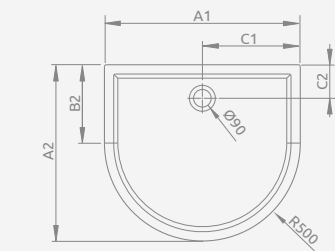

DELOS P

To be installed on floor (without legs), siphon outlet \varnothing 90 mm, recommended siphons TB90, TB21, TBXS, R500, R580, R583, R510, R400 SLIM PLUS, R400W SLIM, 690 P.

The possibility of buying legs. Details on p. 448.

DELOS P	A1	A2	B2	C1	C2	H1	H2
100x90	1000	900	400	500	155	50	12

Model	Art. No.
DELOS P + panel 100x90	4Z19150-03N

DELOS P with front panel

Shower tray with a removable panel, siphon outlet \varnothing 90 mm, installing frame included, recommended siphons TB90, TB21, TBXS, R500, R580, R583, R510, 690 P, R400 SLIM PLUS, R400W SLIM.

DELOS P + panel	A1	A2	B2	C1	C2	H1	H2	H3
100x90	1000	900	400	500	155	150	12	90