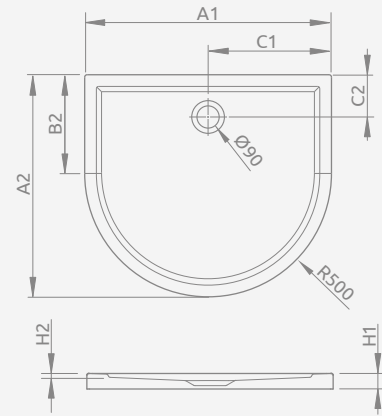

Left version

Right version

Model	Art. No.
KORFU E 100x80 L	4E81400-03L
KORFU E 100x80 R	4E81400-03R
KORFU E 120x90 L	4E91240-03L
KORFU E 120x90 R	4E91240-03R

KORFU E

Shower tray with a removable panel, siphon outlet \varnothing 50 mm, installing frame included, recommended siphon B602R, R135L.

Left version

Right version

KORFU E	A1	A2	B1	B2	C1	C2	D1	D2	E	H1	H2	H3	H4
100x80	800	1000	250	450	460	180	410	615	410	485	395	130	240
120x90	900	1200	350	650	480	200	510	815	430	485	395	130	240

Model	Art. No.
DELOS P 100x90	4Z19035-03N

DELOS P

To be installed on floor (without legs), siphon outlet \varnothing 90 mm, recommended siphons TB90, TB21, TBXS, R500, R580, R583, R510, R400 SLIM PLUS, R400W SLIM, 690 P.

The possibility of buying legs. Details on p. 448.

DELOS P	A1	A2	B2	C1	C2	H1	H2
100x90	1000	900	400	500	155	50	12

Model	Art. No.
DELOS P + panel 100x90	4Z19150-03N

DELOS P with front panel

Shower tray with a removable panel, siphon outlet \varnothing 90 mm, installing frame included, recommended siphons TB90, TB21, TBXS, R500, R580, R583, R510, 690 P, R400 SLIM PLUS, R400W SLIM.