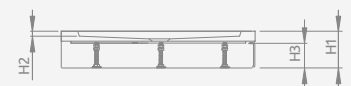

Left version

Right version

KORFU E	A1	A2	B1	B2	C1	C2	D1	D2	E	H1	H2	H3	H4
100x80	800	1000	250	450	460	180	410	615	410	485	395	130	240
120x90	900	1200	350	650	480	200	510	815	430	485	395	130	240

Model	Art. No.
DELOS P 100x90	4Z19035-03N

DELOS P

To be installed on floor (without legs), siphon outlet \varnothing 90 mm, recommended siphons TB90, TB21, TBXS, R500, R580, R583, R510, R400 SLIM PLUS, R400W SLIM, 690 P.

The possibility of buying legs. Details on p. 448.

DELOS P	A1	A2	B2	C1	C2	H1	H2
100x90	1000	900	400	500	155	50	12

Model	Art. No.
DELOS P + panel 100x90	4Z19150-03N

DELOS P with front panel

Shower tray with a removable panel, siphon outlet \varnothing 90 mm, installing frame included, recommended siphons TB90, TB21, TBXS, R500, R580, R583, R510, 690 P, R400 SLIM PLUS, R400W SLIM.