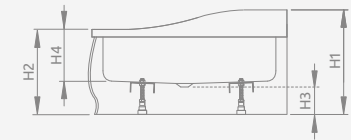

Left version

Right version

Model	Art. No.
KORFU E 100x80 L	4E81400-03L
KORFU E 100x80 R	4E81400-03R
KORFU E 120x90 L	4E91240-03L
KORFU E 120x90 R	4E91240-03R

KORFU E

Shower tray with a removable panel, siphon outlet \varnothing 50 mm, installing frame included, recommended siphon B602R, R135L.

Left version

Right version

KORFU E	A1	A2	B1	B2	C1	C2	D1	D2	E	H1	H2	H3	H4
100x80	800	1000	250	450	460	180	410	615	410	485	395	130	240
120x90	900	1200	350	650	480	200	510	815	430	485	395	130	240

Model	Art. No.
DELOS P 100x90	4Z19035-03N

DELOS P

To be installed on floor (without legs), siphon outlet \varnothing 90 mm, recommended siphons TB90, TB21, TBXS, R500, R580, R583, R510, R400 SLIM PLUS, R400W SLIM, 690 P.

The possibility of buying legs. Details on p. 448.

DELOS P	A1	A2	B2	C1	C2	H1	H2
100x90	1000	900	400	500	155	50	12

Model	Art. No.
DELOS P + panel 100x90	4Z19150-03N

DELOS P with front panel

Shower tray with a removable panel, siphon outlet \varnothing 90 mm, installing frame included, recommended siphons TB90, TB21, TBXS, R500, R580, R583, R510, 690 P, R400 SLIM PLUS, R400W SLIM.