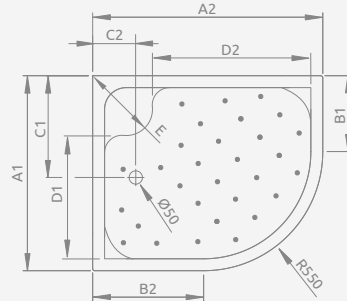

Left version

Right version

Model	Art. No.
KORFU E 100x80 L	4E81400-03L
KORFU E 100x80 R	4E81400-03R
KORFU E 120x90 L	4E91240-03L
KORFU E 120x90 R	4E91240-03R

KORFU E

Shower tray with a removable panel, siphon outlet \varnothing 50 mm, installing frame included, recommended siphon B602R, R135L.

Left version

Right version

KORFU E	A1	A2	B1	B2	C1	C2	D1	D2	E	H1	H2	H3	H4
100x80	800	1000	250	450	460	180	410	615	410	485	395	130	240
120x90	900	1200	350	650	480	200	510	815	430	485	395	130	240

Model	Art. No.
DELOS P 100x90	4Z19035-03N

DELOS P

To be installed on floor (without legs), siphon outlet \varnothing 90 mm, recommended siphons TB90, TB21, TBXS, R500, R580, R583, R510, R400 SLIM PLUS, R400W SLIM, 690 P.

The possibility of buying legs. Details on p. 448.

DELOS P	A1	A2	B2	C1	C2	H1	H2
100x90	1000	900	400	500	155	50	12

Model	Art. No.
DELOS P + panel 100x90	4Z19150-03N

DELOS P with front panel

Shower tray with a removable panel, siphon outlet \varnothing 90 mm, installing frame included, recommended siphons TB90, TB21, TBXS, R500, R580, R583, R510, 690 P, R400 SLIM PLUS, R400W SLIM.