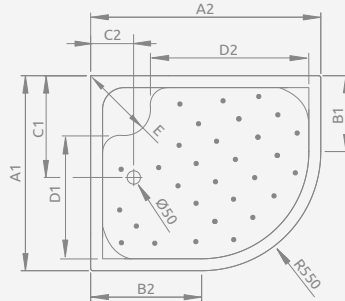

Left version

Right version

Model	Art. No.
KORFU E 100x80 L	4E81400-03L
KORFU E 100x80 R	4E81400-03R
KORFU E 120x90 L	4E91240-03L
KORFU E 120x90 R	4E91240-03R

■ KORFU E

Shower tray with a removable panel, siphon outlet \varnothing 50 mm, installing frame included, recommended siphon B602R, R135L.

Left version

Right version

KORFU E	A1	A2	B1	B2	C1	C2	D1	D2	E	H1	H2	H3	H4
100x80	800	1000	250	450	460	180	410	615	410	485	395	130	240
120x90	900	1200	350	650	480	200	510	815	430	485	395	130	240

Model	Art. No.
DELOS P 100x90	4Z19035-03N

DELOS P	A1	A2	B2	C1	C2	H1	H2
100x90	1000	900	400	500	155	50	12

Model	Art. No.
DELOS P + panel 100x90	4Z19150-03N

■ DELOS P with front panel

Shower tray with a removable panel, siphon outlet \varnothing 90 mm, installing frame included, recommended siphons TB90, TB21, TBXS, R500, R580, R583, R510, 690 P, R400 SLIM PLUS, R400W SLIM.

DELOS P + panel	A1	A2	B2	C1	C2	H1	H2	H3
100x90	1000	900	400	500	155	150	12	90