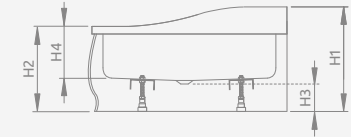

Left version

Right version

Model	Art. No.
KORFU E 100x80 L	4E81400-03L
KORFU E 100x80 R	4E81400-03R
KORFU E 120x90 L	4E91240-03L
KORFU E 120x90 R	4E91240-03R

■ KORFU E

Shower tray with a removable panel, siphon outlet \varnothing 50 mm, installing frame included, recommended siphon B602R, R135L.

Left version

Right version

KORFU E	A1	A2	B1	B2	C1	C2	D1	D2	E	H1	H2	H3	H4
100x80	800	1000	250	450	460	180	410	615	410	485	395	130	240
120x90	900	1200	350	650	480	200	510	815	430	485	395	130	240

Model	Art. No.
DELOS P 100x90	4Z19035-03N

■ DELOS P

To be installed on floor (without legs), siphon outlet \varnothing 90 mm, recommended siphons TB90, TB21, TBXS, R500, R580, R583, R510, R400 SLIM PLUS, R400W SLIM, 690 P.

The possibility of buying legs. Details on p. 448.

DELOS P	A1	A2	B2	C1	C2	H1	H2
100x90	1000	900	400	500	155	50	12

Model	Art. No.
DELOS P + panel 100x90	4Z19150-03N

■ DELOS P with front panel

Shower tray with a removable panel, siphon outlet \varnothing 90 mm, installing frame included, recommended siphons TB90, TB21, TBXS, R500, R580, R583, R510, 690 P, R400 SLIM PLUS, R400W SLIM.