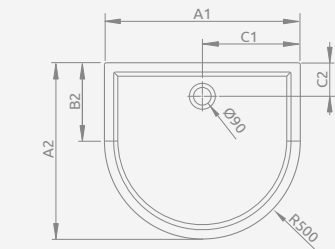

■ DELOS P

To be installed on floor (without legs), siphon outlet \varnothing 90 mm, recommended siphons TB90, TB21, TBXS, R500, R580, R583, R510, R400 SLIM PLUS, R400W SLIM, 690 P.

The possibility of buying legs. Details on p. 448.

DELOS P	A1	A2	B2	C1	C2	H1	H2
100x90	1000	900	400	500	155	50	12

Model	Art. No.
DELOS P + panel 100x90	4Z19150-03N

■ DELOS P with front panel

Shower tray with a removable panel, siphon outlet \varnothing 90 mm, installing frame included, recommended siphons TB90, TB21, TBXS, R500, R580, R583, R510, 690 P, R400 SLIM PLUS, R400W SLIM.

DELOS P + panel	A1	A2	B2	C1	C2	H1	H2	H3
100x90	1000	900	400	500	155	150	12	90