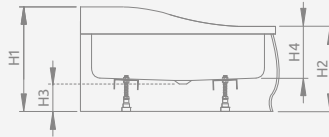

Left version

Right version

Model	Art. No.
KORFU E 100x80 L	4E81400-03L
KORFU E 100x80 R	4E81400-03R
KORFU E 120x90 L	4E91240-03L
KORFU E 120x90 R	4E91240-03R

■ KORFU E

Shower tray with a removable panel, siphon outlet \varnothing 50 mm, installing frame included, recommended siphon B602R, R135L.

Left version

Right version

KORFU E	A1	A2	B1	B2	C1	C2	D1	D2	E	H1	H2	H3	H4
100x80	800	1000	250	450	460	180	410	615	410	485	395	130	240
120x90	900	1200	350	650	480	200	510	815	430	485	395	130	240

Model	Art. No.
DELOS P 100x90	4Z19035-03N

■ DELOS P

To be installed on floor (without legs), siphon outlet \varnothing 90 mm, recommended siphons TB90, TB21, TBXS, R500, R580, R583, R510, R400 SLIM PLUS, R400W SLIM, 690 P.

The possibility of buying legs. Details on p. 448.

DELOS P	A1	A2	B2	C1	C2	H1	H2
100x90	1000	900	400	500	155	50	12

Model	Art. No.
DELOS P + panel 100x90	4Z19150-03N

■ DELOS P with front panel

Shower tray with a removable panel, siphon outlet \varnothing 90 mm, installing frame included, recommended siphons TB90, TB21, TBXS, R500, R580, R583, R510, 690 P, R400 SLIM PLUS, R400W SLIM.