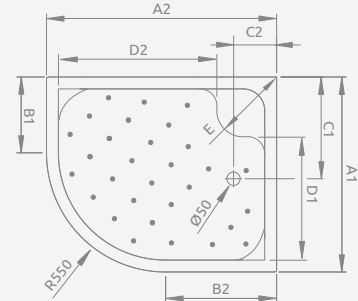

Left version

Right version

Model	Art. No.
KORFU E 100x80 L	4E81400-03L
KORFU E 100x80 R	4E81400-03R
KORFU E 120x90 L	4E91240-03L
KORFU E 120x90 R	4E91240-03R

■ KORFU E

Shower tray with a removable panel, siphon outlet \varnothing 50 mm, installing frame included, recommended siphon B602R, R135L.

Left version

Right version

KORFU E	A1	A2	B1	B2	C1	C2	D1	D2	E	H1	H2	H3	H4
100x80	800	1000	250	450	460	180	410	615	410	485	395	130	240
120x90	900	1200	350	650	480	200	510	815	430	485	395	130	240

Model	Art. No.
DELOS P 100x90	4Z19035-03N

DELOS P	A1	A2	B2	C1	C2	H1	H2
100x90	1000	900	400	500	155	50	12

Model	Art. No.
DELOS P + panel 100x90	4Z19150-03N

■ DELOS P with front panel

Shower tray with a removable panel, siphon outlet \varnothing 90 mm, installing frame included, recommended siphons TB90, TB21, TBXS, R500, R580, R583, R510, 690 P, R400 SLIM PLUS, R400W SLIM.

DELOS P + panel	A1	A2	B2	C1	C2	H1	H2	H3
100x90	1000	900	400	500	155	150	12	90