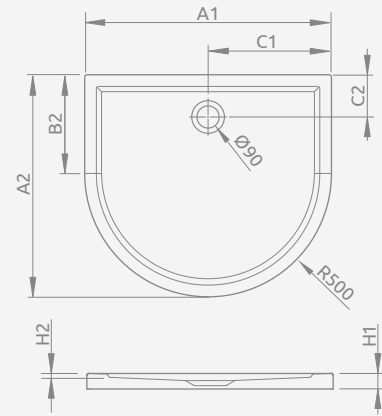

Left version

Right version

Model	Art. No.
KORFU E 100x80 L	4E81400-03L
KORFU E 100x80 R	4E81400-03R
KORFU E 120x90 L	4E91240-03L
KORFU E 120x90 R	4E91240-03R

■ KORFU E

Shower tray with a removable panel, siphon outlet \varnothing 50 mm, installing frame included, recommended siphon B602R, R135L.

Left version

Right version

KORFU E	A1	A2	B1	B2	C1	C2	D1	D2	E	H1	H2	H3	H4
100x80	800	1000	250	450	460	180	410	615	410	485	395	130	240
120x90	900	1200	350	650	480	200	510	815	430	485	395	130	240

Model	Art. No.
DELOS P 100x90	4Z19035-03N

■ DELOS P

To be installed on floor (without legs), siphon outlet \varnothing 90 mm, recommended siphons TB90, TB21, TBXS, R500, R580, R583, R510, R400 SLIM PLUS, R400W SLIM, 690 P.

The possibility of buying legs. Details on p. 448.

DELOS P	A1	A2	B2	C1	C2	H1	H2
100x90	1000	900	400	500	155	50	12

Model	Art. No.
DELOS P + panel 100x90	4Z19150-03N

■ DELOS P with front panel

Shower tray with a removable panel, siphon outlet \varnothing 90 mm, installing frame included, recommended siphons TB90, TB21, TBXS, R500, R580, R583, R510, 690 P, R400 SLIM PLUS, R400W SLIM.