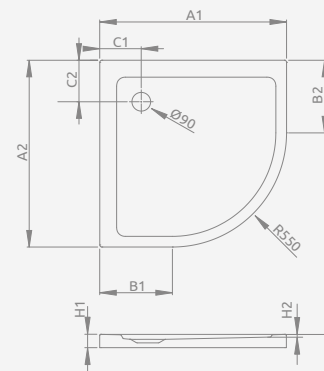

## ■ DOROS A

To be installed on floor (without legs), siphon outlet  $\varnothing$  90 mm, recommended siphone TB90, TB21, TBXS, 690 P, R500, R580, R583, R510, R400 SLIM PLUS, R400W SLIM.

The possibility of buying legs. Details on p. 448.

DOROS A	A1	A2	B1	B2	C1	C2	H1	H2
80x80	800	800	250	250	200	200	45	6
90x90	900	900	350	350	200	200	45	6

Model	Art. No.				New
	White	White stone	Anthracite stone	Black stone	
DOROS A 80x80	SDRA8080-01	SDRA8080-01-04S	SDRA8080-01-64S	SDRA8080-01-54S	
DOROS A 90x90	SDRA9090-01	SDRA9090-01-04S	SDRA9090-01-64S	SDRA9090-01-54S	