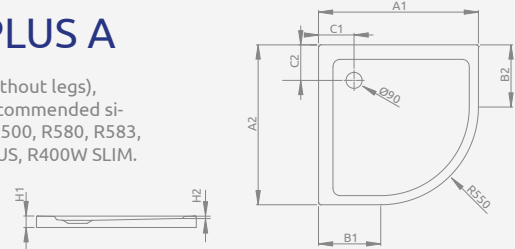

DOROS PLUS A

To be installed on floor (without legs), siphon outlet Ø 90 mm, recommended siphons TB90, TB21, TBXS, R500, R580, R583, R510, 690 P, R400 SLIM PLUS, R400W SLIM.

DOROS PLUS A	A1	A2	B1	B2	C1	C2	H1	H2
80×80	800	800	250	250	200	200	40	6
90×90	900	900	350	350	200	200	40	6

ARGOS A

To be installed on floor (without legs), siphon outlet Ø 90 mm, recommended siphon R399.

The possibility of buying legs. Details on p. 448.