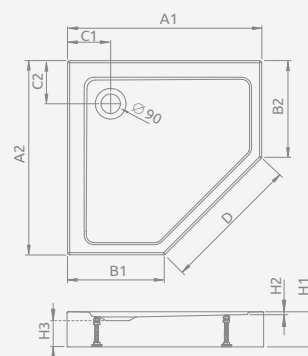

White

White stone

Anthracite stone

Black stone

New

■ DOROS PT Compact

Shower tray with an integrated panel, siphon outlet \varnothing 90 mm, installing legs included, recommended siphons TBXS, R500, R580, R583, R510, R400 SLIM PLUS, R400W SLIM.

DOROS PT Compact	A1	A2	B1	B2	C1	C2	D	H1	H2	H3
80x80	800	800	350	350	200	200	635	115	12	75
90x90	900	900	450	450	200	200	635	115	12	75
100x100	1000	1000	550	550	200	200	635	115	12	75

Model	Art. No.			
	White	White stone	Anthracite stone	Black stone
DOROS PT Compact 80x80	SDRPT8080-05	SDRPT8080-05-04S	SDRPT8080-05-64S	SDRPT8080-05-54S
DOROS PT Compact 90x90	SDRPTP9090-05	SDRPTP9090-05-04S	SDRPTP9090-05-64S	SDRPTP9090-05-54S
DOROS PT Compact 100x100	SDRPT1010-05	SDRPT1010-05-04S	SDRPT1010-05-64S	SDRPT1010-05-54S