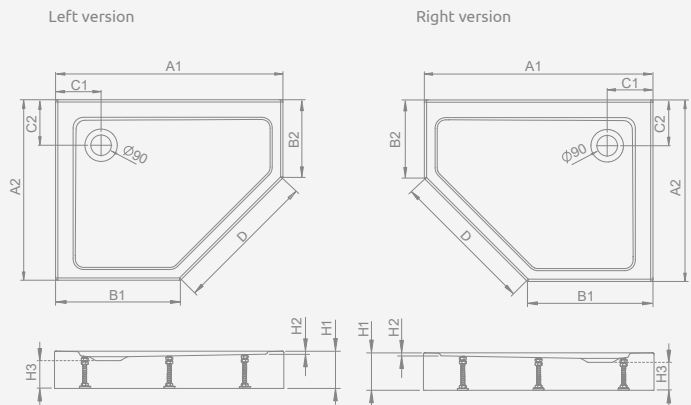

## DOROS PT E Compact

Shower tray with an integrated panel, siphon outlet  $\varnothing$  90 mm, installing legs included, recommended siphons TBXS, R500, R580, R583, R510, R400 SLIM PLUS, R400W SLIM.

| DOROS PT E Compact | A1   | A2  | B1  | B2  | C1  | C2  | D   | H1  | H2 | H3 |
|--------------------|------|-----|-----|-----|-----|-----|-----|-----|----|----|
| 100x80             | 1000 | 800 | 550 | 350 | 200 | 200 | 635 | 115 | 12 | 75 |
| 100x90             | 1000 | 900 | 550 | 450 | 200 | 200 | 635 | 115 | 12 | 75 |

| Model                       | Art. No.       |                    |                    |                    |
|-----------------------------|----------------|--------------------|--------------------|--------------------|
|                             | White          | White stone        | Anthracite stone   | Black stone        |
| DOROS PT E Compact 100x80 L | SDRPTP1080-05L | SDRPTP1080-05-04SL | SDRPTP1080-05-64SL | SDRPTP1080-05-54SL |
| DOROS PT E Compact 100x80 R | SDRPTP1080-05R | SDRPTP1080-05-04SR | SDRPTP1080-05-64SR | SDRPTP1080-05-54SR |
| DOROS PT E Compact 100x90 L | SDRPTP1090-05L | SDRPTP1090-05-04SL | SDRPTP1090-05-64SL | SDRPTP1090-05-54SL |
| DOROS PT E Compact 100x90 R | SDRPTP1090-05R | SDRPTP1090-05-04SR | SDRPTP1090-05-64SR | SDRPTP1090-05-54SR |