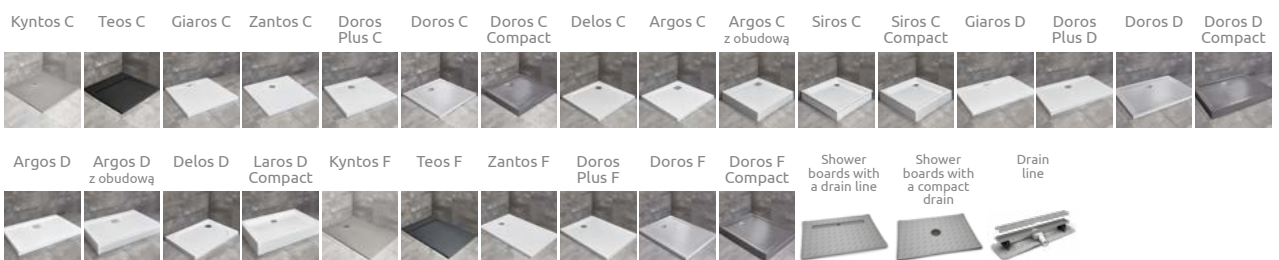

RECOMMENDED SHOWER TRAYS

Dimensions are given in mm.