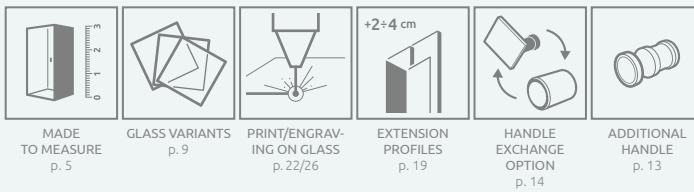

ADDITIONAL OPTIONS

Extension profiles	Art. No.
U profile + 2 cm – it can be mounted only on the side of a profile hinge	P01-137197001
U profile + 2 cm – it can be mounted only on the side of the magnet-catch profile	P01-137195001
U profile + 4 cm – it can be mounted only on the side of the magnet-catch profile	P01-138195001