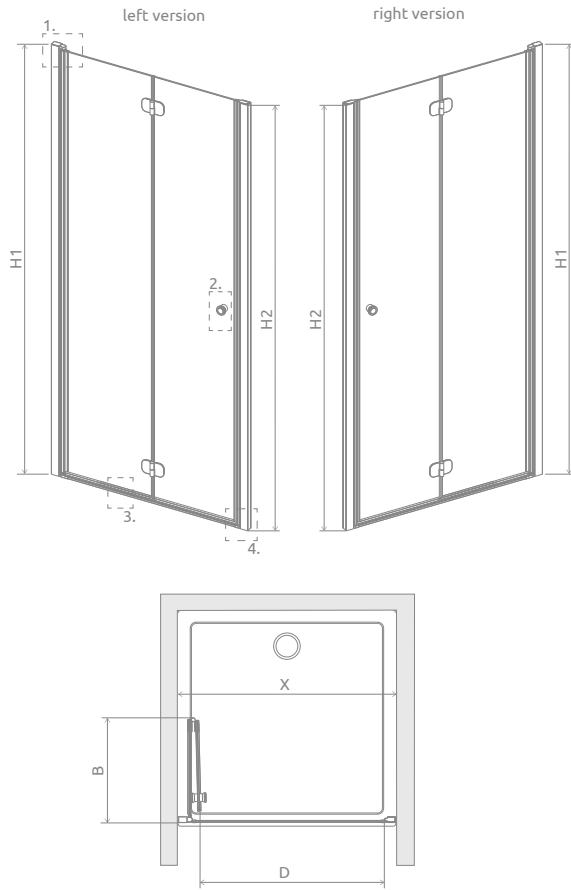

# Eos DWB

Profile finish:

01 Chrome

There is a possibility to order an additional handle for bi-fold doors. Details on p. 13.

Eos DWB + Kyntos F

Model	Width of niche (X)	Height (H1)	TRANSPARENT GLASS
			Art. No.
DWB 70 L	690-710	1970	137883-01-01L
DWB 70 R	690-710	1970	137883-01-01R
DWB 80 L	790-810	1970	137813-01-01L
DWB 80 R	790-810	1970	137813-01-01R
DWB 90 L	890-910	1970	137803-01-01L
DWB 90 R	890-910	1970	137803-01-01R

# TECHNICAL DRAWINGS

Model	X	B	D	H1	H2
DWB 70	690-710	335	550	1970	1950
DWB 80	790-810	385	650	1970	1950
DWB 90	890-910	435	750	1970	1950

## ADDITIONAL OPTIONS

Extension profiles	Art. No.
 U profile + 2 cm – it can be mounted only on the side of a profile hinge	P01-137197001
U profile + 2 cm – it can be mounted only on the side of the magnet-catch profile	P01-137195001
U profile + 4 cm – it can be mounted only on the side of the magnet-catch profile	P01-138195001

## RECOMMENDED SHOWER TRAYS

Dimensions are given in mm.