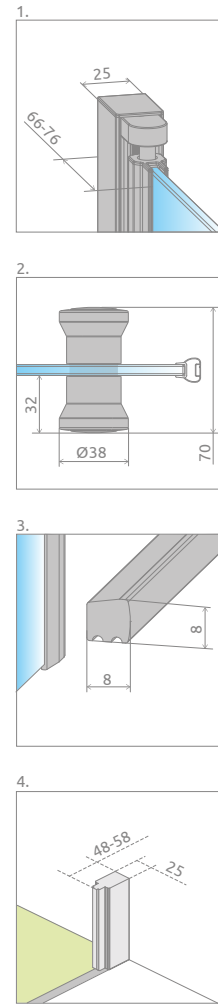

# Eos DWB

Profile finish:

01 Chrome

There is a possibility to order an additional handle for bi-fold doors. Details on p. 13.

Eos DWB + Kyntos F

Model	Width of niche (X)	Height (H1)	TRANSPARENT GLASS
			Art. No.
DWB 70 L	690-710	1970	137883-01-01L
DWB 70 R	690-710	1970	137883-01-01R
DWB 80 L	790-810	1970	137813-01-01L
DWB 80 R	790-810	1970	137813-01-01R
DWB 90 L	890-910	1970	137803-01-01L
DWB 90 R	890-910	1970	137803-01-01R

# TECHNICAL DRAWINGS

Model	X	B	D	H1	H2
DWB 70	690-710	335	550	1970	1950
DWB 80	790-810	385	650	1970	1950
DWB 90	890-910	435	750	1970	1950

## ADDITIONAL OPTIONS

Extension profiles	Art. No.
 U profile + 2 cm – it can be mounted only on the side of a profile hinge	P01-137197001
U profile + 2 cm – it can be mounted only on the side of the magnet-catch profile	P01-137195001
U profile + 4 cm – it can be mounted only on the side of the magnet-catch profile	P01-138195001

## RECOMMENDED SHOWER TRAYS

Dimensions are given in mm.