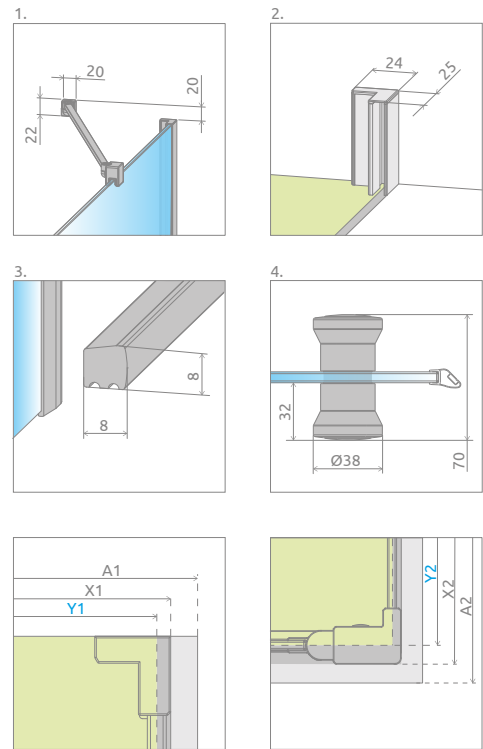

TECHNICAL DRAWINGS

sidewall S3 - left

Set of doors	A1	X1	Y1	B	D	H1	H2
DWD+2S doors 80	800	775	765	326	655	1970	1950
DWD+2S doors 90	900	875	865	376	755	1970	1950
DWD+2S doors 100	1000	975	965	426	855	1970	1950
DWD+2S doors 110	1100	1075	1065	476	955	1970	1950
DWD+2S doors 120	1200	1175	1165	526	1055	1970	1950

Sidewall S3	A2	X2	Y2
S3 70	700	675-690	663-678
S3 75	750	725-740	713-728
S3 80	800	775-790	763-778
S3 90	900	875-890	863-878
S3 100	1000	975-990	963-978