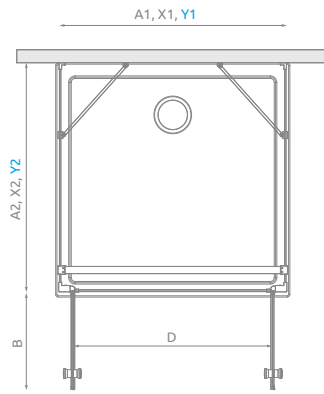

## SET OF DOORS

Model	Tray width (A1)	Dimension to the glass panel axis (Y1)	Height (H1)	TRANSPARENT GLASS
				Art. No.
DWD+2S doors 80	800	765	1970	13799400-01
DWD+2S doors 90	900	865	1970	13799401-01
DWD+2S doors 100	1000	965	1970	13799402-01
DWD+2S doors 110	1100	1065	1970	13799403-01
DWD+2S doors 120	1200	1165	1970	13799404-01

## SIDEWALL S3

Model	Tray width (A2)	Dimension to the glass panel axis (Y2)	Height (H1)	TRANSPARENT GLASS
				Art. No.
S3 70	700	663-678	1970	13799448-01
S3 75	750	713-728	1970	13799449-01
S3 80	800	763-778	1970	13799450-01
S3 90	900	863-878	1970	13799451-01
S3 100	1000	963-978	1970	13799452-01

# TECHNICAL DRAWINGS

sidewall S3 - left

Set of doors	A1	X1	Y1	B	D	H1	H2
DWD+2S doors 80	800	775	765	326	655	1970	1950
DWD+2S doors 90	900	875	865	376	755	1970	1950
DWD+2S doors 100	1000	975	965	426	855	1970	1950
DWD+2S doors 110	1100	1075	1065	476	955	1970	1950
DWD+2S doors 120	1200	1175	1165	526	1055	1970	1950

## RECOMMENDED SHOWER TRAYS

Dimensions are given in mm.