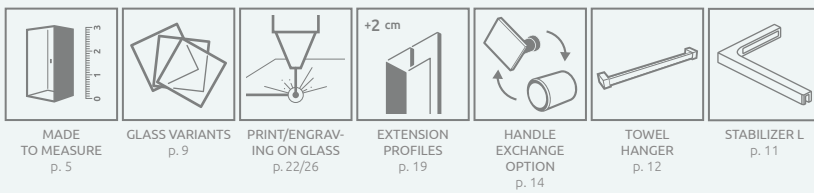

ADDITIONAL OPTIONS

Extension profiles	Art. No.
U profile + 2 cm	P01-284197001