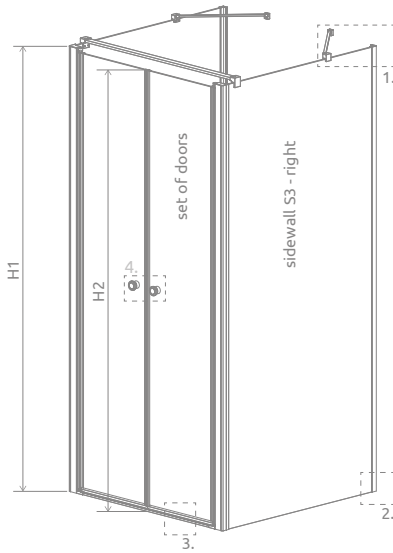

## SET OF DOORS

Model	Tray width (A1)	Dimension to the glass panel axis (Y1)	Height (H1)	TRANSPARENT GLASS
				Art. No.
DWD+2S doors 80	800	765	1970	13799400-01
DWD+2S doors 90	900	865	1970	13799401-01
DWD+2S doors 100	1000	965	1970	13799402-01
DWD+2S doors 110	1100	1065	1970	13799403-01
DWD+2S doors 120	1200	1165	1970	13799404-01

## SIDEWALL S3

Model	Tray width (A2)	Dimension to the glass panel axis (Y2)	Height (H1)	TRANSPARENT GLASS
				Art. No.
S3 70	700	663-678	1970	13799448-01
S3 75	750	713-728	1970	13799449-01
S3 80	800	763-778	1970	13799450-01
S3 90	900	863-878	1970	13799451-01
S3 100	1000	963-978	1970	13799452-01

# TECHNICAL DRAWINGS

sidewall S3 - left

Set of doors	A1	X1	Y1	B	D	H1	H2
DWD+2S doors 80	800	775	765	326	655	1970	1950
DWD+2S doors 90	900	875	865	376	755	1970	1950
DWD+2S doors 100	1000	975	965	426	855	1970	1950
DWD+2S doors 110	1100	1075	1065	476	955	1970	1950
DWD+2S doors 120	1200	1175	1165	526	1055	1970	1950

## RECOMMENDED SHOWER TRAYS

Dimensions are given in mm.