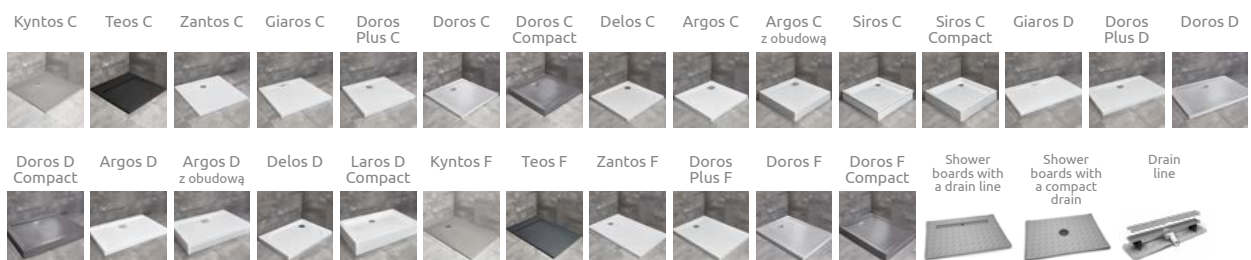

RECOMMENDED SHOWER TRAYS

Dimensions are given in mm.