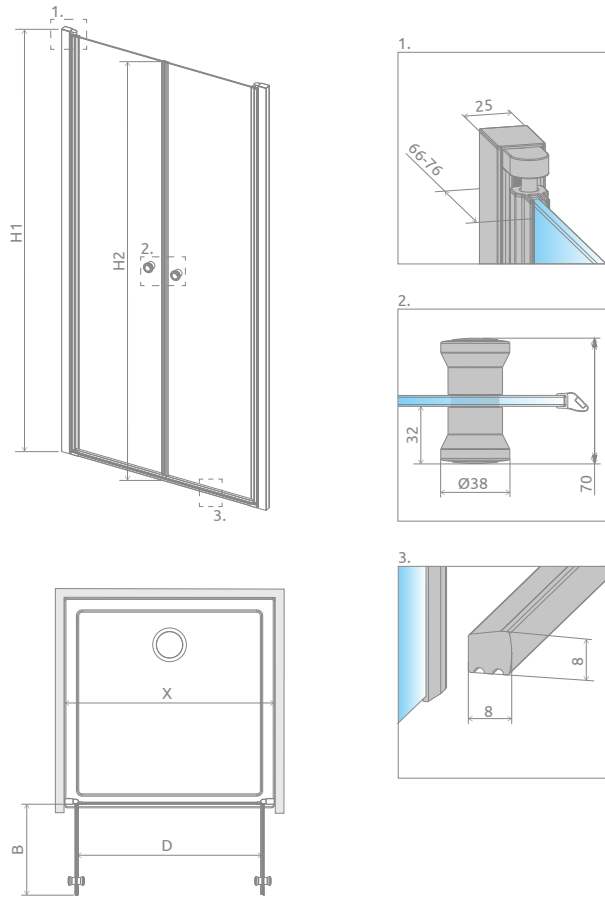

Eos DWD I

Profile finish:

01 Chrome

Eos DWD I + Kyntos F

Model	Width of niche (X)	Height (H1)	TRANSPARENT GLASS
			Art. No.
DWD I 70	690-710	1970	137783-01-01
DWD I 80	790-810	1970	137713-01-01
DWD I 90	890-910	1970	137703-01-01
DWD I 100	990-1010	1970	137723-01-01
DWD I 120	1190-1210	1970	137773-01-01

TECHNICAL DRAWINGS

Model	X	B	D	H1	H2
DWD I 70	690-710	290	585	1970	1950
DWD I 80	790-810	340	685	1970	1950
DWD I 90	890-910	390	785	1970	1950
DWD I 100	990-1010	440	885	1970	1950
DWD I 120	1190-1210	540	1085	1970	1950

ADDITIONAL OPTIONS

Extension profiles	Art. No.
 U profile + 2 cm	P01-137197001

RECOMMENDED SHOWER TRAYS

Dimensions are given in mm.