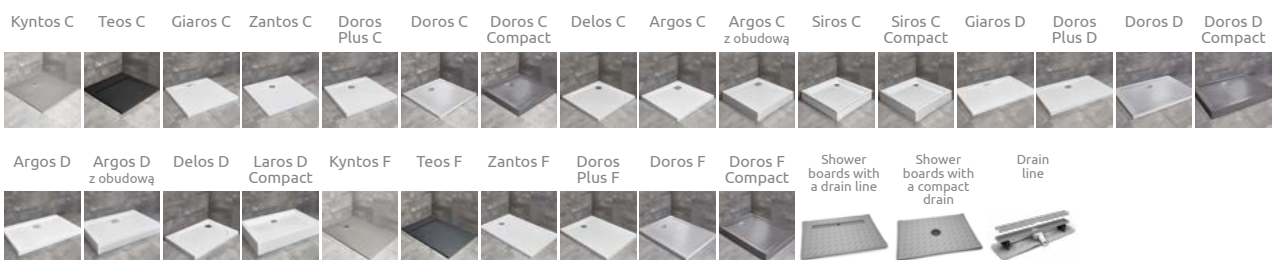

Eos DWD I

Profile finish:

01 Chrome

Eos DWD I + Kyntos F

Model	Width of niche (X)	Height (H1)	TRANSPARENT GLASS
			Art. No.
DWD I 70	690-710	1970	137783-01-01
DWD I 80	790-810	1970	137713-01-01
DWD I 90	890-910	1970	137703-01-01
DWD I 100	990-1010	1970	137723-01-01
DWD I 120	1190-1210	1970	137773-01-01

TECHNICAL DRAWINGS

Model	X	B	D	H1	H2
DWD I 70	690-710	290	585	1970	1950
DWD I 80	790-810	340	685	1970	1950
DWD I 90	890-910	390	785	1970	1950
DWD I 100	990-1010	440	885	1970	1950
DWD I 120	1190-1210	540	1085	1970	1950

ADDITIONAL OPTIONS

Extension profiles	Art. No.
 U profile + 2 cm	P01-137197001

RECOMMENDED SHOWER TRAYS

Dimensions are given in mm.