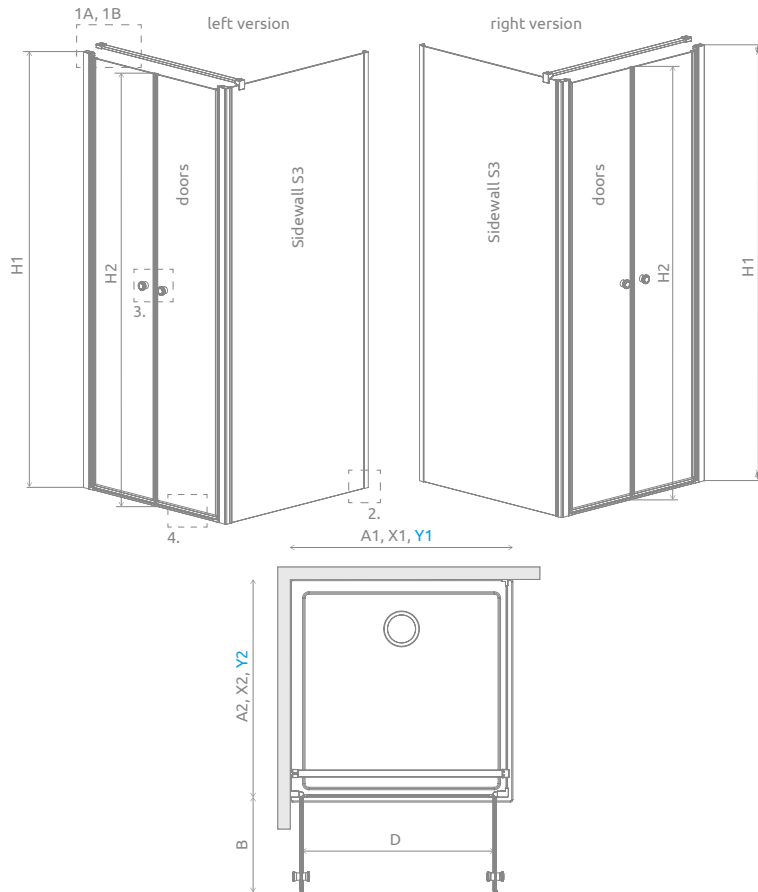

# Eos DWD+S

Eos DWD+S + Kyntos F

Profile finish:

01 Chrome

Shower enclosure set consists of 2 parts: set of doors and sidewall. Please specify both article numbers when making an order.

## SET OF DOORS

Model	Tray width (A1)	Dimension to the glass panel axis (Y1)	Height (H1)	TRANSPARENT GLASS
				Art. No.
DWD+S doors 80	800	<a href="#">775-785</a>	1970	13799490-01
DWD+S doors 90	900	<a href="#">875-885</a>	1970	13799491-01
DWD+S doors 100	1000	<a href="#">975-985</a>	1970	13799492-01
DWD+S doors 110	1100	<a href="#">1075-1085</a>	1970	13799493-01
DWD+S doors 120	1200	<a href="#">1175-1185</a>	1970	13799494-01

## SIDEWALL S3

Model	Tray width (A2)	Dimension to the glass panel axis (Y2)	Height (H1)	TRANSPARENT GLASS
				Art. No.
S3 70	700	<a href="#">663-678</a>	1970	13799448-01
S3 75	750	<a href="#">713-728</a>	1970	13799449-01
S3 80	800	<a href="#">763-778</a>	1970	13799450-01
S3 90	900	<a href="#">863-878</a>	1970	13799451-01
S3 100	1000	<a href="#">963-978</a>	1970	13799452-01

# TECHNICAL DRAWINGS

Set of doors	A1	X1	Y1	B	D	H1	H2
DWD+S doors 80	800	780-790	775-785	333	668	1970	1950
DWD+S doors 90	900	880-890	875-885	383	768	1970	1950
DWD+S doors 100	1000	980-990	975-985	433	868	1970	1950
DWD+S doors 110	1100	1080-1090	1075-1085	483	968	1970	1950
DWD+S doors 120	1200	1180-1190	1175-1185	533	1068	1970	1950