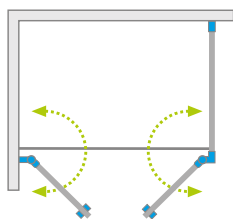

# Eos DWD+S

Eos DWD+S + Kyntos F

Profile finish:

01 Chrome

Shower enclosure set consists of 2 parts: set of doors and sidewall. Please specify both article numbers when making an order.

## SET OF DOORS

Model	Tray width (A1)	Dimension to the glass panel axis (Y1)	Height (H1)	TRANSPARENT GLASS
				Art. No.
DWD+S doors 80	800	<a href="#">775-785</a>	1970	13799490-01
DWD+S doors 90	900	<a href="#">875-885</a>	1970	13799491-01
DWD+S doors 100	1000	<a href="#">975-985</a>	1970	13799492-01
DWD+S doors 110	1100	<a href="#">1075-1085</a>	1970	13799493-01
DWD+S doors 120	1200	<a href="#">1175-1185</a>	1970	13799494-01

## SIDEWALL S3

Model	Tray width (A2)	Dimension to the glass panel axis (Y2)	Height (H1)	TRANSPARENT GLASS
				Art. No.
S3 70	700	<a href="#">663-678</a>	1970	13799448-01
S3 75	750	<a href="#">713-728</a>	1970	13799449-01
S3 80	800	<a href="#">763-778</a>	1970	13799450-01
S3 90	900	<a href="#">863-878</a>	1970	13799451-01
S3 100	1000	<a href="#">963-978</a>	1970	13799452-01

# TECHNICAL DRAWINGS

Set of doors	A1	X1	Y1	B	D	H1	H2
DWD+S doors 80	800	780-790	775-785	333	668	1970	1950
DWD+S doors 90	900	880-890	875-885	383	768	1970	1950
DWD+S doors 100	1000	980-990	975-985	433	868	1970	1950
DWD+S doors 110	1100	1080-1090	1075-1085	483	968	1970	1950
DWD+S doors 120	1200	1180-1190	1175-1185	533	1068	1970	1950