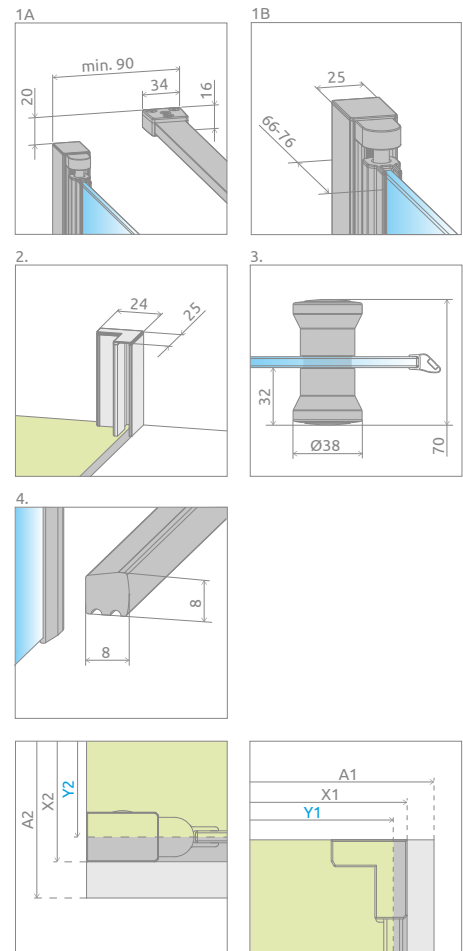

# Eos DWD+S

Eos DWD+S + Kyntos F

Profile finish:

01 Chrome

Shower enclosure set consists of 2 parts: set of doors and sidewall. Please specify both article numbers when making an order.

## SET OF DOORS

Model	Tray width (A1)	Dimension to the glass panel axis (Y1)	Height (H1)	TRANSPARENT GLASS
				Art. No.
DWD+S doors 80	800	<a href="#">775-785</a>	1970	13799490-01
DWD+S doors 90	900	<a href="#">875-885</a>	1970	13799491-01
DWD+S doors 100	1000	<a href="#">975-985</a>	1970	13799492-01
DWD+S doors 110	1100	<a href="#">1075-1085</a>	1970	13799493-01
DWD+S doors 120	1200	<a href="#">1175-1185</a>	1970	13799494-01

## SIDEWALL S3

Model	Tray width (A2)	Dimension to the glass panel axis (Y2)	Height (H1)	TRANSPARENT GLASS
				Art. No.
S3 70	700	<a href="#">663-678</a>	1970	13799448-01
S3 75	750	<a href="#">713-728</a>	1970	13799449-01
S3 80	800	<a href="#">763-778</a>	1970	13799450-01
S3 90	900	<a href="#">863-878</a>	1970	13799451-01
S3 100	1000	<a href="#">963-978</a>	1970	13799452-01

# TECHNICAL DRAWINGS

Set of doors	A1	X1	Y1	B	D	H1	H2
DWD+S doors 80	800	780-790	775-785	333	668	1970	1950
DWD+S doors 90	900	880-890	875-885	383	768	1970	1950
DWD+S doors 100	1000	980-990	975-985	433	868	1970	1950
DWD+S doors 110	1100	1080-1090	1075-1085	483	968	1970	1950
DWD+S doors 120	1200	1180-1190	1175-1185	533	1068	1970	1950