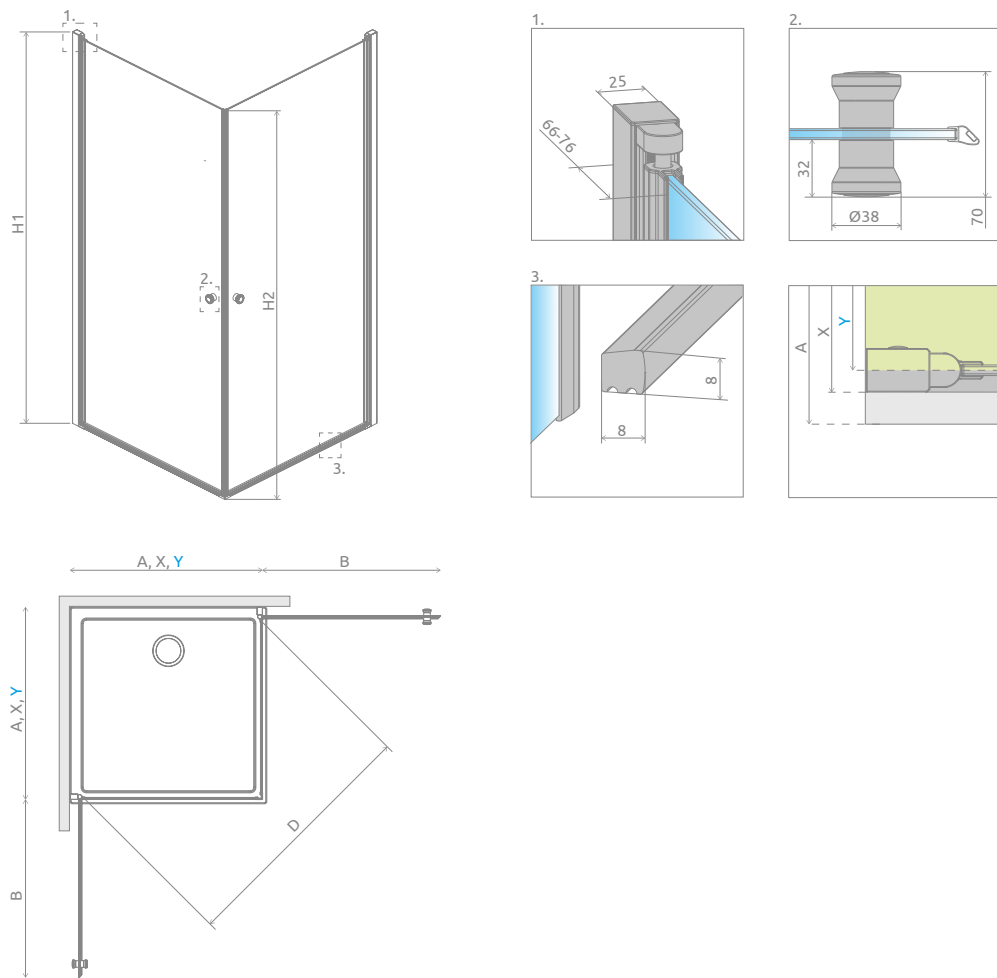

# Eos KDD I

Profile finish:

01 Chrome

Eos KDD I + Giaros C

Model	Tray width (A1)	Dimension to the glass panel axis (Y1)	Height (H1)	TRANSPARENT GLASS
				Art. No.
KDD I 80×80	800×800	768-778	1970	137213-01-01
KDD I 90×90	900×900	868-878	1970	137203-01-01
KDD I 100×100	1000×1000	968-978	1970	137223-01-01

# TECHNICAL DRAWINGS

Model	A1	X1	Y1	B	D	H1	H2
KDD 80×80	800	780-790	768-778	715	1004	1970	1950
KDD 90×90	900	880-890	868-878	815	1136	1970	1950
KDD 100×100	1000	980-990	968-978	915	1287	1970	1950

## ADDITIONAL OPTIONS

Extension profiles	Art. No.
 U profile + 2 cm	P01-137197001

## RECOMMENDED SHOWER TRAYS

Dimensions are given in mm.