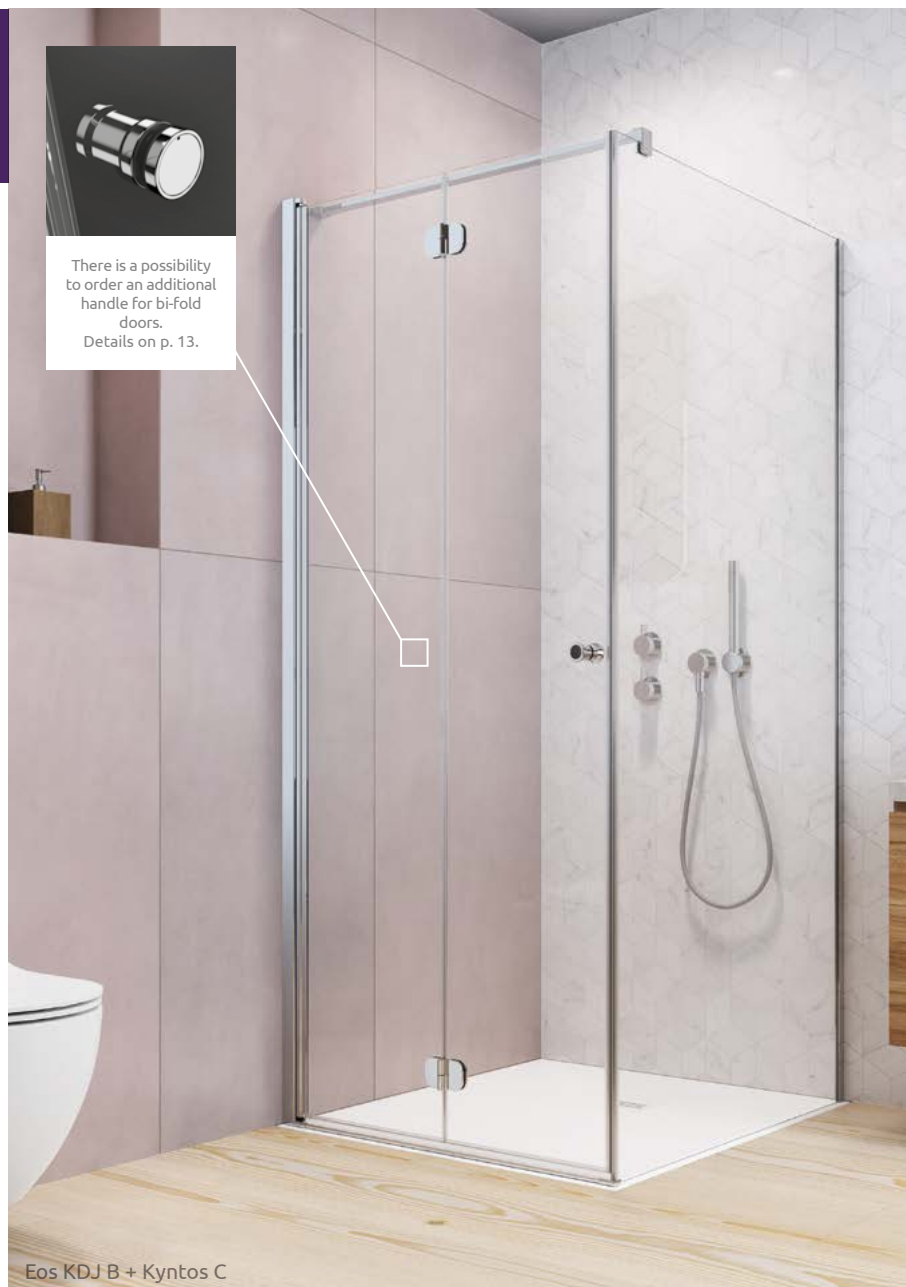

# Eos KDJ B

Profile finish:

01 Chrome

There is a possibility to order an additional handle for bi-fold doors. Details on p. 13.

Eos KDJ B + Kyntos C

Model	Tray width (A1×A2)	Dimension to the glass panel axis (Y1×Y2)	Height (H1)	TRANSPARENT GLASS	
				Art. No.	
KDJ B 80 L* × 80	800×800	775-785 × 763-778	1970	137413-01-01L	
KDJ B 80 R* × 80	800×800	775-785 × 763-778	1970	137413-01-01R	
KDJ B 80 L* × 100	800×1000	775-785 × 963-978	1970	137443-01-01L	
KDJ B 80 R* × 100	800×1000	775-785 × 963-978	1970	137443-01-01R	
KDJ B 90 L* × 90	900×900	875-885 × 863-878	1970	137403-01-01L	
KDJ B 90 R* × 90	900×900	875-885 × 863-878	1970	137403-01-01R	

\* door dimension

**ADDITIONAL HANDLE**  
details on p. 13