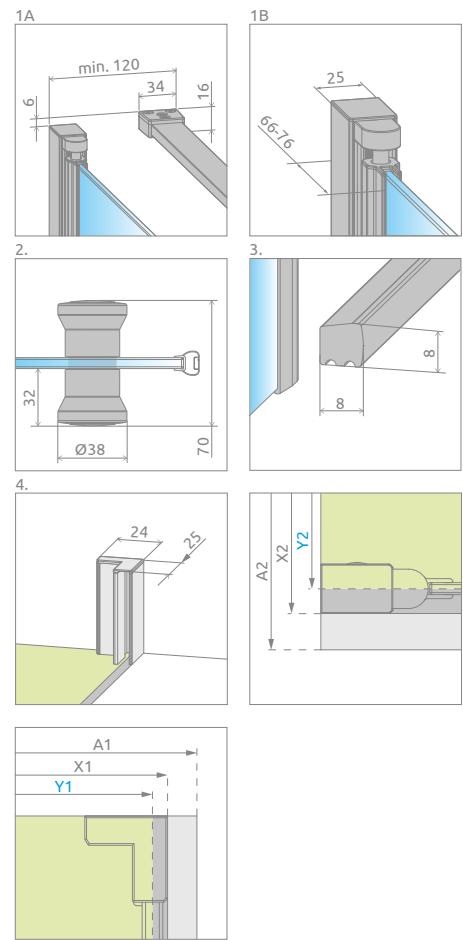

# Eos KDJ B

Profile finish:

01 Chrome

There is a possibility to order an additional handle for bi-fold doors. Details on p. 13.

Eos KDJ B + Kyntos C

Model	Tray width (A1×A2)	Dimension to the glass panel axis (Y1×Y2)	Height (H1)	TRANSPARENT GLASS	
				Art. No.	
KDJ B 80 L* × 80	800×800	775-785 × 763-778	1970	137413-01-01L	
KDJ B 80 R* × 80	800×800	775-785 × 763-778	1970	137413-01-01R	
KDJ B 80 L* × 100	800×1000	775-785 × 963-978	1970	137443-01-01L	
KDJ B 80 R* × 100	800×1000	775-785 × 963-978	1970	137443-01-01R	
KDJ B 90 L* × 90	900×900	875-885 × 863-878	1970	137403-01-01L	
KDJ B 90 R* × 90	900×900	875-885 × 863-878	1970	137403-01-01R	

\* door dimension

**ADDITIONAL HANDLE**  
details on p. 13

# TECHNICAL DRAWINGS

Model	A1	A2	X1	X2	Y1	Y2	B	D	H1	H2
KDJ B 80×80	800	800	780-790	775-790	775-785	763-778	383	678	1970	1950
KDJ B 80×100	800	1000	780-790	975-990	775-785	963-978	383	678	1970	1950
KDJ B 90×90	900	900	880-890	875-890	875-885	863-878	433	778	1970	1950

Dimensions are given in mm.