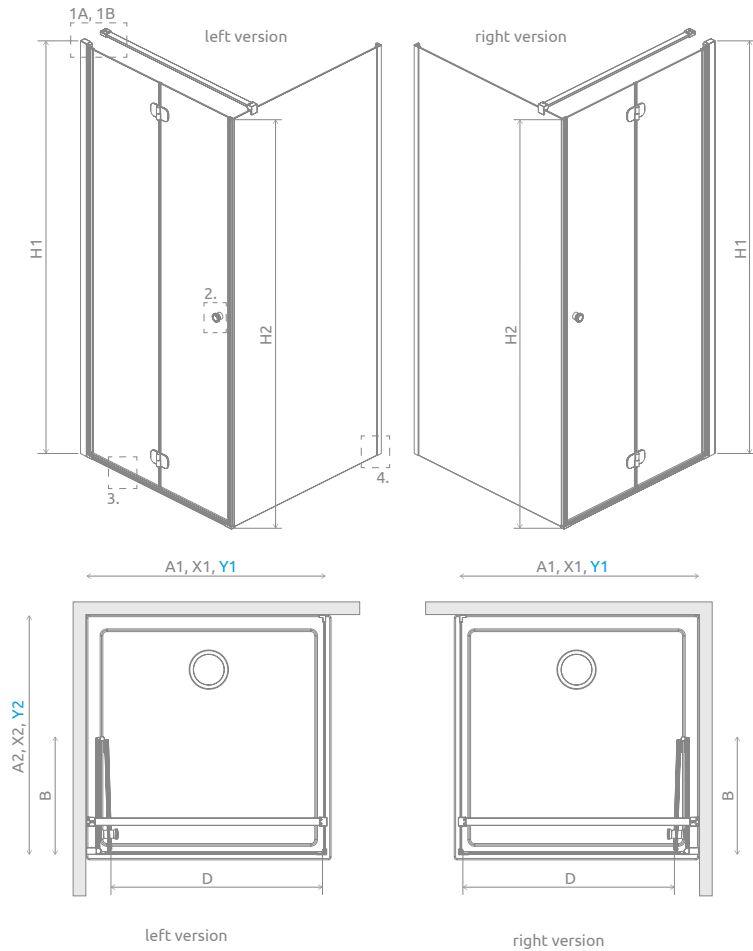

# Eos KDJ B

Profile finish:

01 Chrome

There is a possibility to order an additional handle for bi-fold doors. Details on p. 13.

Eos KDJ B + Kyntos C

Model	Tray width (A1×A2)	Dimension to the glass panel axis (Y1×Y2)	Height (H1)	TRANSPARENT GLASS	
				Art. No.	
KDJ B 80 L* × 80	800×800	775-785 × 763-778	1970	137413-01-01L	
KDJ B 80 R* × 80	800×800	775-785 × 763-778	1970	137413-01-01R	
KDJ B 80 L* × 100	800×1000	775-785 × 963-978	1970	137443-01-01L	
KDJ B 80 R* × 100	800×1000	775-785 × 963-978	1970	137443-01-01R	
KDJ B 90 L* × 90	900×900	875-885 × 863-878	1970	137403-01-01L	
KDJ B 90 R* × 90	900×900	875-885 × 863-878	1970	137403-01-01R	

\* door dimension

**ADDITIONAL HANDLE**  
details on p. 13

# TECHNICAL DRAWINGS

Model	A1	A2	X1	X2	Y1	Y2	B	D	H1	H2
KDJ B 80×80	800	800	780-790	775-790	775-785	763-778	383	678	1970	1950
KDJ B 80×100	800	1000	780-790	975-990	775-785	963-978	383	678	1970	1950
KDJ B 90×90	900	900	880-890	875-890	875-885	863-878	433	778	1970	1950

Dimensions are given in mm.