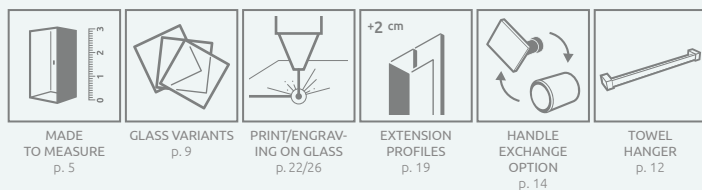

ADDITIONAL OPTIONS

Extension profiles	Art. No.
U profile +2 cm – sidewall extension mounted from the side of the wall	P01-284195001
U profile +2 cm – it can be installed only on the side of the sidewall	P01-284197001