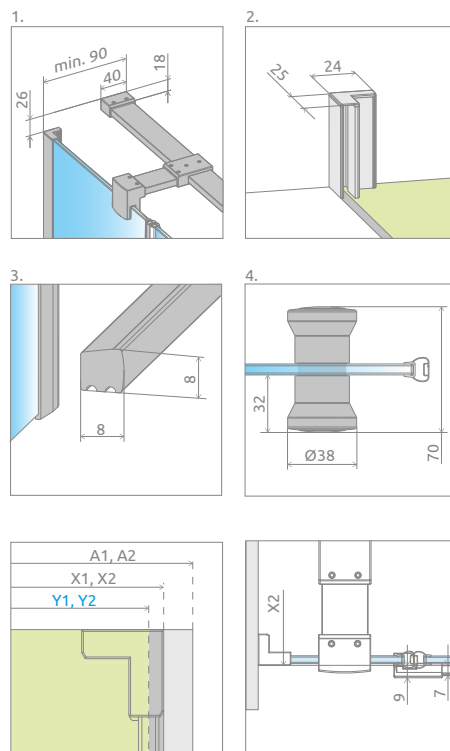

Eos KDS II

Profile finish:

01 Chrome

Eos KDS II + Kyntos F

Shower enclosure set consists of 2 parts: door and sidewall. Please specify both article numbers when making an order.

DOOR

Model	Tray width (A1)	Dimension to the glass panel axis (Y1)	Height (H1)	TRANSPARENT GLASS
				Art. No.
KDS II door 90 L	900	870-885	1950	13799481-01L
KDS II door 90 R	900	870-885	1950	13799481-01R
KDS II door 100 L	1000	970-985	1950	13799482-01L
KDS II door 100 R	1000	970-985	1950	13799482-01R
KDS II door 110 L	1100	1070-1085	1950	13799483-01L
KDS II door 110 R	1100	1070-1085	1950	13799483-01R
KDS II door 120 L	1200	1170-1185	1950	13799484-01L
KDS II door 120 R	1200	1170-1185	1950	13799484-01R

SIDEWALL S2

Model	Tray width (A2)	Dimension to the glass panel axis (Y2)	Height (H2)	TRANSPARENT GLASS
				Art. No.
S2 70	700	670-685	1970	13799428-01
S2 75	750	720-735	1970	13799429-01
S2 80	800	770-785	1970	13799430-01
S2 90	900	870-885	1970	13799431-01
S2 100	1000	970-985	1970	13799432-01

TECHNICAL DRAWINGS

Door	A1	X1	Y1	B	C	D	H1	H2
KDS II door 90	900	875-890	870-885	528	282-297	534	1950	1970
KDS II door 100	1000	975-990	970-985	528	382-397	534	1950	1970
KDS II door 110	1100	1075-1090	1070-1085	528	482-497	534	1950	1970
KDS II door 120	1200	1175-1190	1170-1185	528	582-597	534	1950	1970

RECOMMENDED SHOWER TRAYS

Dimensions are given in mm.