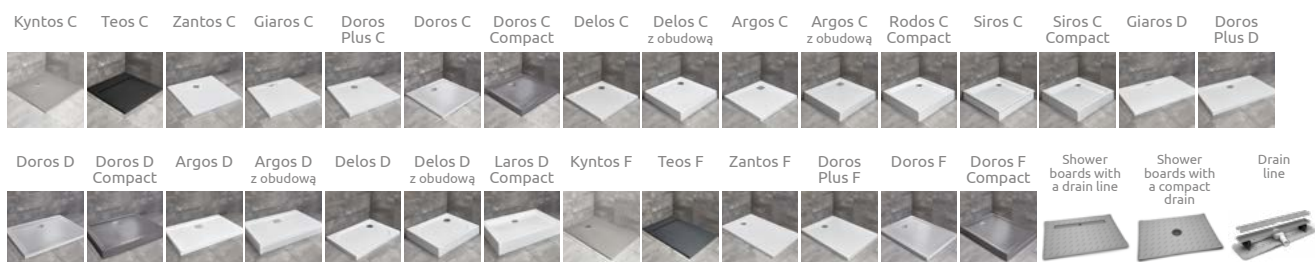

Eos KDS II

Profile finish:

01 Chrome

Eos KDS II + Kyntos F

Shower enclosure set consists of 2 parts: door and sidewall. Please specify both article numbers when making an order.

DOOR

Model	Tray width (A1)	Dimension to the glass panel axis (Y1)	Height (H1)	TRANSPARENT GLASS
				Art. No.
KDS II door 90 L	900	870-885	1950	13799481-01L
KDS II door 90 R	900	870-885	1950	13799481-01R
KDS II door 100 L	1000	970-985	1950	13799482-01L
KDS II door 100 R	1000	970-985	1950	13799482-01R
KDS II door 110 L	1100	1070-1085	1950	13799483-01L
KDS II door 110 R	1100	1070-1085	1950	13799483-01R
KDS II door 120 L	1200	1170-1185	1950	13799484-01L
KDS II door 120 R	1200	1170-1185	1950	13799484-01R

TECHNICAL DRAWINGS

Door	A1	X1	Y1	B	C	D	H1	H2
KDS II door 90	900	875-890	870-885	528	282-297	534	1950	1970
KDS II door 100	1000	975-990	970-985	528	382-397	534	1950	1970
KDS II door 110	1100	1075-1090	1070-1085	528	482-497	534	1950	1970
KDS II door 120	1200	1175-1190	1170-1185	528	582-597	534	1950	1970

Sidewall S2	A2	X2	Y2
S2 70	700	675-690	670-685
S2 75	750	725-740	720-735
S2 80	800	775-790	770-785
S2 90	900	875-890	870-885
S2 100	1000	975-990	970-985

ADDITIONAL OPTIONS

Extension profiles	Art. No.
U profile +2 cm – sidewall extension mounted from the side of the wall	P01-284195001
U profile +2 cm – it can be installed only on the side of the sidewall	P01-284197001

RECOMMENDED SHOWER TRAYS

Dimensions are given in mm.