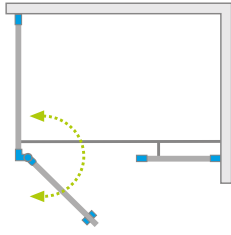

Eos KDS II

Profile finish:

01 Chrome

Eos KDS II + Kyntos F

Shower enclosure set consists of 2 parts: door and sidewall. Please specify both article numbers when making an order.

DOOR

Model	Tray width (A1)	Dimension to the glass panel axis (Y1)	Height (H1)	TRANSPARENT GLASS
				Art. No.
KDS II door 90 L	900	870-885	1950	13799481-01L
KDS II door 90 R	900	870-885	1950	13799481-01R
KDS II door 100 L	1000	970-985	1950	13799482-01L
KDS II door 100 R	1000	970-985	1950	13799482-01R
KDS II door 110 L	1100	1070-1085	1950	13799483-01L
KDS II door 110 R	1100	1070-1085	1950	13799483-01R
KDS II door 120 L	1200	1170-1185	1950	13799484-01L
KDS II door 120 R	1200	1170-1185	1950	13799484-01R

SIDEWALL S2

Model	Tray width (A2)	Dimension to the glass panel axis (Y2)	Height (H2)	TRANSPARENT GLASS
				Art. No.
S2 70	700	670-685	1970	13799428-01
S2 75	750	720-735	1970	13799429-01
S2 80	800	770-785	1970	13799430-01
S2 90	900	870-885	1970	13799431-01
S2 100	1000	970-985	1970	13799432-01

Sidewall S2	A2	X2	Y2
S2 70	700	675-690	670-685
S2 75	750	725-740	720-735
S2 80	800	775-790	770-785
S2 90	900	875-890	870-885
S2 100	1000	975-990	970-985

ADDITIONAL OPTIONS

Extension profiles	Art. No.
U profile +2 cm – sidewall extension mounted from the side of the wall	P01-284195001
U profile +2 cm – it can be installed only on the side of the sidewall	P01-284197001

RECOMMENDED SHOWER TRAYS

Dimensions are given in mm.