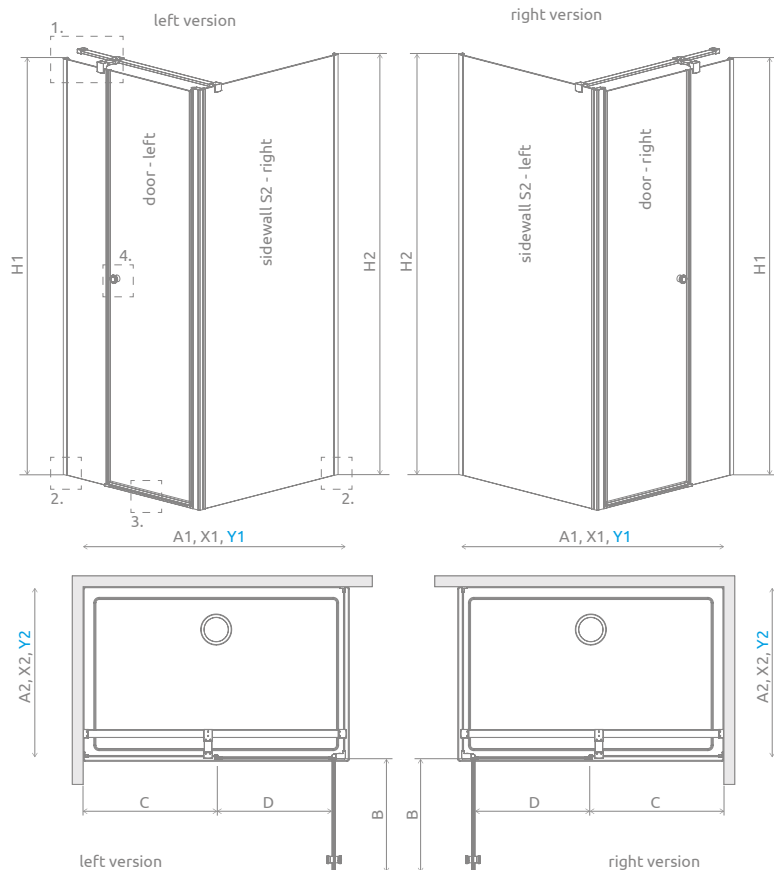

TECHNICAL DRAWINGS

Door	A1	X1	Y1	B	C	D	H1	H2
KDS II door 90	900	875-890	870-885	528	282-297	534	1950	1970
KDS II door 100	1000	975-990	970-985	528	382-397	534	1950	1970
KDS II door 110	1100	1075-1090	1070-1085	528	482-497	534	1950	1970
KDS II door 120	1200	1175-1190	1170-1185	528	582-597	534	1950	1970

Sidewall S2	A2	X2	Y2
S2 70	700	675-690	670-685
S2 75	750	725-740	720-735
S2 80	800	775-790	770-785
S2 90	900	875-890	870-885
S2 100	1000	975-990	970-985