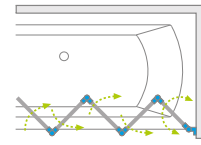

Eos PNW

ADDITIONAL OPTIONS

Profile finish:

01 Chrome

A universal bathtub screen that can be assembled as a left-hand or right-hand version.

Model	Width (X)	Height (H1)	TRANSPARENT GLASS
			Art. No.
PNW3 100	990-1000	1520	1205301-101
PNW4 86	860-870	1520	1205401-101
PNW5 107	1070-1080	1520	1205501-101

TECHNICAL DRAWINGS

Eos PNW3

Model	X	B	C	H1	H2
PNW3	990-1000	335	90-100	1520	1500
PNW4	860-870	220	110-120	1520	1500
PNW5	1070-1080	220	130-140	1520	1500

Dimensions are given in mm.