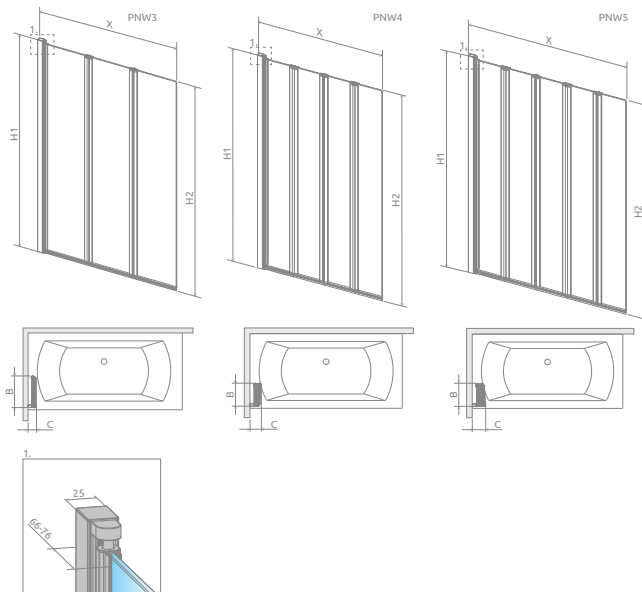

Eos PNW

ADDITIONAL OPTIONS

Profile finish:

01 Chrome

A universal bathtub screen that can be assembled as a left-hand or right-hand version.

Model	Width (X)	Height (H1)	TRANSPARENT GLASS
			Art. No.
PNW3 100	990-1000	1520	1205301-101
PNW4 86	860-870	1520	1205401-101
PNW5 107	1070-1080	1520	1205501-101

TECHNICAL DRAWINGS

Eos PNW3

Model	X	B	C	H1	H2
PNW3	990-1000	335	90-100	1520	1500
PNW4	860-870	220	110-120	1520	1500
PNW5	1070-1080	220	130-140	1520	1500

Dimensions are given in mm.