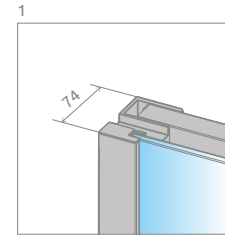

TECHNICAL DRAWINGS

Left version

Right version

Door	A1	X1	Y1	C	D	H
KDJ door 100	1000	990-1000	978-988	477-487	406	2000
KDJ door 110	1100	1090-1100	1078-1088	527-537	456	2000
KDJ door 120	1200	1190-1200	1178-1188	577-587	506	2000
KDJ door 140	1400	1390-1400	1378-1388	677-687	606	2000

Sidewall S1	A2	X2	Y2
S1 70	700	690-700	678-688
S1 75	750	740-750	728-738
S1 80	800	790-800	778-788
S1 90	900	890-900	878-888
S1 100	1000	990-1000	978-988

ADDITIONAL OPTIONS

MADE TO MEASURE
p. 5

GLASS VARIANTS
p. 9

PRINT/ENGRAVING ON GLASS
p. 22/26

TOWEL HANGER
p. 12

RECOMMENDED SHOWER TRAYS

Kyntos C
Teos C
Giaros C
Doros Plus C
Doros C
Doros C Compact
Delos C
Delos C z obudową
Argos C
Argos C z obudową
Giaros D
Doros Plus D
Doros D
Doros D Compact
Argos D

Argos D z obudową
Delos D
Delos D z obudową
Laros D Compact
Kyntos F
Teos F
Zantos F
Doros Plus F
Doros F
Doros F Compact
Shower boards with a drain line
Shower boards with a compact drain
Drain line

Dimensions are given in mm.