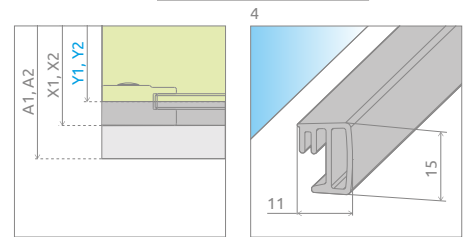

TECHNICAL DRAWINGS

Left version

Right version

Door	A1	X1	Y1	C	D	H
KDJ door 100	1000	990-1000	978-988	477-487	406	2000
KDJ door 110	1100	1090-1100	1078-1088	527-537	456	2000
KDJ door 120	1200	1190-1200	1178-1188	577-587	506	2000
KDJ door 140	1400	1390-1400	1378-1388	677-687	606	2000

Sidewall S1	A2	X2	Y2
S1 70	700	690-700	678-688
S1 75	750	740-750	728-738
S1 80	800	790-800	778-788
S1 90	900	890-900	878-888
S1 100	1000	990-1000	978-988

ADDITIONAL OPTIONS

MADE TO MEASURE
p. 5

GLASS VARIANTS
p. 9

PRINT/ENGRAVING ON GLASS
p. 22/26

TOWEL HANGER
p. 12

RECOMMENDED SHOWER TRAYS

Kyntos C
Teos C
Giaros C
Doros Plus C
Doros C
Doros C Compact
Delos C
Delos C z obudową
Argos C
Argos C z obudową
Giaros D
Doros Plus D
Doros D
Doros D Compact
Argos D

Argos D z obudową
Delos D
Delos D z obudową
Laros D Compact
Kyntos F
Teos F
Zantos F
Doros Plus F
Doros F
Doros F Compact
Shower boards with a drain line
Shower boards with a compact drain
Drain line

Dimensions are given in mm.