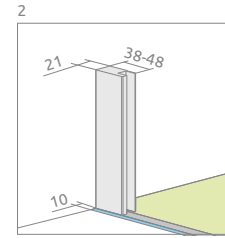

TECHNICAL DRAWINGS

Left version

Right version

Door	A1	X1	Y1	C	D	H
KDJ door 100	1000	990-1000	978-988	477-487	406	2000
KDJ door 110	1100	1090-1100	1078-1088	527-537	456	2000
KDJ door 120	1200	1190-1200	1178-1188	577-587	506	2000
KDJ door 140	1400	1390-1400	1378-1388	677-687	606	2000

Sidewall S1	A2	X2	Y2
S1 70	700	690-700	678-688
S1 75	750	740-750	728-738
S1 80	800	790-800	778-788
S1 90	900	890-900	878-888
S1 100	1000	990-1000	978-988

ADDITIONAL OPTIONS

MADE TO MEASURE
p. 5

GLASS VARIANTS
p. 9

PRINT/ENGRAVING ON GLASS
p. 22/26

TOWEL HANGER
p. 12

RECOMMENDED SHOWER TRAYS

Kyntos C
Teos C
Giaros C
Doros Plus C
Doros C
Doros C Compact
Delos C
Delos C z obudową
Argos C
Argos C z obudową
Giaros D
Doros Plus D
Doros D
Doros D Compact
Argos D

Argos D z obudową
Delos D
Delos D z obudową
Laros D Compact
Kyntos F
Teos F
Zantos F
Doros Plus F
Doros F
Doros F Compact
Shower boards with a drain line
Shower boards with a compact drain
Drain line

Dimensions are given in mm.