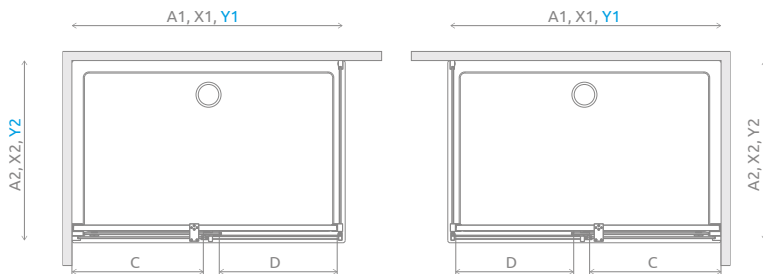

TECHNICAL DRAWINGS

Left version

Right version

Door	A1	X1	Y1	C	D	H
KDJ door 100	1000	990-1000	978-988	477-487	406	2000
KDJ door 110	1100	1090-1100	1078-1088	527-537	456	2000
KDJ door 120	1200	1190-1200	1178-1188	577-587	506	2000
KDJ door 140	1400	1390-1400	1378-1388	677-687	606	2000

Sidewall S1	A2	X2	Y2
S1 70	700	690-700	678-688
S1 75	750	740-750	728-738
S1 80	800	790-800	778-788
S1 90	900	890-900	878-888
S1 100	1000	990-1000	978-988

ADDITIONAL OPTIONS

MADE TO MEASURE
p. 5

GLASS VARIANTS
p. 9

PRINT/ENGRAVING ON GLASS
p. 22/26

TOWEL HANGER
p. 12

RECOMMENDED SHOWER TRAYS

Kyntos C
Teos C
Giaros C
Doros Plus C
Doros C
Doros C Compact
Delos C
Delos C z obudową
Argos C
Argos C z obudową
Giaros D
Doros Plus D
Doros D
Doros D Compact
Argos D

Argos D z obudową
Delos D
Delos D z obudową
Laros D Compact
Kyntos F
Teos F
Zantos F
Doros Plus F
Doros F
Doros F Compact
Shower boards with a drain line
Shower boards with a compact drain
Drain line

Dimensions are given in mm.