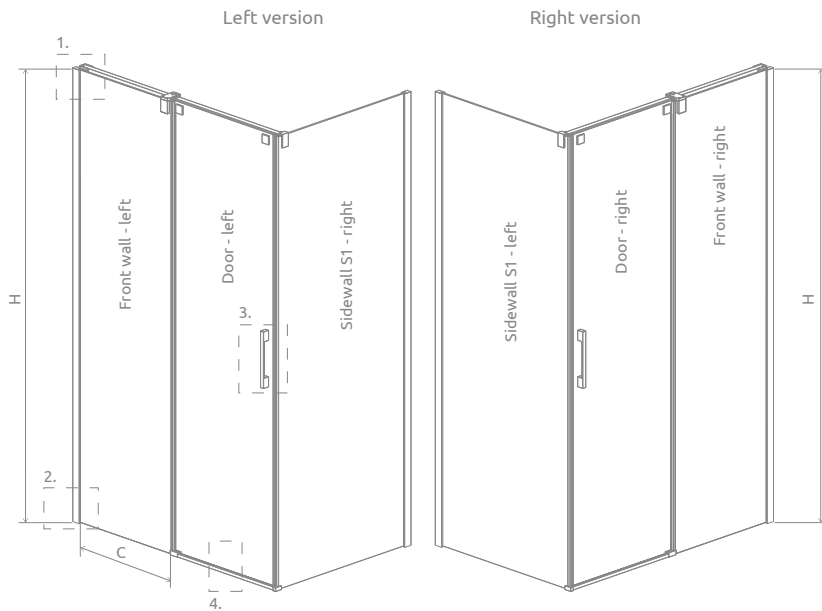

TECHNICAL DRAWINGS

Left version

Right version

Door	A1	X1	Y1	C	D	H
KDJ door 100	1000	990-1000	978-988	477-487	406	2000
KDJ door 110	1100	1090-1100	1078-1088	527-537	456	2000
KDJ door 120	1200	1190-1200	1178-1188	577-587	506	2000
KDJ door 140	1400	1390-1400	1378-1388	677-687	606	2000

Sidewall S1	A2	X2	Y2
S1 70	700	690-700	678-688
S1 75	750	740-750	728-738
S1 80	800	790-800	778-788
S1 90	900	890-900	878-888
S1 100	1000	990-1000	978-988

ADDITIONAL OPTIONS

MADE TO MEASURE
p. 5

GLASS VARIANTS
p. 9

PRINT/ENGRAVING ON GLASS
p. 22/26

TOWEL HANGER
p. 12

RECOMMENDED SHOWER TRAYS

Kyntos C
Teos C
Giaros C
Doros Plus C
Doros C
Doros C Compact
Delos C
Delos C z obudową
Argos C
Argos C z obudową
Giaros D
Doros Plus D
Doros D
Doros D Compact
Argos D

Argos D z obudową
Delos D
Delos D z obudową
Laros D Compact
Kyntos F
Teos F
Zantos F
Doros Plus F
Doros F
Doros F Compact
Shower boards with a drain line
Shower boards with a compact drain
Drain line

Dimensions are given in mm.