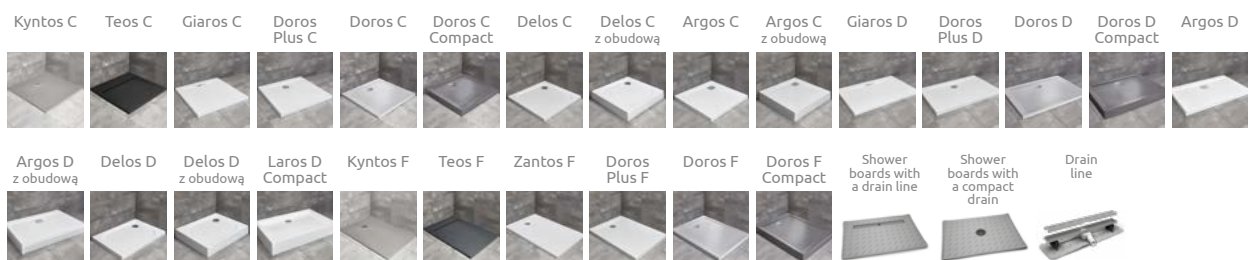

Espera Pro KDJ

Profile finish:

01 Chrome

Espera Pro KDJ + shower board

Shower enclosure set consists of 3 parts: front (2 elements) and sidewall. Please specify both article numbers when making an order.

FRONT (consists of two elements, each with individual article number)

SIDEWALL S1

Model	Tray width (A2)	Dimension to the glass panel axis (Y2)	Height (H)	TRANSPARENT GLASS
				Art. No.
S1 70	700	678-688	2000	10093070-01-01
S1 75	750	728-738	2000	10093075-01-01
S1 80	800	778-788	2000	10093080-01-01
S1 90	900	878-888	2000	10093090-01-01
S1 100	1000	978-988	2000	10093100-01-01

TECHNICAL DRAWINGS

Door	A1	X1	Y1	C	D	H
KDJ door 100	1000	985-995	978-988	442-452	408	2000
KDJ door 110	1100	1085-1095	1078-1088	492-502	458	2000
KDJ door 120	1200	1185-1195	1178-1188	542-552	508	2000
KDJ door 140	1400	1385-1395	1378-1388	642-652	608	2000

Sidewall S1	A2	X2	Y2
S1 70	700	685-695	678-688
S1 75	750	735-745	728-738
S1 80	800	785-795	778-788
S1 90	900	885-895	878-888
S1 100	1000	985-995	978-988

ADDITIONAL OPTIONS

RECOMMENDED SHOWER TRAYS

Dimensions are given in mm.