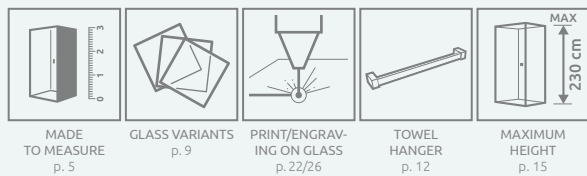

Espera Pro KDJ

Profile finish:

01 Chrome

Espera Pro KDJ + shower board

Shower enclosure set consists of 3 parts: front (2 elements) and sidewall. Please specify both article numbers when making an order.

FRONT (consists of two elements, each with individual article number)

Model	Tray width (A1)	Dimension to the glass panel axis (Y1)	Height (H)	Element	TRANSPARENT GLASS
					Art. No.
KDJ front 100 L	1000	978-988	2000	Door 535 L	10090100-01-01L
				KDJ front wall 440 L	10092100-01-01L
KDJ front 100 R	1000	978-988	2000	Door 535 R	10090100-01-01R
				KDJ front wall 440 R	10092100-01-01R
KDJ front 110 L	1100	1078-1088	2000	Door 585 L	10090110-01-01L
				KDJ front wall 490 L	10092110-01-01L
KDJ front 110 R	1100	1078-1088	2000	Door 585 R	10090110-01-01R
				KDJ front wall 490 R	10092110-01-01R
KDJ front 120 L	1200	1178-1188	2000	Door 635 L	10090120-01-01L
				KDJ front wall 540 L	10092120-01-01L
KDJ front 120 R	1200	1178-1188	2000	Door 635 R	10090120-01-01R
				KDJ front wall 540 R	10092120-01-01R
KDJ front 140 L	1400	1378-1388	2000	Door 735 L	10090140-01-01L
				KDJ front wall 640 L	10092140-01-01L
KDJ front 140 R	1400	1378-1388	2000	Door 735 R	10090140-01-01R
				KDJ front wall 640 R	10092140-01-01R

SIDEWALL S1

Model	Tray width (A2)	Dimension to the glass panel axis (Y2)	Height (H)	TRANSPARENT GLASS
				Art. No.
S1 70	700	678-688	2000	10093070-01-01
S1 75	750	728-738	2000	10093075-01-01
S1 80	800	778-788	2000	10093080-01-01
S1 90	900	878-888	2000	10093090-01-01
S1 100	1000	978-988	2000	10093100-01-01

Sidewall S1	A2	X2	Y2
S1 70	700	685-695	678-688
S1 75	750	735-745	728-738
S1 80	800	785-795	778-788
S1 90	900	885-895	878-888
S1 100	1000	985-995	978-988

ADDITIONAL OPTIONS

RECOMMENDED SHOWER TRAYS

Dimensions are given in mm.