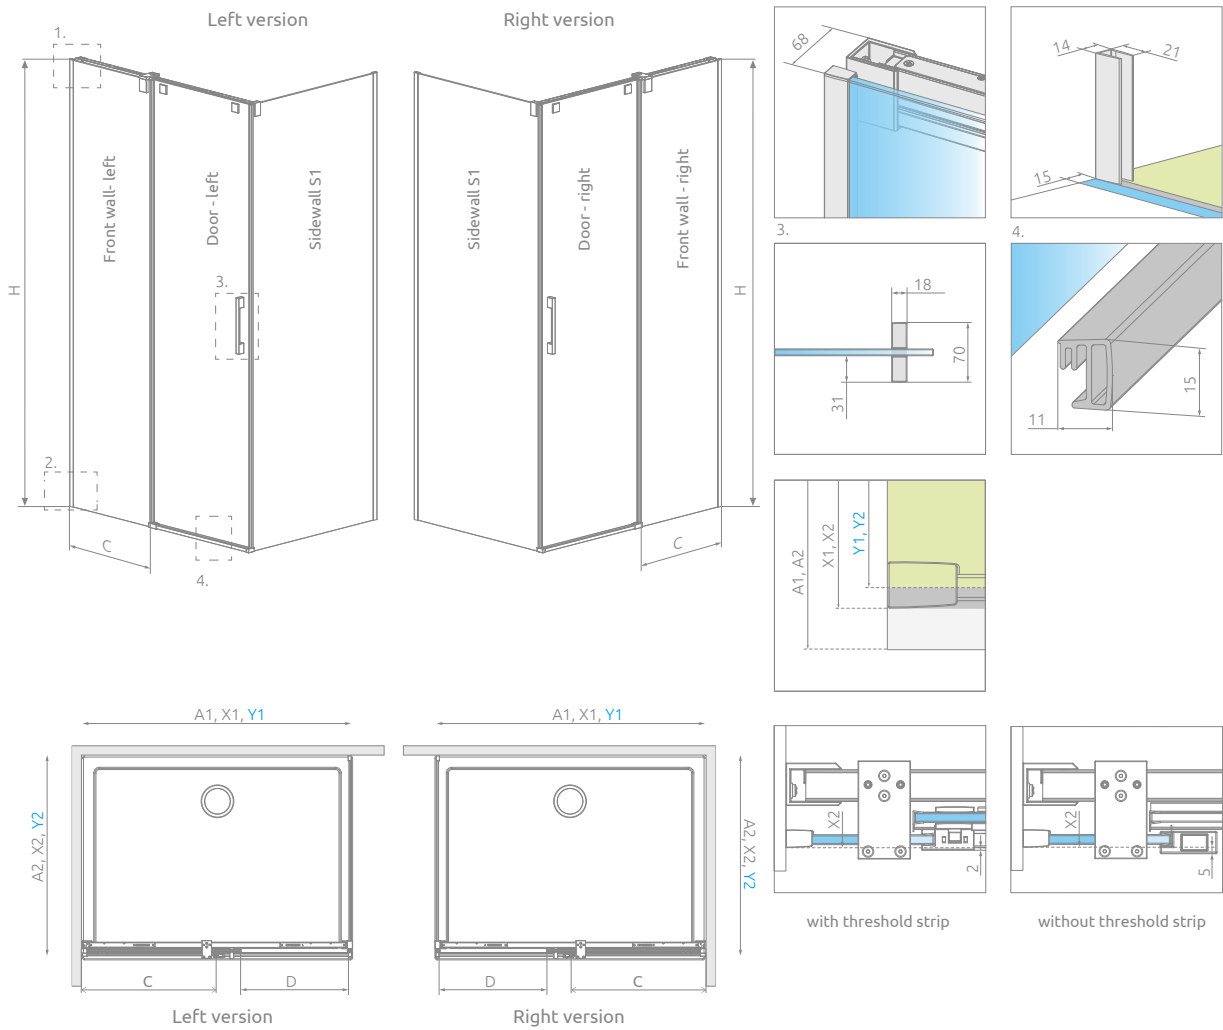

TECHNICAL DRAWINGS

Door	A1	X1	Y1	C	D	H
KDJ door 100	1000	985-995	978-988	442-452	408	2000
KDJ door 110	1100	1085-1095	1078-1088	492-502	458	2000
KDJ door 120	1200	1185-1195	1178-1188	542-552	508	2000
KDJ door 140	1400	1385-1395	1378-1388	642-652	608	2000

Sidewall S1	A2	X2	Y2
S1 70	700	685-695	678-688
S1 75	750	735-745	728-738
S1 80	800	785-795	778-788
S1 90	900	885-895	878-888
S1 100	1000	985-995	978-988