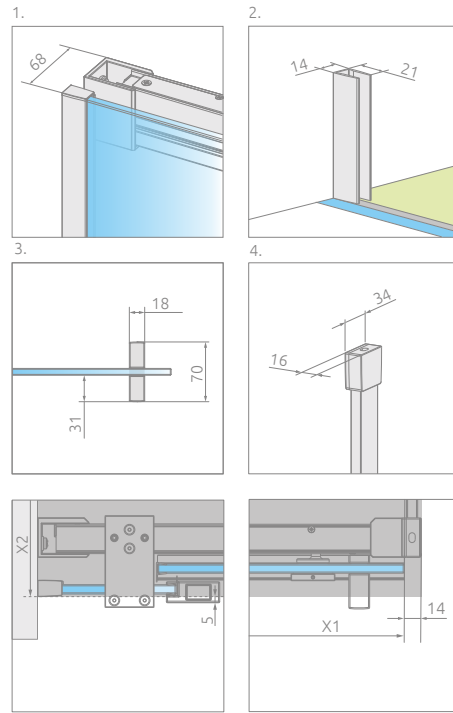

Espera Pro Walk-in

Espera Pro Walk-in + shower board

Profile finish:

01 Chrome

Shower enclosure set consists of 2 parts: door + front wall. Please specify both article numbers when placing an order.

FRONT (consists of two elements, each with individual article number)

Model	Height (H)	Element	TRANSPARENT GLASS
			Art. No.
Walk-in 100 L	2000	Door 535 L	10090100-01-01L
		Walk-in front wall 440 L	10094100-01-01L
Walk-in 100 R	2000	Door 535 R	10090100-01-01R
		Walk-in front wall 440 R	10094100-01-01R
Walk-in 110 L	2000	Door 585 L	10090110-01-01L
		Walk-in front wall 490 L	10094110-01-01L
Walk-in 110 R	2000	Door 585 R	10090110-01-01R
		Walk-in front wall 490 R	10094110-01-01R
Walk-in 120 L	2000	Door 635 L	10090120-01-01L
		Walk-in front wall 540 L	10094120-01-01L
Walk-in 120 R	2000	Door 635 R	10090120-01-01R
		Walk-in front wall 540 R	10094120-01-01R
Walk-in 140 L	2000	Door 735 L	10090140-01-01L
		Walk-in front wall 640 L	10094140-01-01L
Walk-in 140 R	2000	Door 735 R	10090140-01-01R
		Walk-in front wall 640 R	10094140-01-01R

TECHNICAL DRAWINGS

Drzwi	X1	X2	C	H1	H2
Walk-in 100	977-987	max 1200	447-457	2000	3200
Walk-in 110	1077-1087	max 1200	497-507	2000	3200
Walk-in 120	1177-1187	max 1200	547-557	2000	3200
Walk-in 140	1377-1387	max 1200	647-657	2000	3200

ADDITIONAL OPTIONS

RECOMMENDED SHOWER TRAYS

Dimensions are given in mm.