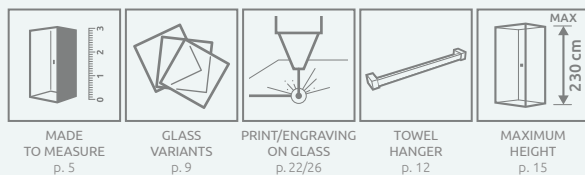

Espera Pro Walk-in

Espera Pro Walk-in + shower board

Profile finish:

01 Chrome

Shower enclosure set consists of 2 parts: door + front wall. Please specify both article numbers when placing an order.

FRONT (consists of two elements, each with individual article number)

Model	Height (H)	Element	TRANSPARENT GLASS
			Art. No.
Walk-in 100 L	2000	Door 535 L	10090100-01-01L
		Walk-in front wall 440 L	10094100-01-01L
Walk-in 100 R	2000	Door 535 R	10090100-01-01R
		Walk-in front wall 440 R	10094100-01-01R
Walk-in 110 L	2000	Door 585 L	10090110-01-01L
		Walk-in front wall 490 L	10094110-01-01L
Walk-in 110 R	2000	Door 585 R	10090110-01-01R
		Walk-in front wall 490 R	10094110-01-01R
Walk-in 120 L	2000	Door 635 L	10090120-01-01L
		Walk-in front wall 540 L	10094120-01-01L
Walk-in 120 R	2000	Door 635 R	10090120-01-01R
		Walk-in front wall 540 R	10094120-01-01R
Walk-in 140 L	2000	Door 735 L	10090140-01-01L
		Walk-in front wall 640 L	10094140-01-01L
Walk-in 140 R	2000	Door 735 R	10090140-01-01R
		Walk-in front wall 640 R	10094140-01-01R

TECHNICAL DRAWINGS

Drzwi	X1	X2	C	H1	H2
Walk-in 100	977-987	max 1200	447-457	2000	3200
Walk-in 110	1077-1087	max 1200	497-507	2000	3200
Walk-in 120	1177-1187	max 1200	547-557	2000	3200
Walk-in 140	1377-1387	max 1200	647-657	2000	3200

ADDITIONAL OPTIONS

RECOMMENDED SHOWER TRAYS

Dimensions are given in mm.