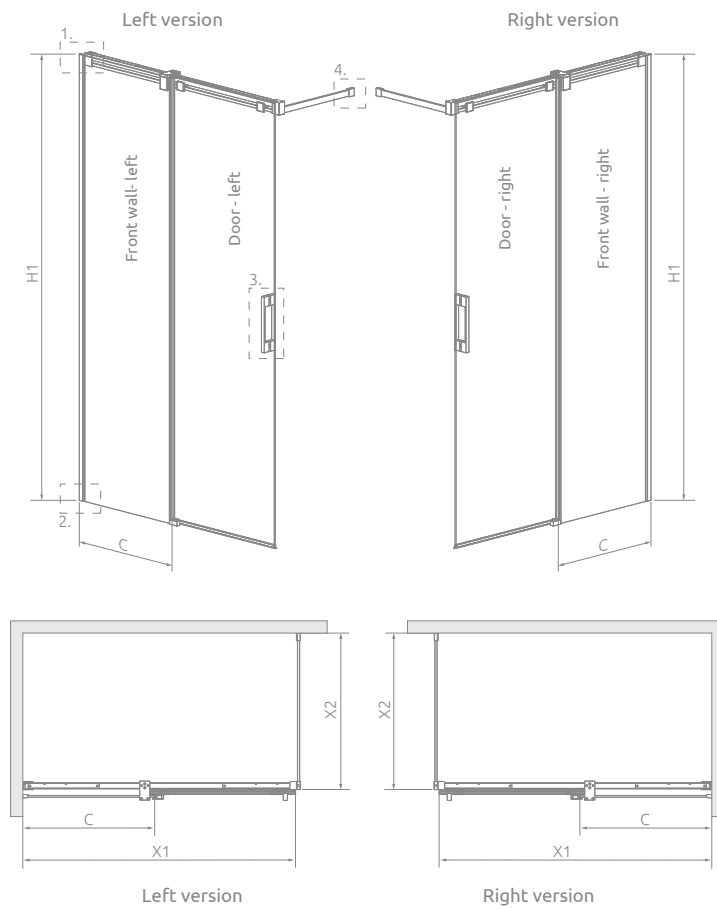

Espera Pro Walk-in

Espera Pro Walk-in + shower board

Profile finish:

01 Chrome

Shower enclosure set consists of 2 parts: door + front wall. Please specify both article numbers when placing an order.

FRONT (consists of two elements, each with individual article number)

Model	Height (H)	Element	TRANSPARENT GLASS
			Art. No.
Walk-in 100 L	2000	Door 535 L	10090100-01-01L
		Walk-in front wall 440 L	10094100-01-01L
Walk-in 100 R	2000	Door 535 R	10090100-01-01R
		Walk-in front wall 440 R	10094100-01-01R
Walk-in 110 L	2000	Door 585 L	10090110-01-01L
		Walk-in front wall 490 L	10094110-01-01L
Walk-in 110 R	2000	Door 585 R	10090110-01-01R
		Walk-in front wall 490 R	10094110-01-01R
Walk-in 120 L	2000	Door 635 L	10090120-01-01L
		Walk-in front wall 540 L	10094120-01-01L
Walk-in 120 R	2000	Door 635 R	10090120-01-01R
		Walk-in front wall 540 R	10094120-01-01R
Walk-in 140 L	2000	Door 735 L	10090140-01-01L
		Walk-in front wall 640 L	10094140-01-01L
Walk-in 140 R	2000	Door 735 R	10090140-01-01R
		Walk-in front wall 640 R	10094140-01-01R

TECHNICAL DRAWINGS

Drzwi	X1	X2	C	H1	H2
Walk-in 100	977-987	max 1200	447-457	2000	3200
Walk-in 110	1077-1087	max 1200	497-507	2000	3200
Walk-in 120	1177-1187	max 1200	547-557	2000	3200
Walk-in 140	1377-1387	max 1200	647-657	2000	3200

ADDITIONAL OPTIONS

RECOMMENDED SHOWER TRAYS

Dimensions are given in mm.