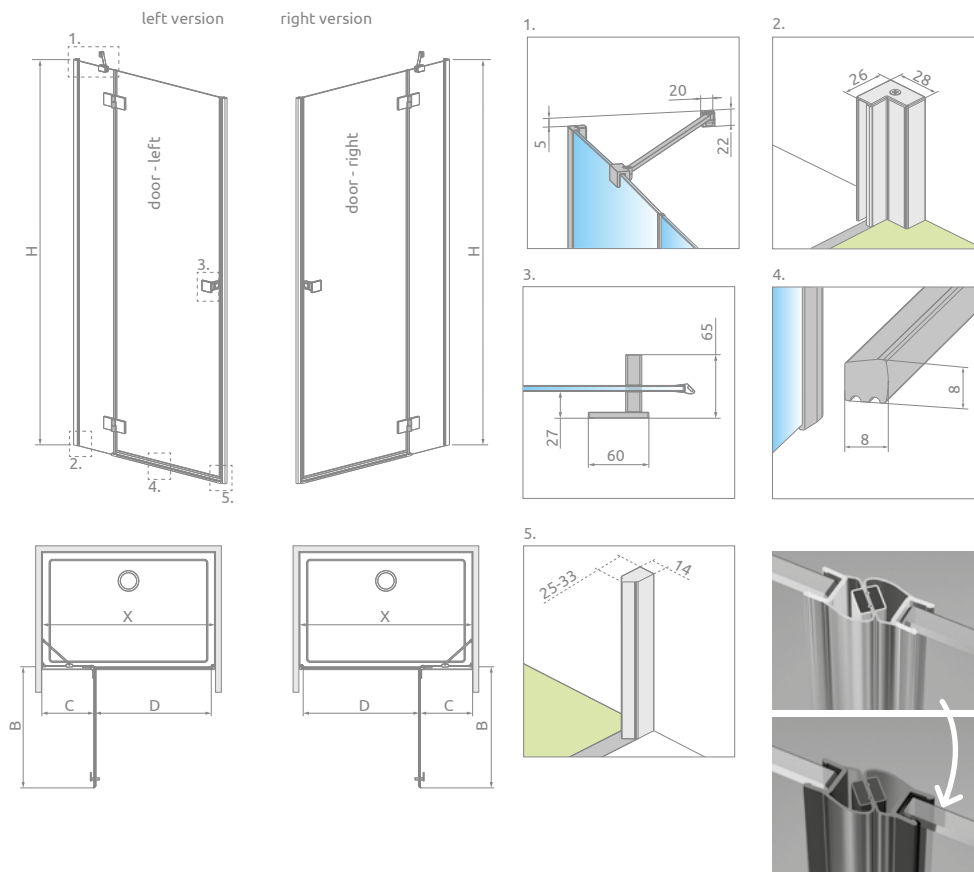

TECHNICAL DRAWINGS