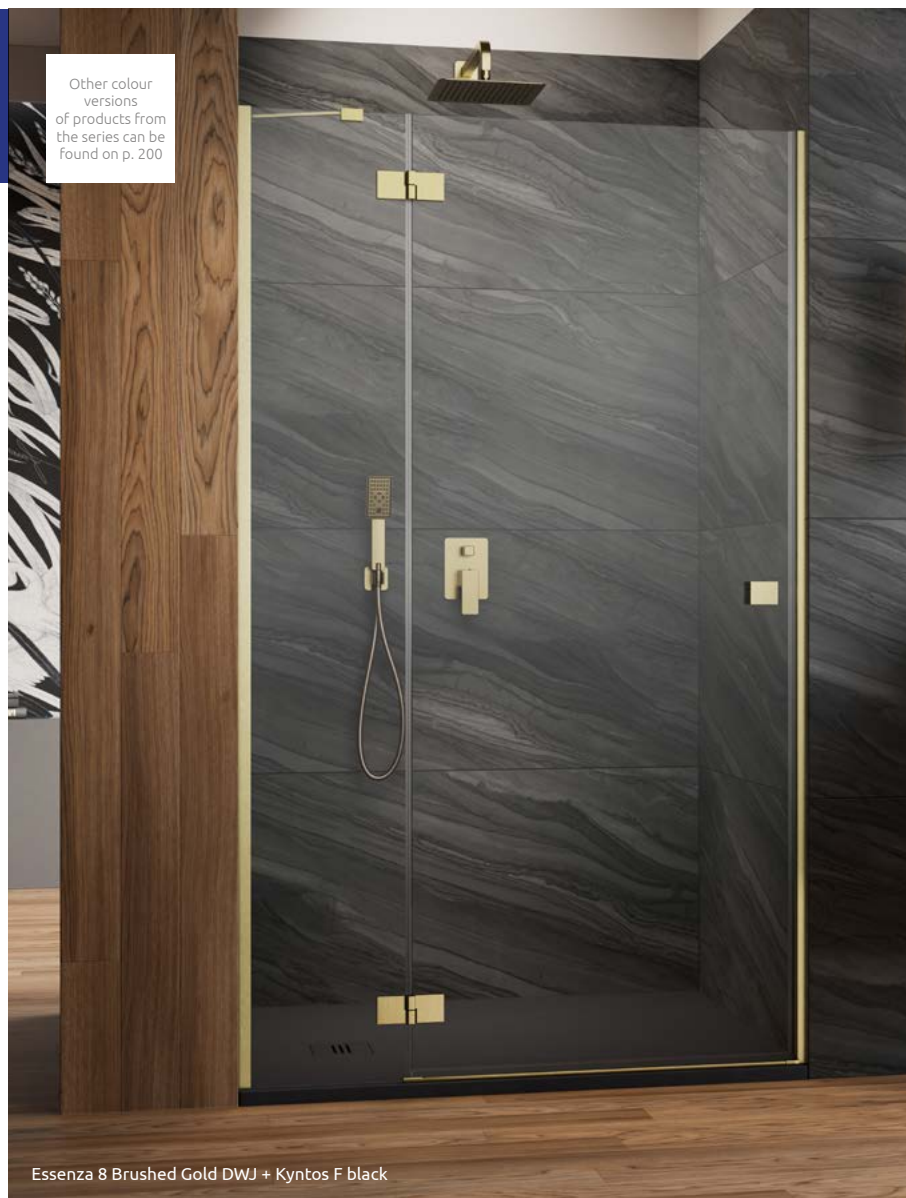

91 Nickel

99 Gold

92 GunMetal

93 Copper

Essenza 8 Brushed Gold DWJ + Kyntos F black

Shower enclosure set consists of 2 parts: shower door and front wall. Please specify both article numbers when making an order. In the article number, the symbol **XX** should be replaced with the symbol of the selected colour: 91, 99, 92, 93.