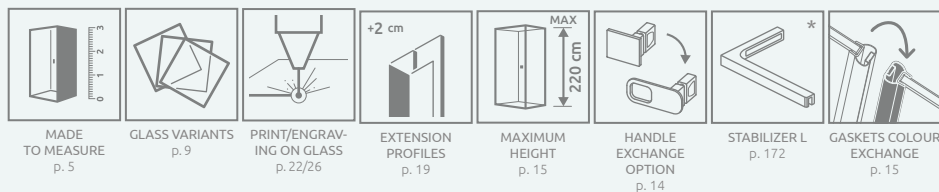

ADDITIONAL OPTIONS